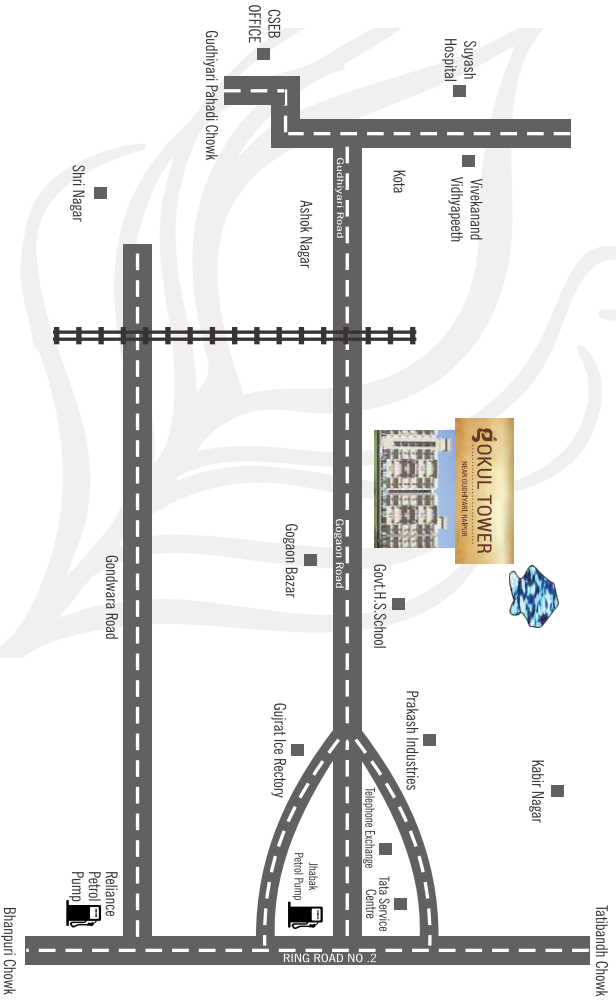

# gOKUL TOWER

NEAR GUDHIYARI, RAIPUR

*Affordable Elegant Housing*

# Location Plan

PLEASE ROTATE  
YOUR MOBILE 

# AMENITIES

- ▶ Temple
- ▶ Club House
- ▶ Landscape Garden
- ▶ Gymnasium
- ▶ Main Entrance Gate With Security Cabin
- ▶ Two Lifts For The Tower
- ▶ Ample Circulation Area
- ▶ 24 Hours Water Supply
- ▶ Efficiently Parking Facility.