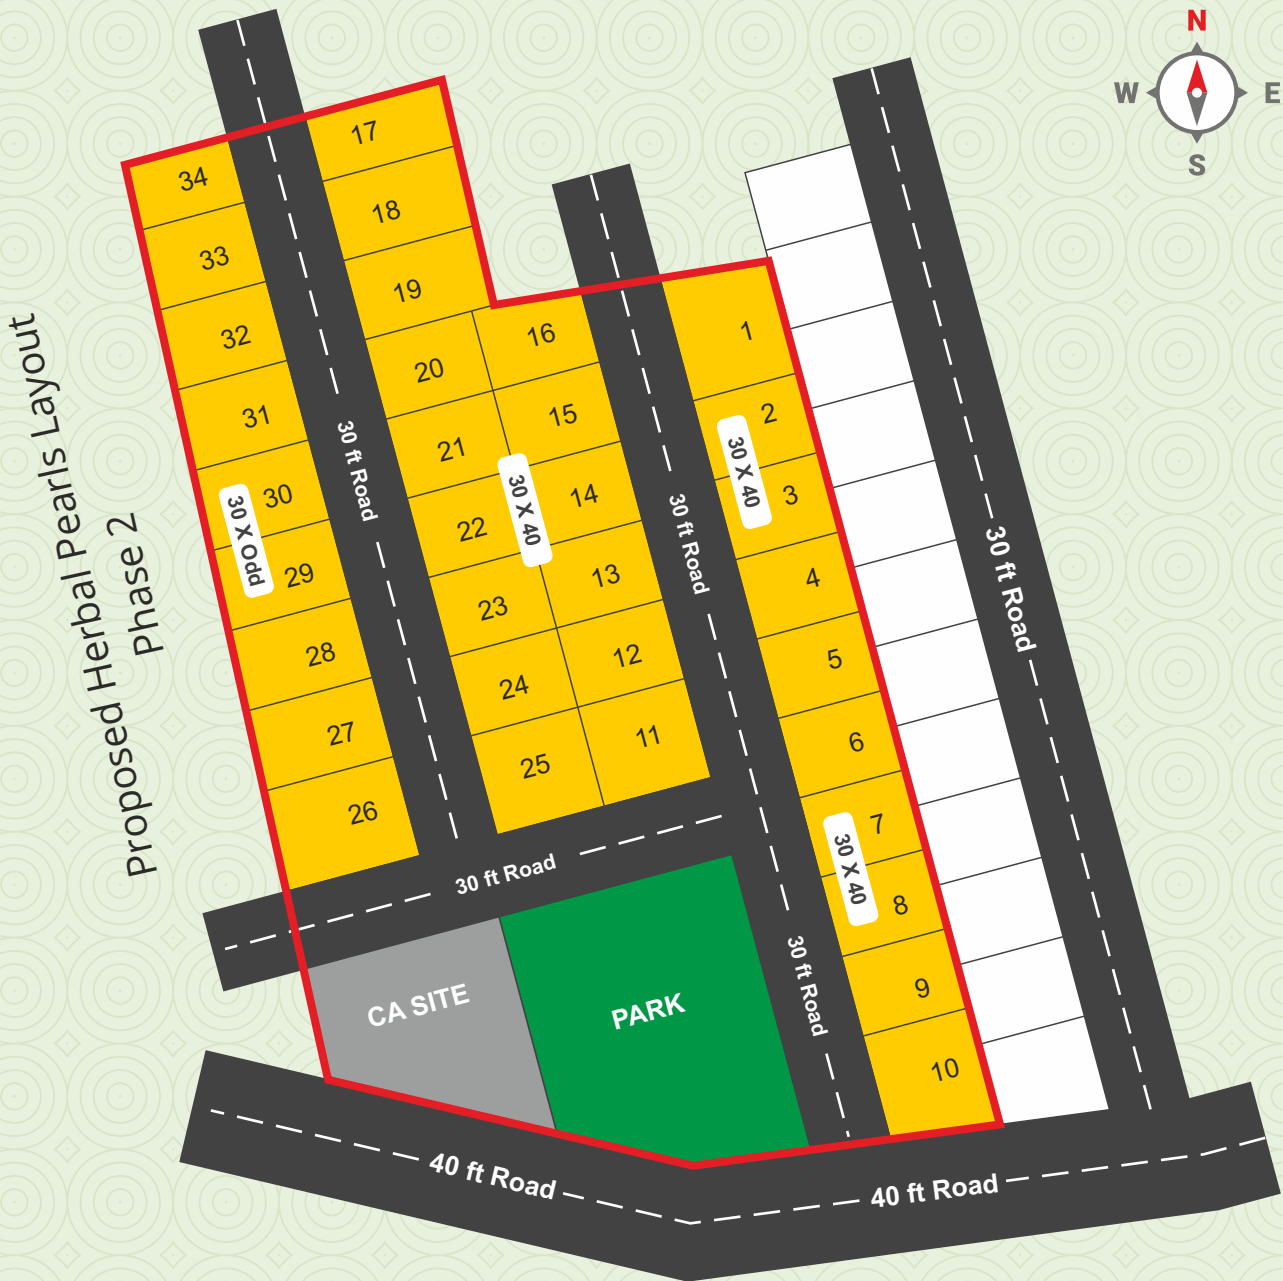

KEY PLAN

MUDA Final Residential Layout Plan
Approved Vide No. 145/2023-24, Date: 14-2-2024

SL No.	DIMENSIONS	Total
1	30x40	25
2	Other Dimension	09
	Total	34

Disclaimer: The illustration provided for the layout is for guidance purposes only and does not denote exact distances.