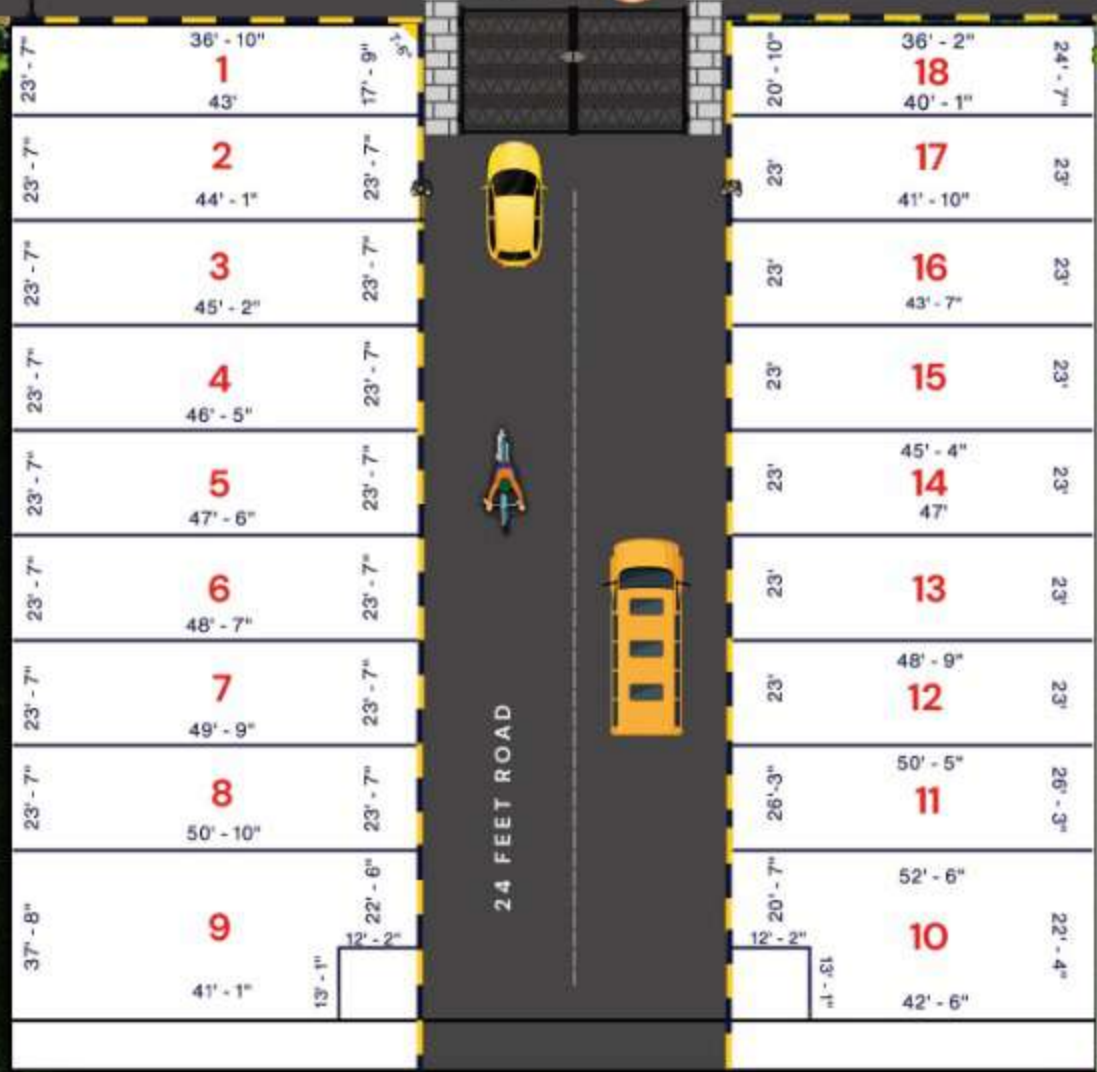

THIRUPATHI HIGHWAY

VELLA VEDU BUS STOP

VACANT LAND

PILLAYAR KOVIL STREET

24 FEET ROAD

VELLA VEDU OLD POLICE STATION

GATE

78/2024