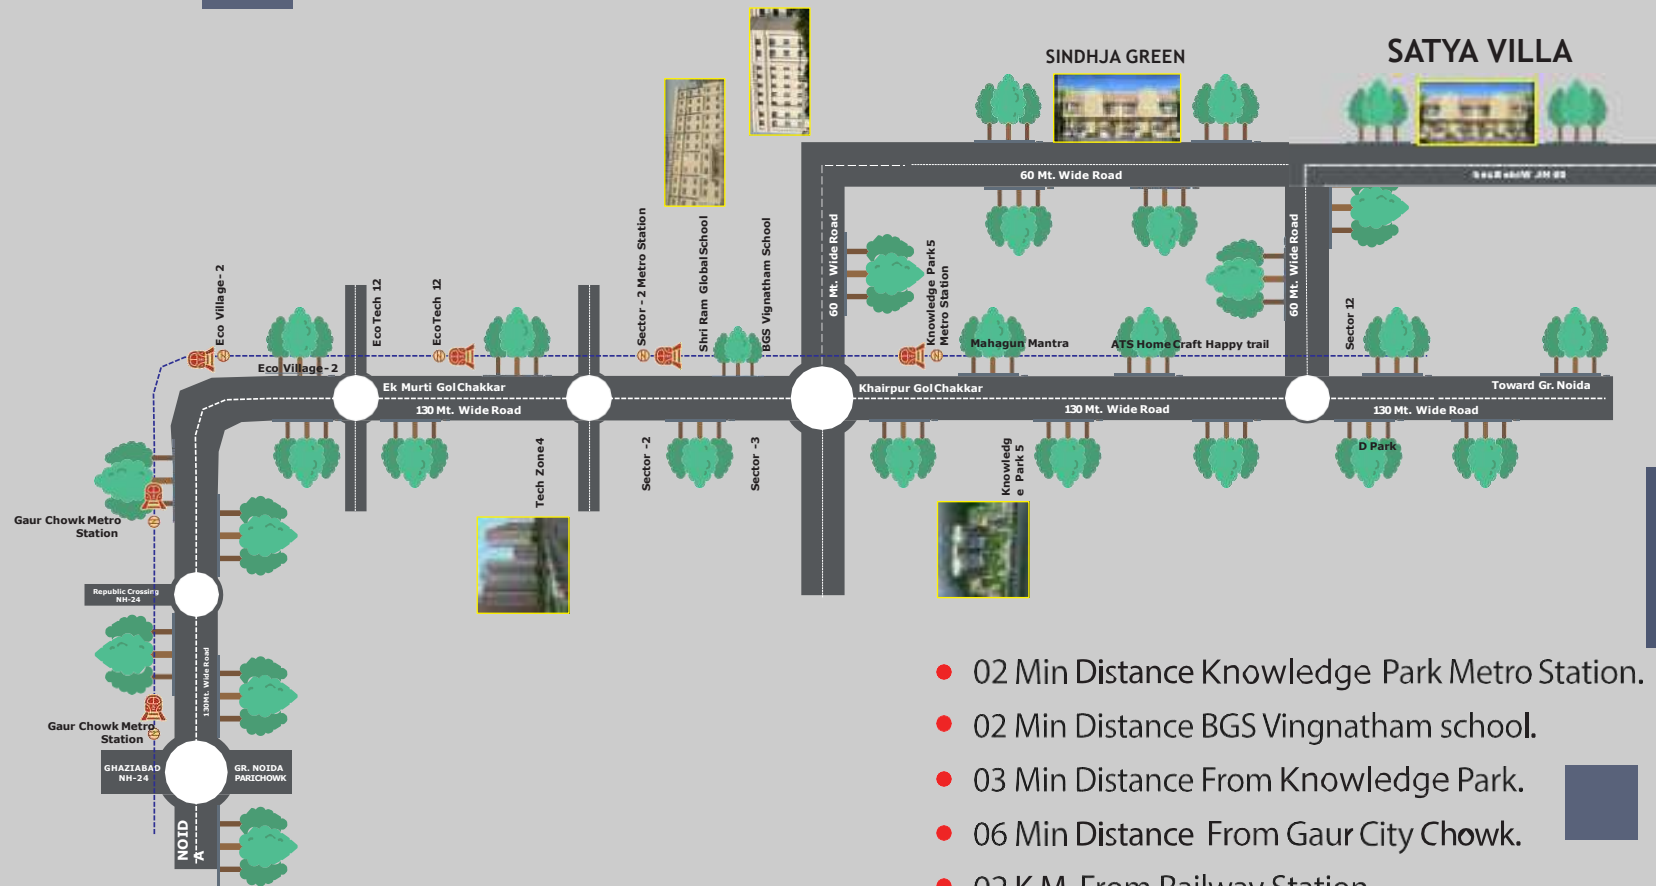

# LOCATION MAP

- 02 Min Distance Knowledge Park Metro Station.
- 02 Min Distance BGS Vingnatham school.
- 03 Min Distance From Knowledge Park.
- 06 Min Distance From Gaur City Chowk.
- 02 K.M. From Railway Station.

## SITE ADDRESS

VAIDPURA, NEAR SEC-10, GREATER NOIDA WEST  
(NODIA EXT., GAUTAM BUDDH NAGAR, U.P)