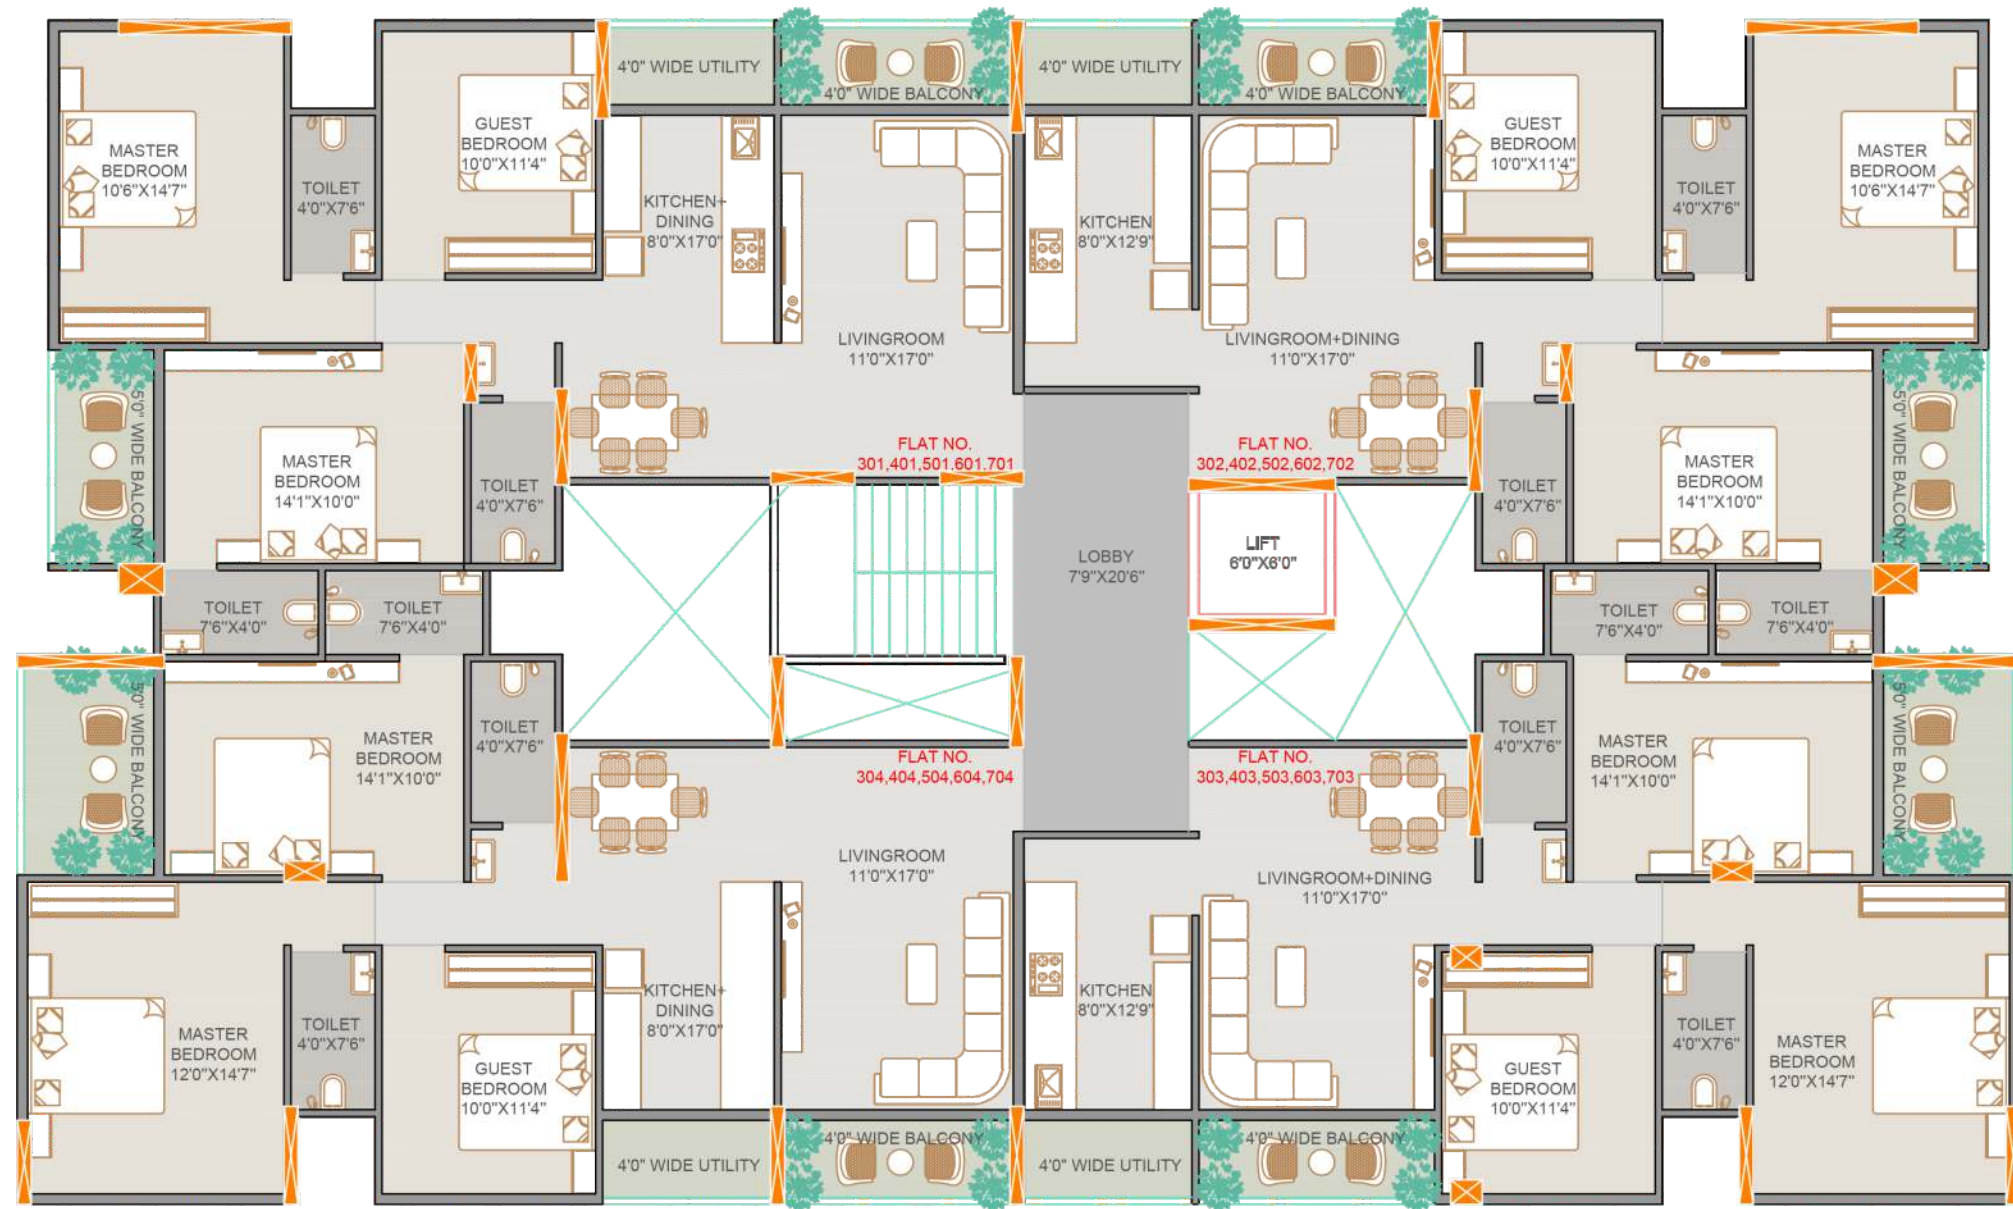

3RD TO 7TH TYPICAL FLOOR PLAN

18 MT WIDE ROAD

DAKSH  
**MARVELLE**

**3 BHK Luxurious Flats & Shops**  
@ Near Metrozone, Wadala Pathardi Road, Indira Nagar.