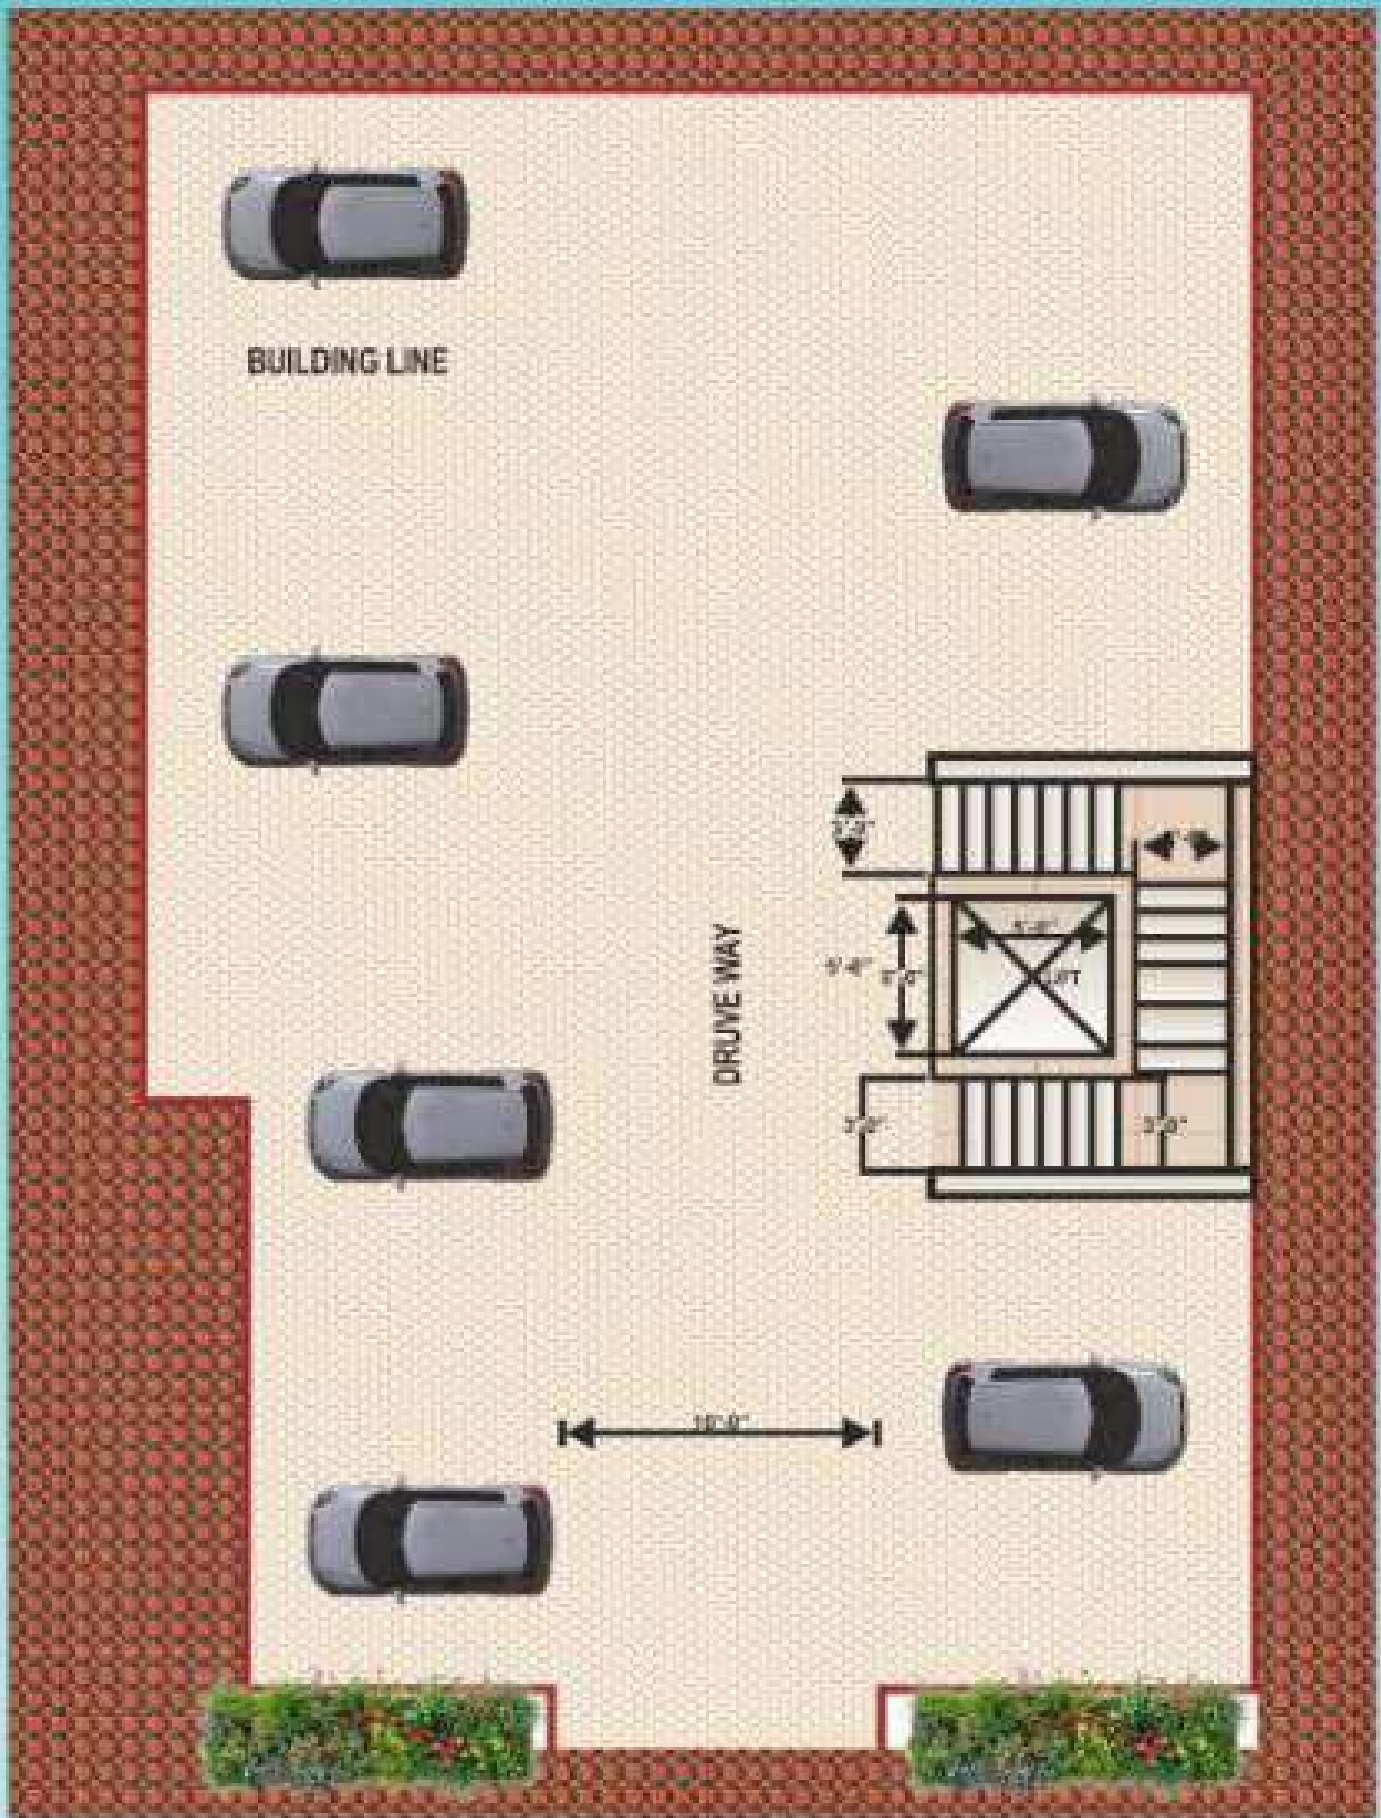

Plot no.24, v.o.c street,
PMP Nagar layout,Mugappair, Padi,
Chennai - 600050

GROUND FLOOR PLAN

TYPICAL FLOOR PLAN

Plot no.24, v.o.c street,
PMP Nagar layout,Mugappair, Padi,
Chennai - 600050

GROUND FLOOR PLAN

TYPICAL FLOOR PLAN
(FIRST, SECOND & THIRD)