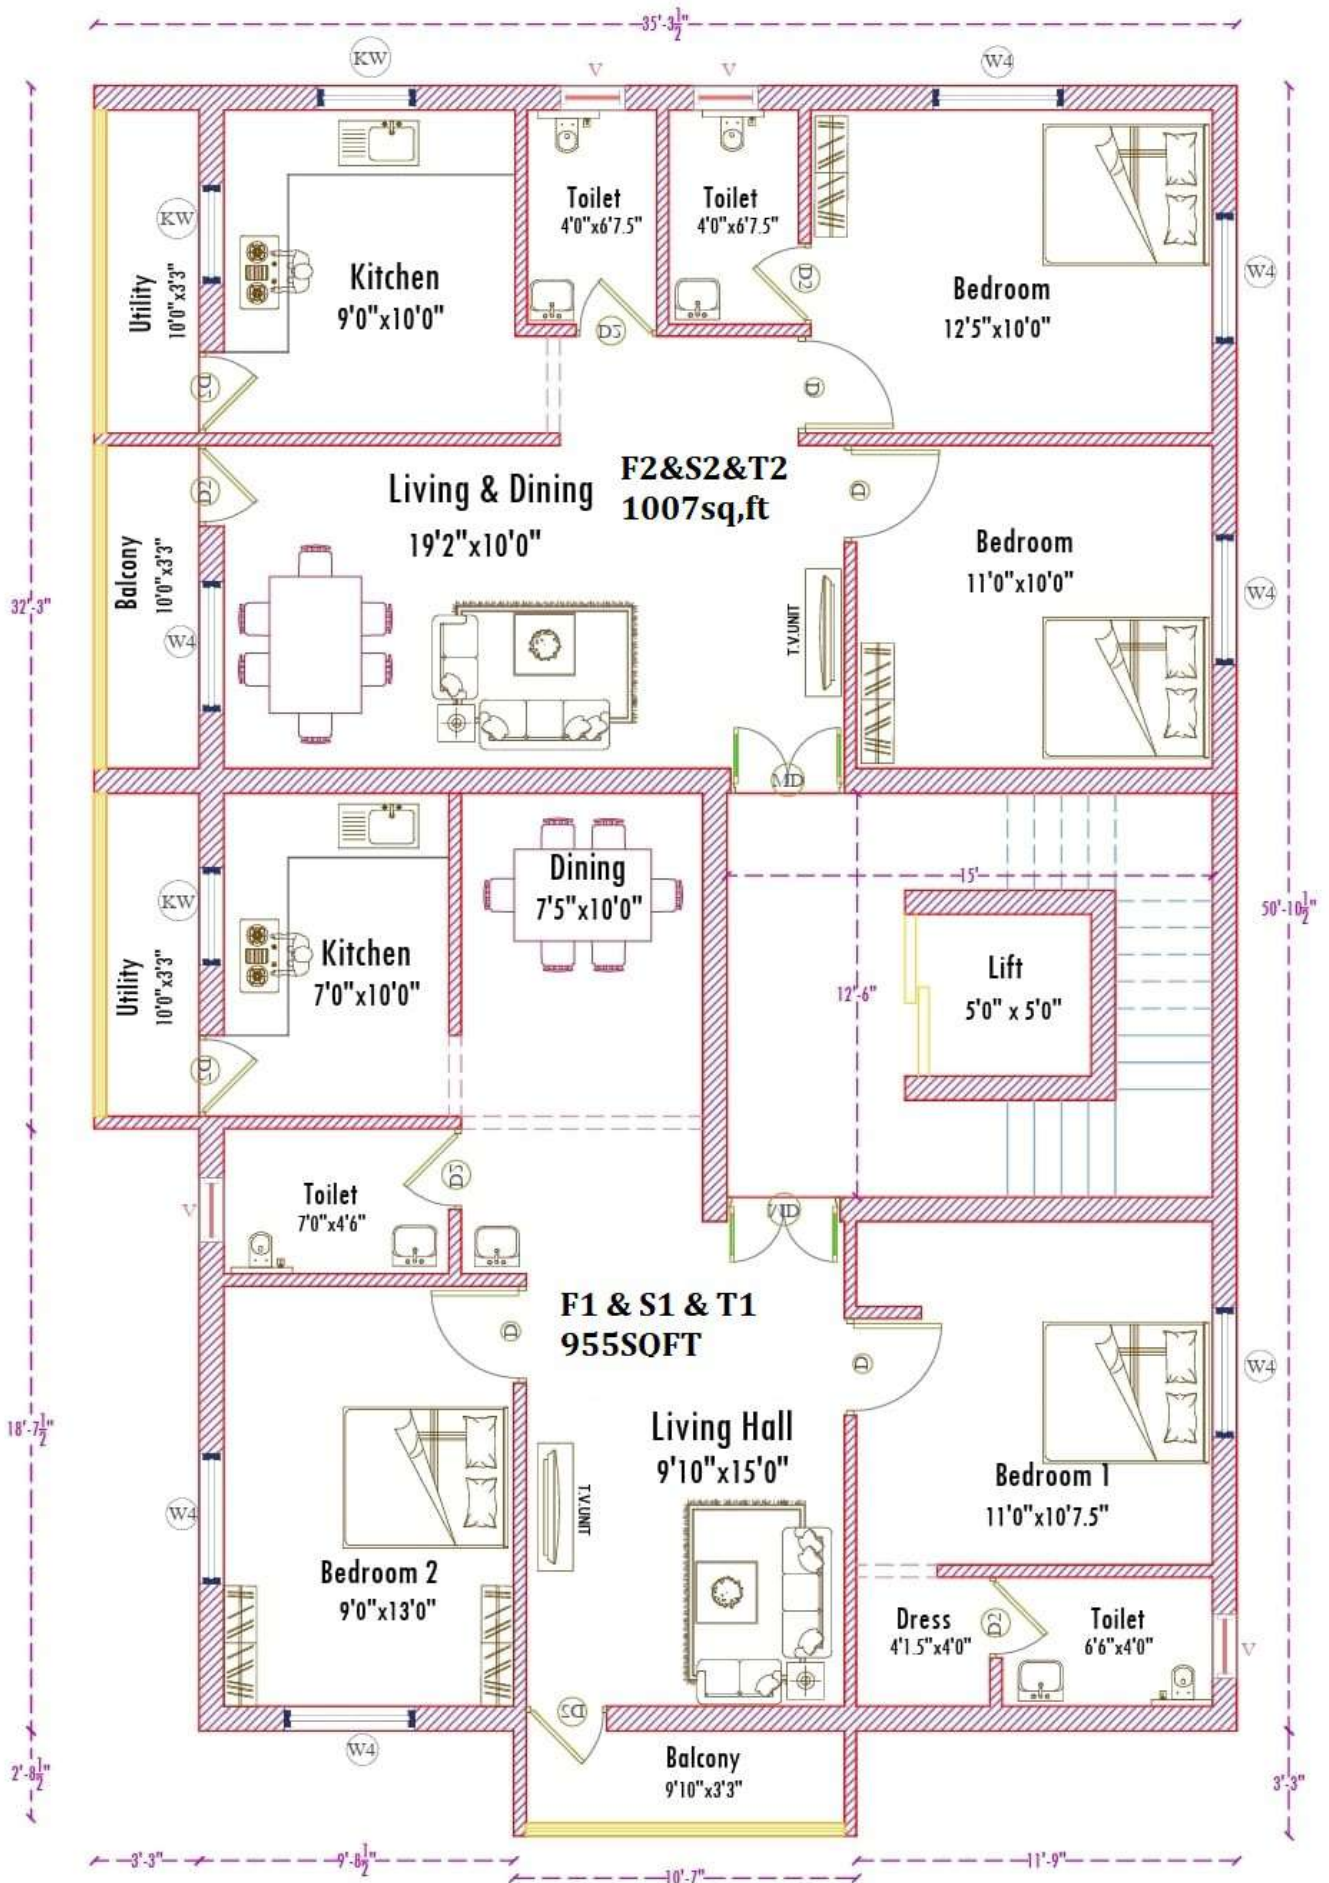

Plot no.24, v.o.c street,
PMP Nagar layout,Mugappair, Padi,
Chennai - 600050

GROUND FLOOR PLAN

TYPICAL FLOOR PLAN

Plot no.24, v.o.c street,
PMP Nagar layout,Mugappair, Padi,
Chennai - 600050

GROUND FLOOR PLAN

TYPICAL FLOOR PLAN
(FIRST, SECOND & THIRD)