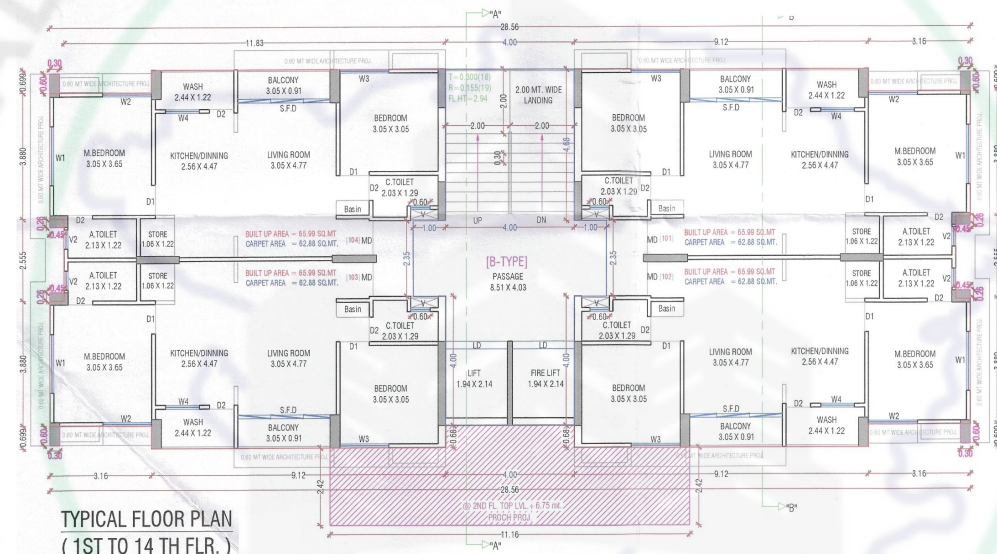

Located Strategically and designed intelligently to gift you the sweet freedom of space and unmatched connectivity.

**LAY OUT PLAN**

GUJ RERA

**1ST BASEMENT PLAN**

## 2ND BASEMENT PLAN

18.00 MT. WIDE T.P ROAD

GUJ RERA

TERRACE FLOOR PLAN

TYPICAL FLOOR PLAN  
(1ST TO 14 TH FLR.)

GROUND FLOOR PLAN

**TERRACE FLOOR PLAN**

**TYPICAL FLOOR PLAN  
(1ST TO 14 TH FLR.)**

**GROUND FLOOR PLAN**

**BUILDING : B**

TERRACE FLOOR PLAN

TYPICAL FLOOR PLAN (1ST TO 14TH FLR.)

GROUND FLOOR PLAN

**BUILDING : C**

**2ND.BASEMENT PARKING LAY OUT PLAN**

**1ST.BASEMENT PARKING LAY OUT PLAN**

**GROUND FLOOR PARKING LAY OUT PLAN**

**18.00 MT. WIDE T.P. ROAD**