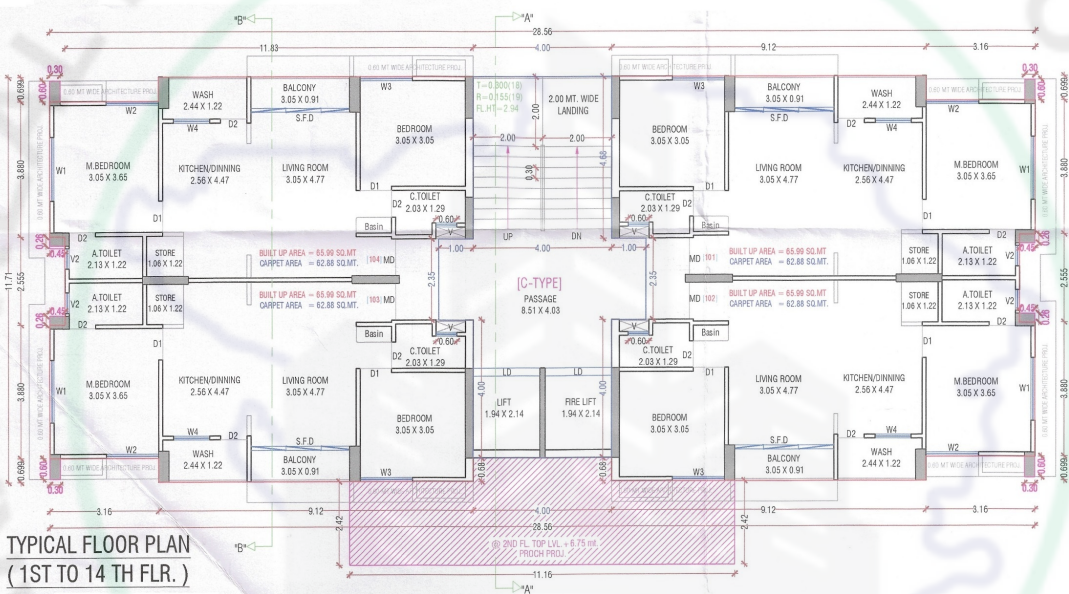

## 2ND BASEMENT PLAN

18.00 MT. WIDE T.P ROAD

GUJ RERA

TERRACE FLOOR PLAN

TYPICAL FLOOR PLAN  
(1ST TO 14 TH FLR.)

GROUND FLOOR PLAN

**TERRACE FLOOR PLAN**

**TYPICAL FLOOR PLAN  
(1ST TO 14 TH FLR.)**

**GROUND FLOOR PLAN**

**BUILDING : B**

TERRACE FLOOR PLAN

TYPICAL FLOOR PLAN (1ST TO 14TH FLR.)

GROUND FLOOR PLAN

**BUILDING : C**

**2ND.BASEMENT PARKING LAY OUT PLAN**

**1ST.BASEMENT PARKING LAY OUT PLAN**

**GROUND FLOOR PARKING LAY OUT PLAN**

**18.00 MT. WIDE T.P. ROAD**

## ServiceLine Plan