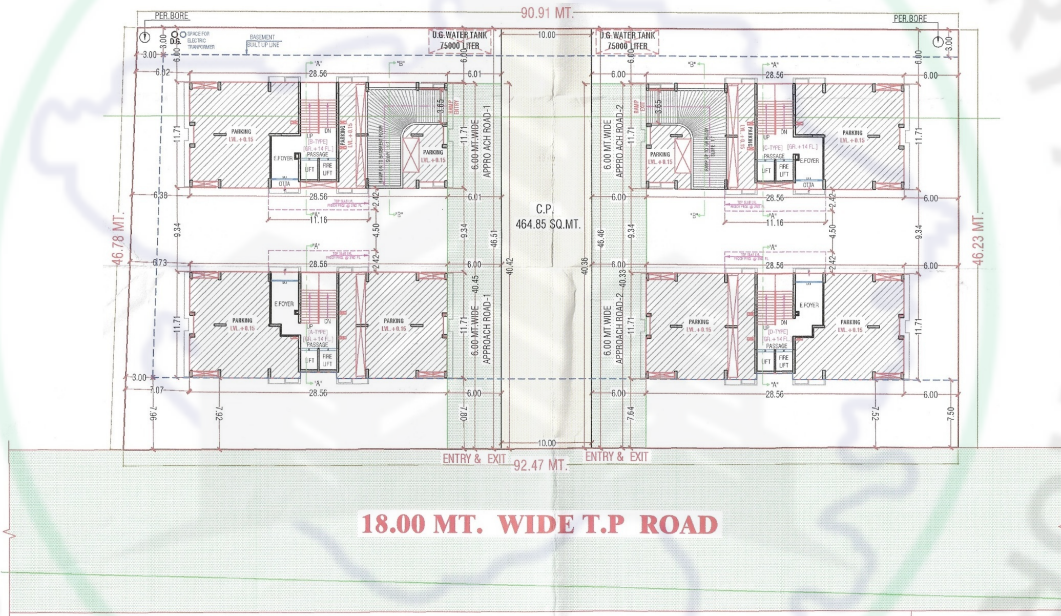

Located Strategically and designed intelligently to gift you the sweet freedom of space and unmatched connectivity.

**LAY OUT PLAN**

GUJ RERA

**1ST BASEMENT PLAN**

## 2ND BASEMENT PLAN

18.00 MT. WIDE T.P ROAD

GUJ RERA

TERRACE FLOOR PLAN

TYPICAL FLOOR PLAN  
(1ST TO 14 TH FLR.)

GROUND FLOOR PLAN

**TERRACE FLOOR PLAN**

**TYPICAL FLOOR PLAN  
(1ST TO 14 TH FLR.)**

**GROUND FLOOR PARKING LAY OUT PLAN**

**18.00 MT. WIDE T.P. ROAD**

## ServiceLine Plan