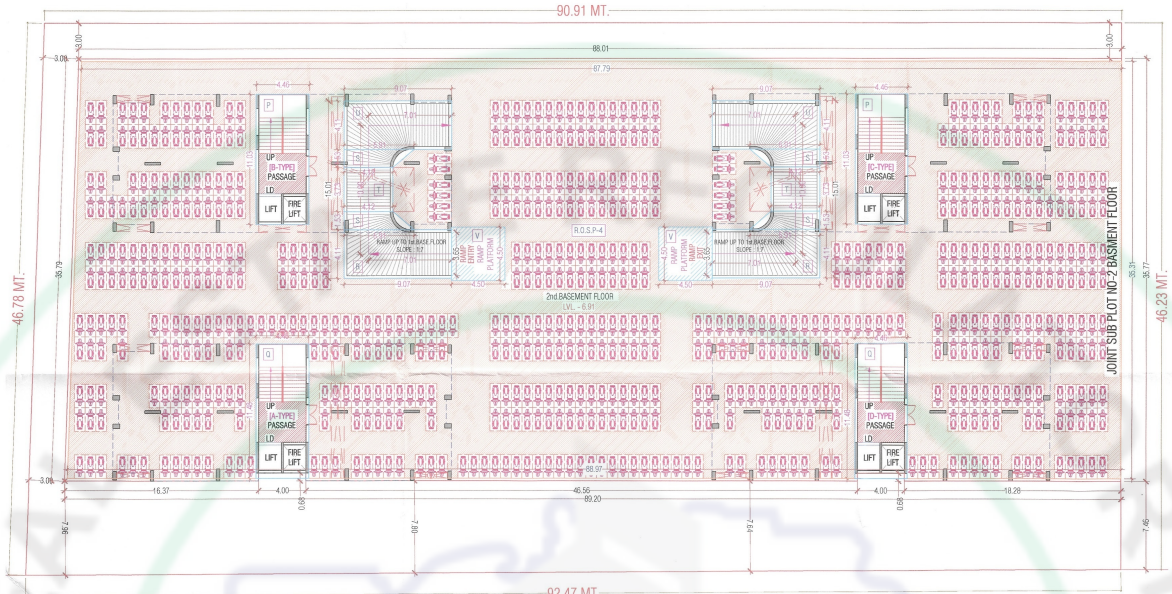

## 2ND BASEMENT PLAN

18.00 MT. WIDE T.P ROAD

GUJ RERA

TERRACE FLOOR PLAN

TYPICAL FLOOR PLAN  
(1ST TO 14 TH FLR.)

GROUND FLOOR PLAN

**TERRACE FLOOR PLAN**

**TYPICAL FLOOR PLAN  
(1ST TO 14 TH FLR.)**

**GROUND FLOOR PLAN**

**BUILDING : B**

TERRACE FLOOR PLAN

TYPICAL FLOOR PLAN (1ST TO 14TH FLR.)

GROUND FLOOR PLAN

**BUILDING : C**

**2ND.BASEMENT PARKING LAY OUT PLAN**

**1ST.BASEMENT PARKING LAY OUT PLAN**

**GROUND FLOOR PARKING LAY OUT PLAN**

**18.00 MT. WIDE T.P. ROAD**

## ServiceLine Plan