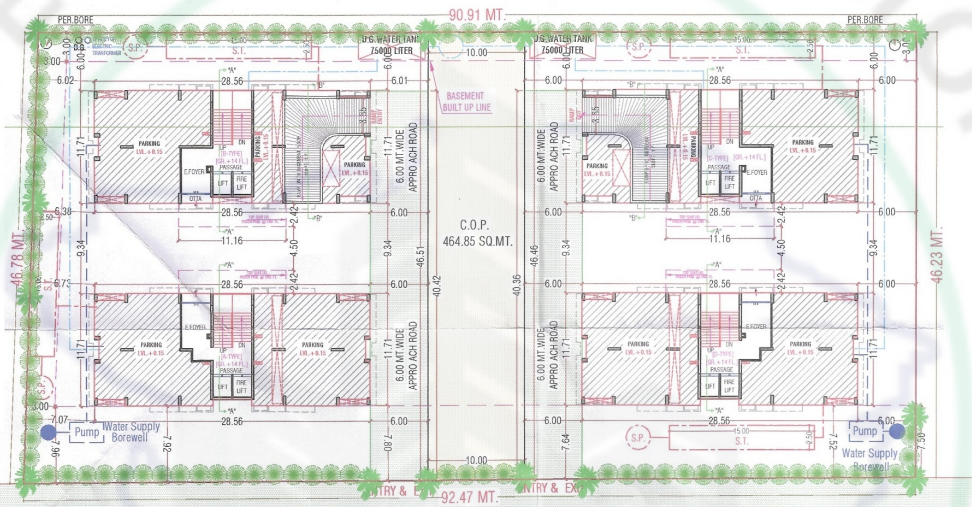

## 2ND BASEMENT PLAN

18.00 MT. WIDE T.P ROAD

GUJ RERA

TERRACE FLOOR PLAN

TYPICAL FLOOR PLAN  
(1ST TO 14 TH FLR.)

GROUND FLOOR PLAN

**TERRACE FLOOR PLAN**

**TYPICAL FLOOR PLAN  
(1ST TO 14 TH FLR.)**

**GROUND FLOOR PLAN**

**BUILDING : B**

TERRACE FLOOR PLAN

TYPICAL FLOOR PLAN (1ST TO 14TH FLR.)

GROUND FLOOR PLAN

**BUILDING : C**

**2ND.BASEMENT PARKING LAY OUT PLAN**

**1ST.BASEMENT PARKING LAY OUT PLAN**

**GROUND FLOOR PARKING LAY OUT PLAN**

**18.00 MT. WIDE T.P. ROAD**

## ServiceLine Plan