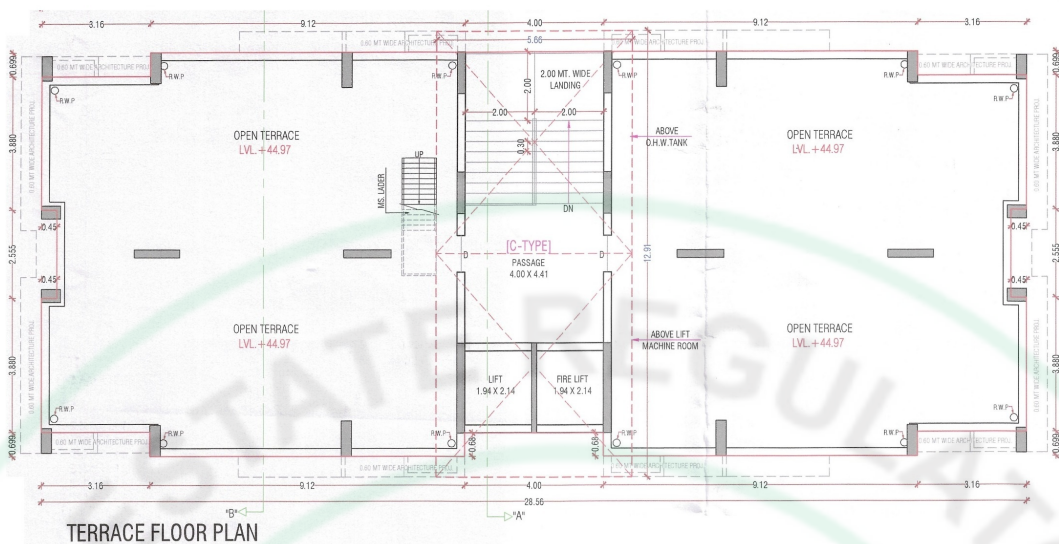

Located Strategically and designed intelligently to gift you the sweet freedom of space and unmatched connectivity.

**LAY OUT PLAN**

GUJ RERA

**1ST BASEMENT PLAN**

## 2ND BASEMENT PLAN

18.00 MT. WIDE T.P ROAD

GUJ RERA

TERRACE FLOOR PLAN

TYPICAL FLOOR PLAN  
(1ST TO 14 TH FLR.)

GROUND FLOOR PLAN

**TERRACE FLOOR PLAN**

**TYPICAL FLOOR PLAN  
(1ST TO 14 TH FLR.)**

**GROUND FLOOR PLAN**

**BUILDING : B**

TERRACE FLOOR PLAN

TYPICAL FLOOR PLAN (1ST TO 14TH FLR.)

GROUND FLOOR PLAN

**BUILDING : C**

**2ND.BASEMENT PARKING LAY OUT PLAN**

**1ST.BASEMENT PARKING LAY OUT PLAN**

**GROUND FLOOR PARKING LAY OUT PLAN**

**18.00 MT. WIDE T.P. ROAD**