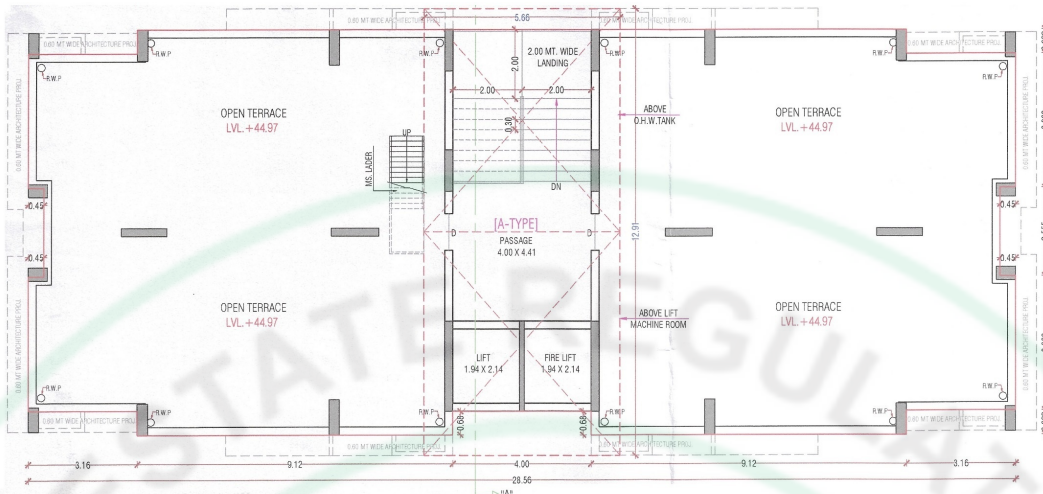

Located Strategically and designed intelligently to gift you the sweet freedom of space and unmatched connectivity.

**LAY OUT PLAN**

GUJ RERA

**1ST BASEMENT PLAN**

## 2ND BASEMENT PLAN

18.00 MT. WIDE T.P ROAD

GUJ RERA

TERRACE FLOOR PLAN

TYPICAL FLOOR PLAN  
(1ST TO 14 TH FLR.)

GROUND FLOOR PLAN

**TERRACE FLOOR PLAN**

**TYPICAL FLOOR PLAN  
(1ST TO 14 TH FLR.)**

**GROUND FLOOR PLAN**

**BUILDING : B**

TERRACE FLOOR PLAN

TYPICAL FLOOR PLAN (1ST TO 14TH FLR.)

GROUND FLOOR PLAN

**BUILDING : C**

**2ND.BASEMENT PARKING LAY OUT PLAN**

**1ST.BASEMENT PARKING LAY OUT PLAN**

**GROUND FLOOR PARKING LAY OUT PLAN**

**18.00 MT. WIDE T.P. ROAD**