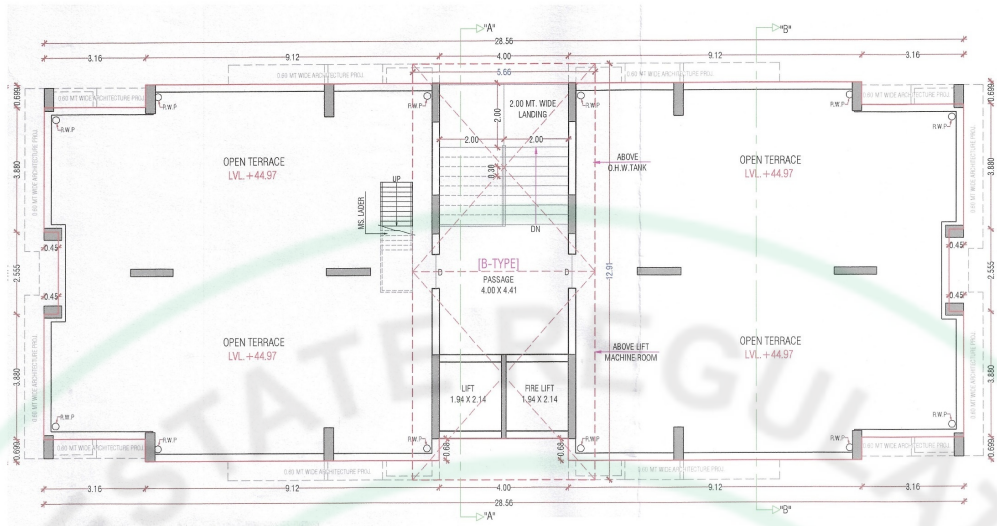

## 2ND BASEMENT PLAN

18.00 MT. WIDE T.P ROAD

GUJ RERA

TERRACE FLOOR PLAN

TYPICAL FLOOR PLAN  
(1ST TO 14 TH FLR.)

GROUND FLOOR PLAN

**TERRACE FLOOR PLAN**

**TYPICAL FLOOR PLAN  
(1ST TO 14 TH FLR.)**

**GROUND FLOOR PLAN**

**BUILDING : B**

TERRACE FLOOR PLAN

TYPICAL FLOOR PLAN (1ST TO 14TH FLR.)

GROUND FLOOR PLAN

**BUILDING : C**

**2ND.BASEMENT PARKING LAY OUT PLAN**

**1ST.BASEMENT PARKING LAY OUT PLAN**

**GROUND FLOOR PARKING LAY OUT PLAN**

**18.00 MT. WIDE T.P. ROAD**