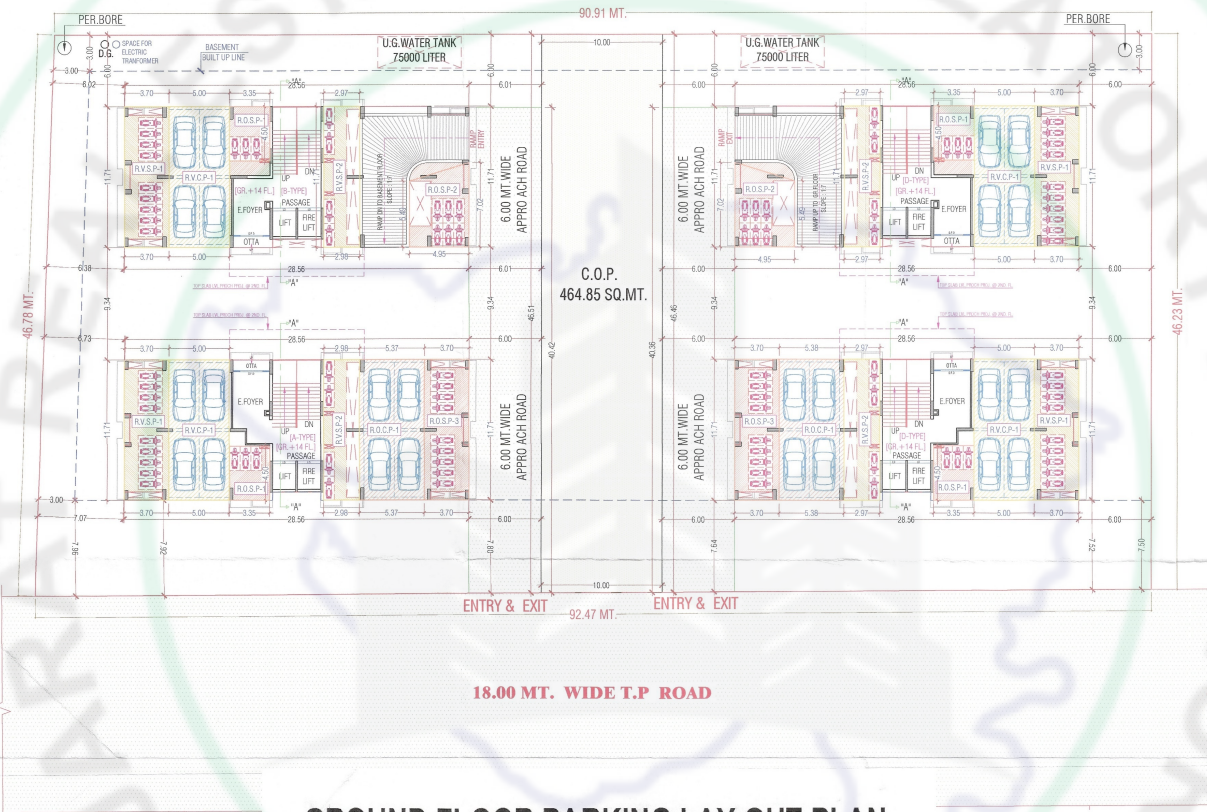

## 2ND BASEMENT PLAN

18.00 MT. WIDE T.P ROAD

GUJ RERA

TERRACE FLOOR PLAN

TYPICAL FLOOR PLAN  
(1ST TO 14 TH FLR.)

GROUND FLOOR PLAN

**TERRACE FLOOR PLAN**

**TYPICAL FLOOR PLAN  
(1ST TO 14 TH FLR.)**

**GROUND FLOOR PLAN**

**BUILDING : B**

TERRACE FLOOR PLAN

TYPICAL FLOOR PLAN (1ST TO 14TH FLR.)

GROUND FLOOR PLAN

**BUILDING : C**

**2ND.BASEMENT PARKING LAY OUT PLAN**

**1ST.BASEMENT PARKING LAY OUT PLAN**

**GROUND FLOOR PARKING LAY OUT PLAN**

**18.00 MT. WIDE T.P. ROAD**

## ServiceLine Plan