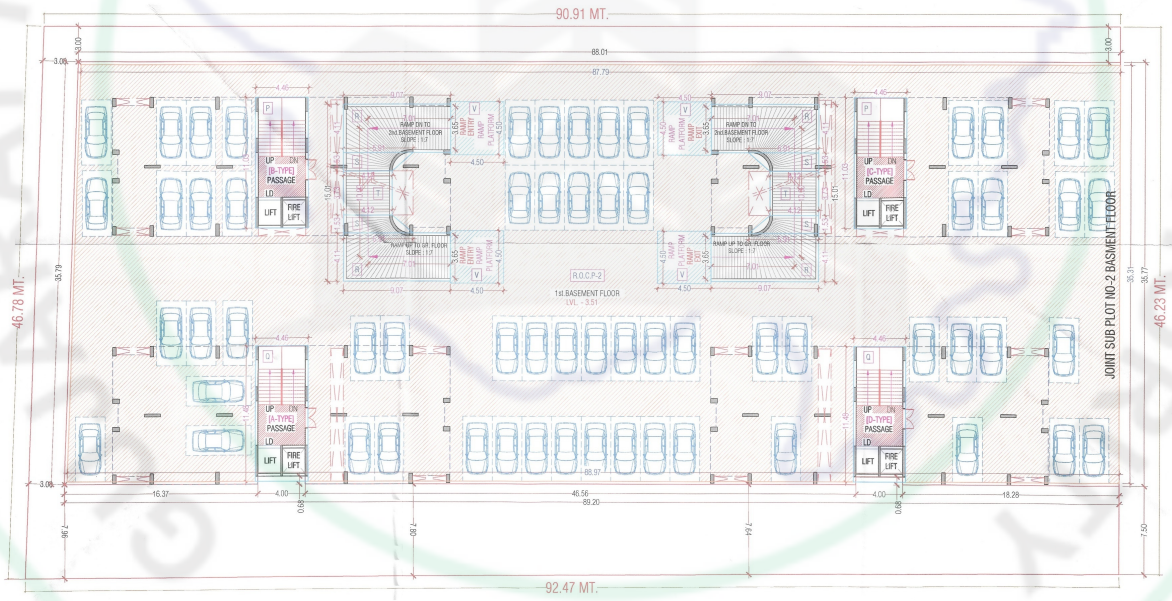

## 2ND BASEMENT PLAN

18.00 MT. WIDE T.P ROAD

GUJ RERA

TERRACE FLOOR PLAN

TYPICAL FLOOR PLAN  
(1ST TO 14 TH FLR.)

GROUND FLOOR PLAN

**TERRACE FLOOR PLAN**

**TYPICAL FLOOR PLAN  
(1ST TO 14 TH FLR.)**

**GROUND FLOOR PLAN**

**BUILDING : B**

TERRACE FLOOR PLAN

TYPICAL FLOOR PLAN (1ST TO 14TH FLR.)

GROUND FLOOR PLAN

**BUILDING : C**

**2ND.BASEMENT PARKING LAY OUT PLAN**

**1ST.BASEMENT PARKING LAY OUT PLAN**

**GROUND FLOOR PARKING LAY OUT PLAN**

**18.00 MT. WIDE T.P. ROAD**

## ServiceLine Plan