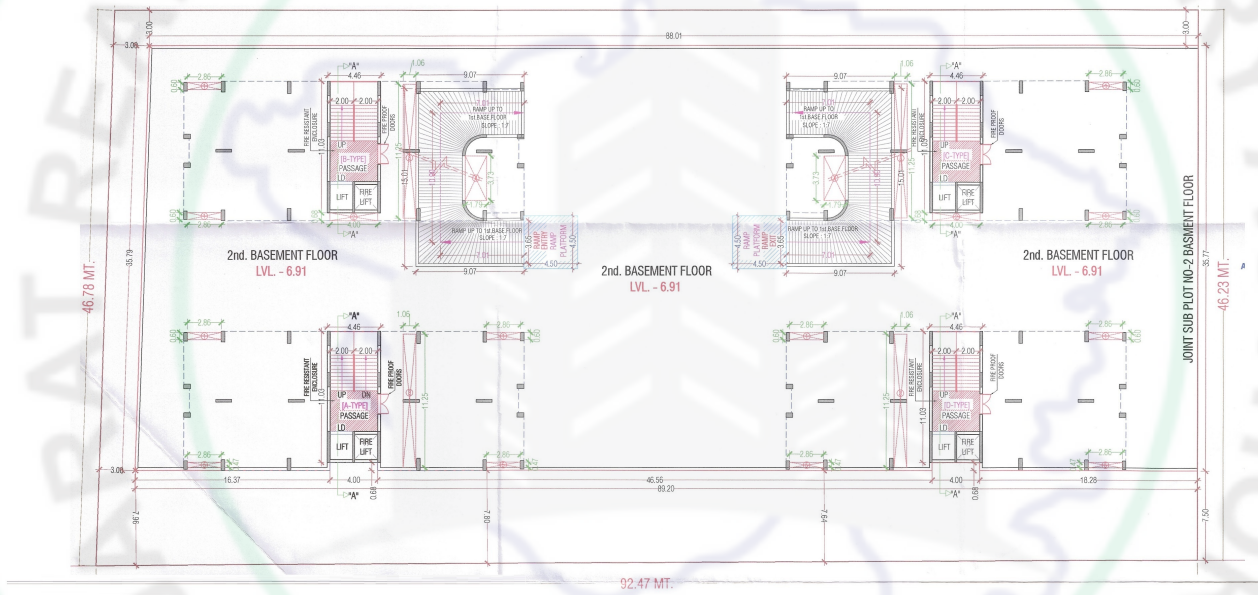

Located Strategically and designed intelligently to gift you the sweet freedom of space and unmatched connectivity.

**LAY OUT PLAN**

GUJ RERA

**1ST BASEMENT PLAN**

## 2ND BASEMENT PLAN

18.00 MT. WIDE T.P ROAD

GUJ RERA

TERRACE FLOOR PLAN

TYPICAL FLOOR PLAN  
(1ST TO 14 TH FLR.)

GROUND FLOOR PLAN

**TERRACE FLOOR PLAN**

**TYPICAL FLOOR PLAN  
(1ST TO 14 TH FLR.)**

**GROUND FLOOR PLAN**

**BUILDING : B**

TERRACE FLOOR PLAN

TYPICAL FLOOR PLAN (1ST TO 14TH FLR.)

GROUND FLOOR PLAN

**BUILDING : C**

**2ND.BASEMENT PARKING LAY OUT PLAN**

**1ST.BASEMENT PARKING LAY OUT PLAN**

**GROUND FLOOR PARKING LAY OUT PLAN**

**18.00 MT. WIDE T.P. ROAD**