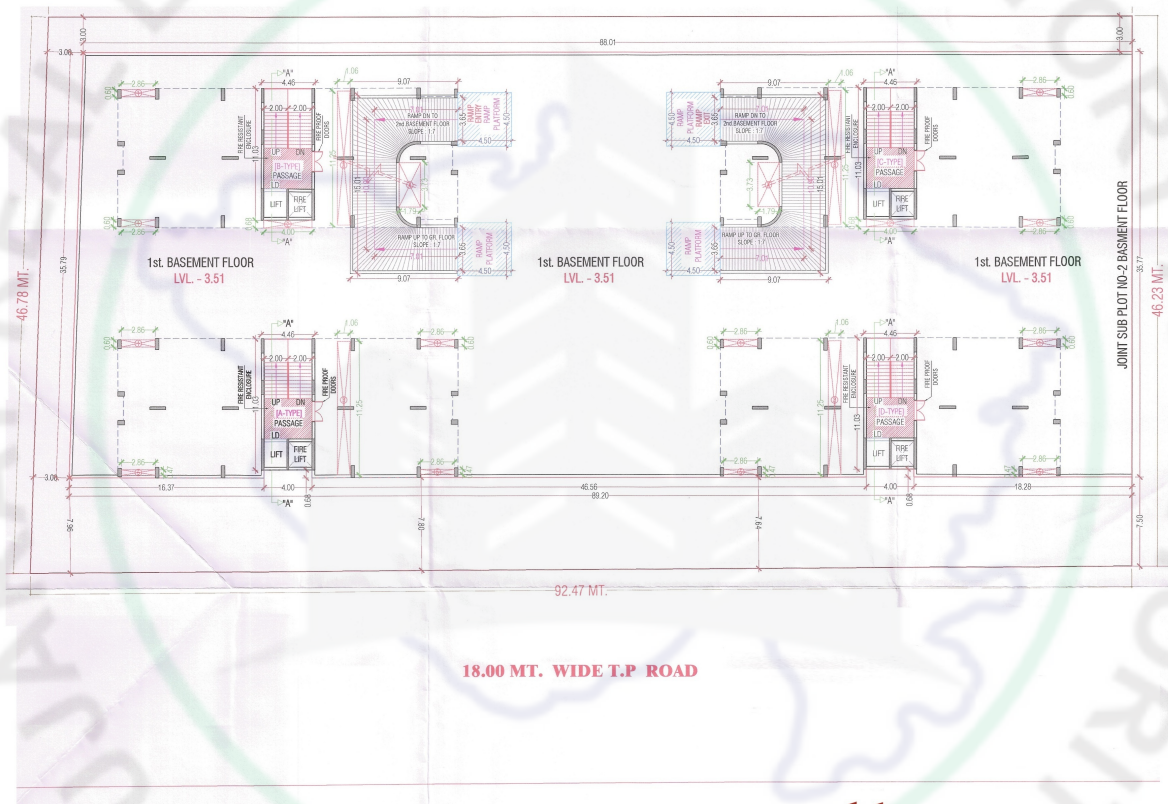

Located Strategically and designed intelligently to gift you the sweet freedom of space and unmatched connectivity.

**LAY OUT PLAN**

GUJ RERA

**1ST BASEMENT PLAN**

## 2ND BASEMENT PLAN

18.00 MT. WIDE T.P ROAD

GUJ RERA

TERRACE FLOOR PLAN

TYPICAL FLOOR PLAN  
(1ST TO 14 TH FLR.)

GROUND FLOOR PLAN

**TERRACE FLOOR PLAN**

**TYPICAL FLOOR PLAN  
(1ST TO 14 TH FLR.)**

**GROUND FLOOR PLAN**

**BUILDING : B**

TERRACE FLOOR PLAN

TYPICAL FLOOR PLAN (1ST TO 14TH FLR.)

GROUND FLOOR PLAN

**BUILDING : C**

**2ND.BASEMENT PARKING LAY OUT PLAN**

**1ST.BASEMENT PARKING LAY OUT PLAN**

**GROUND FLOOR PARKING LAY OUT PLAN**

**18.00 MT. WIDE T.P. ROAD**