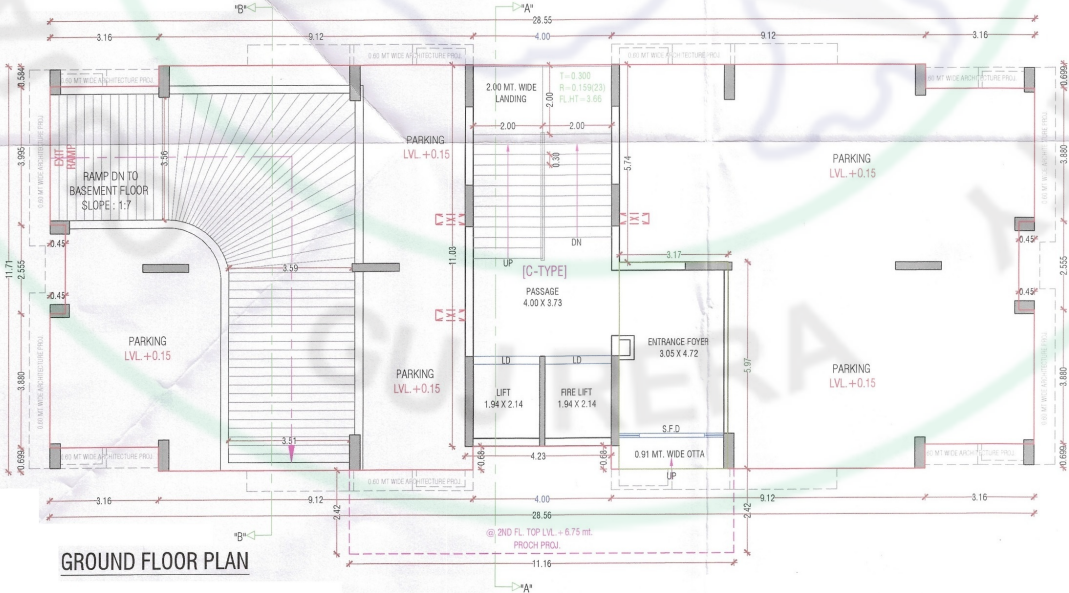

## 2ND BASEMENT PLAN

18.00 MT. WIDE T.P ROAD

GUJ RERA

TERRACE FLOOR PLAN

TYPICAL FLOOR PLAN  
(1ST TO 14 TH FLR.)

GROUND FLOOR PLAN

**TERRACE FLOOR PLAN**

**TYPICAL FLOOR PLAN  
(1ST TO 14 TH FLR.)**

**GROUND FLOOR PLAN**

**BUILDING : B**

TERRACE FLOOR PLAN

TYPICAL FLOOR PLAN (1ST TO 14TH FLR.)

GROUND FLOOR PLAN

**BUILDING : C**

**2ND.BASEMENT PARKING LAY OUT PLAN**

**1ST.BASEMENT PARKING LAY OUT PLAN**

**GROUND FLOOR PARKING LAY OUT PLAN**

**18.00 MT. WIDE T.P. ROAD**