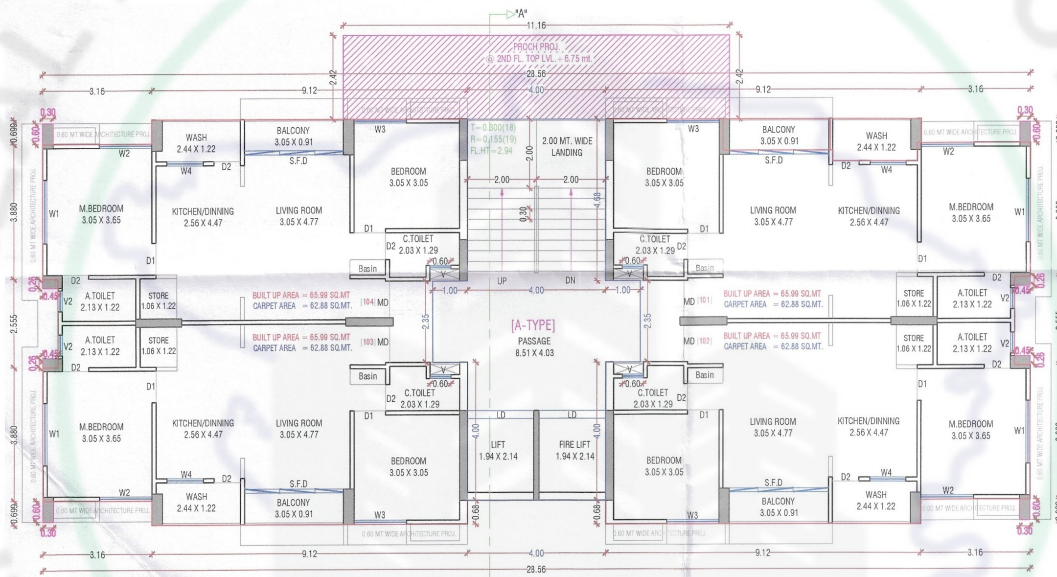

## 2ND BASEMENT PLAN

18.00 MT. WIDE T.P ROAD

GUJ RERA

TERRACE FLOOR PLAN

TYPICAL FLOOR PLAN  
(1ST TO 14 TH FLR.)

GROUND FLOOR PLAN

**TERRACE FLOOR PLAN**

**TYPICAL FLOOR PLAN  
(1ST TO 14 TH FLR.)**

**GROUND FLOOR PLAN**

**BUILDING : B**

TERRACE FLOOR PLAN

TYPICAL FLOOR PLAN (1ST TO 14TH FLR.)

GROUND FLOOR PLAN

**BUILDING : C**

**2ND.BASEMENT PARKING LAY OUT PLAN**

**1ST.BASEMENT PARKING LAY OUT PLAN**

**GROUND FLOOR PARKING LAY OUT PLAN**

**18.00 MT. WIDE T.P. ROAD**

## ServiceLine Plan