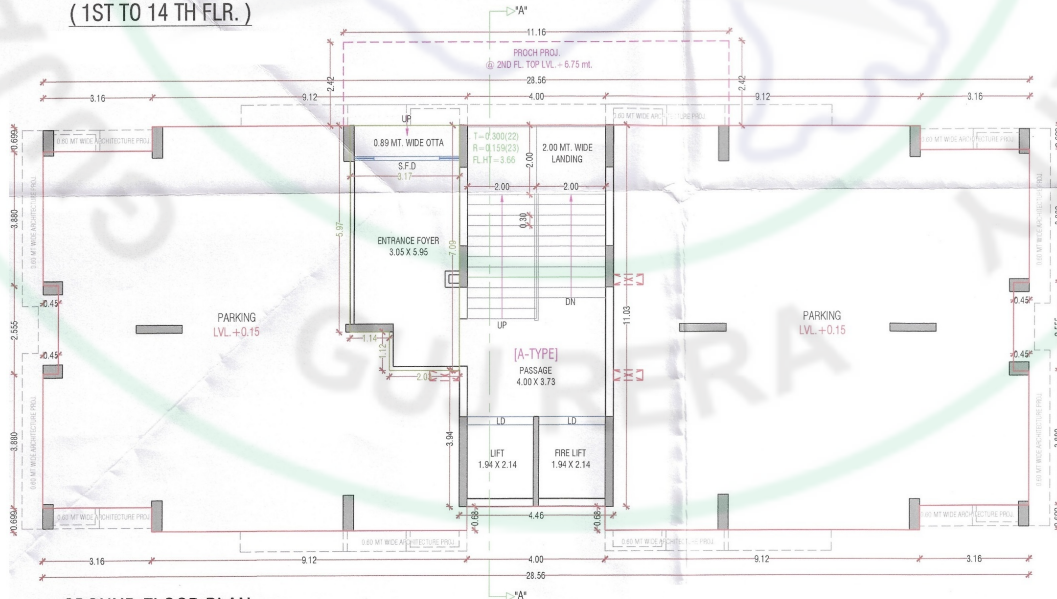

## 2ND BASEMENT PLAN

18.00 MT. WIDE T.P ROAD

GUJ RERA

TERRACE FLOOR PLAN

TYPICAL FLOOR PLAN  
(1ST TO 14 TH FLR.)

GROUND FLOOR PLAN

**TERRACE FLOOR PLAN**

**TYPICAL FLOOR PLAN  
(1ST TO 14 TH FLR.)**

**GROUND FLOOR PLAN**

**BUILDING : B**

TERRACE FLOOR PLAN

TYPICAL FLOOR PLAN (1ST TO 14TH FLR.)

GROUND FLOOR PLAN

**BUILDING : C**

**2ND.BASEMENT PARKING LAY OUT PLAN**

**1ST.BASEMENT PARKING LAY OUT PLAN**

**GROUND FLOOR PARKING LAY OUT PLAN**

**18.00 MT. WIDE T.P. ROAD**

## ServiceLine Plan