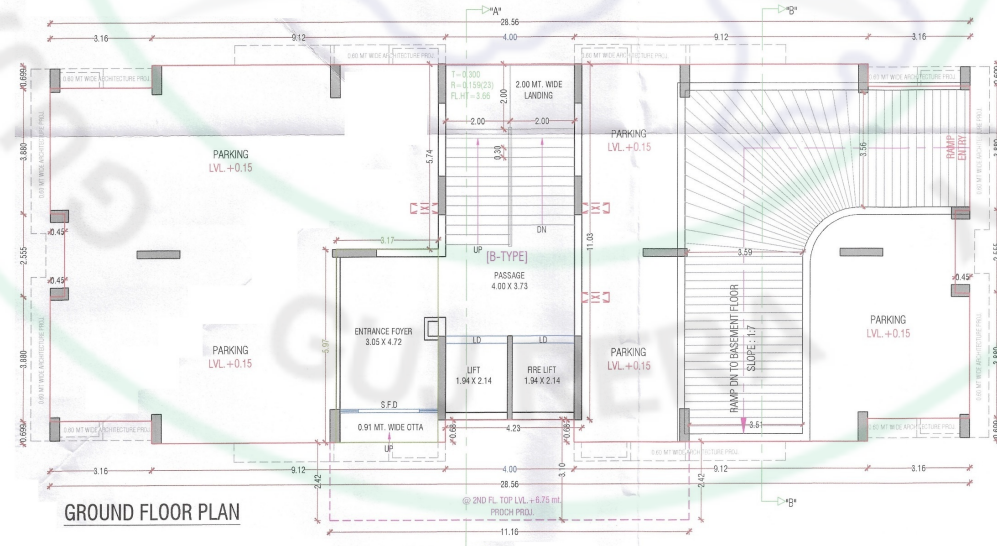

Located Strategically and designed intelligently to gift you the sweet freedom of space and unmatched connectivity.

**LAY OUT PLAN**

GUJ RERA

**1ST BASEMENT PLAN**

## 2ND BASEMENT PLAN

18.00 MT. WIDE T.P ROAD

GUJ RERA

TERRACE FLOOR PLAN

TYPICAL FLOOR PLAN  
(1ST TO 14 TH FLR.)

GROUND FLOOR PLAN

**TERRACE FLOOR PLAN**

**TYPICAL FLOOR PLAN  
(1ST TO 14 TH FLR.)**

**GROUND FLOOR PLAN**

**BUILDING : B**

TERRACE FLOOR PLAN

TYPICAL FLOOR PLAN (1ST TO 14TH FLR.)

GROUND FLOOR PLAN

**BUILDING : C**

**2ND.BASEMENT PARKING LAY OUT PLAN**

**1ST.BASEMENT PARKING LAY OUT PLAN**

**GROUND FLOOR PARKING LAY OUT PLAN**

**18.00 MT. WIDE T.P. ROAD**