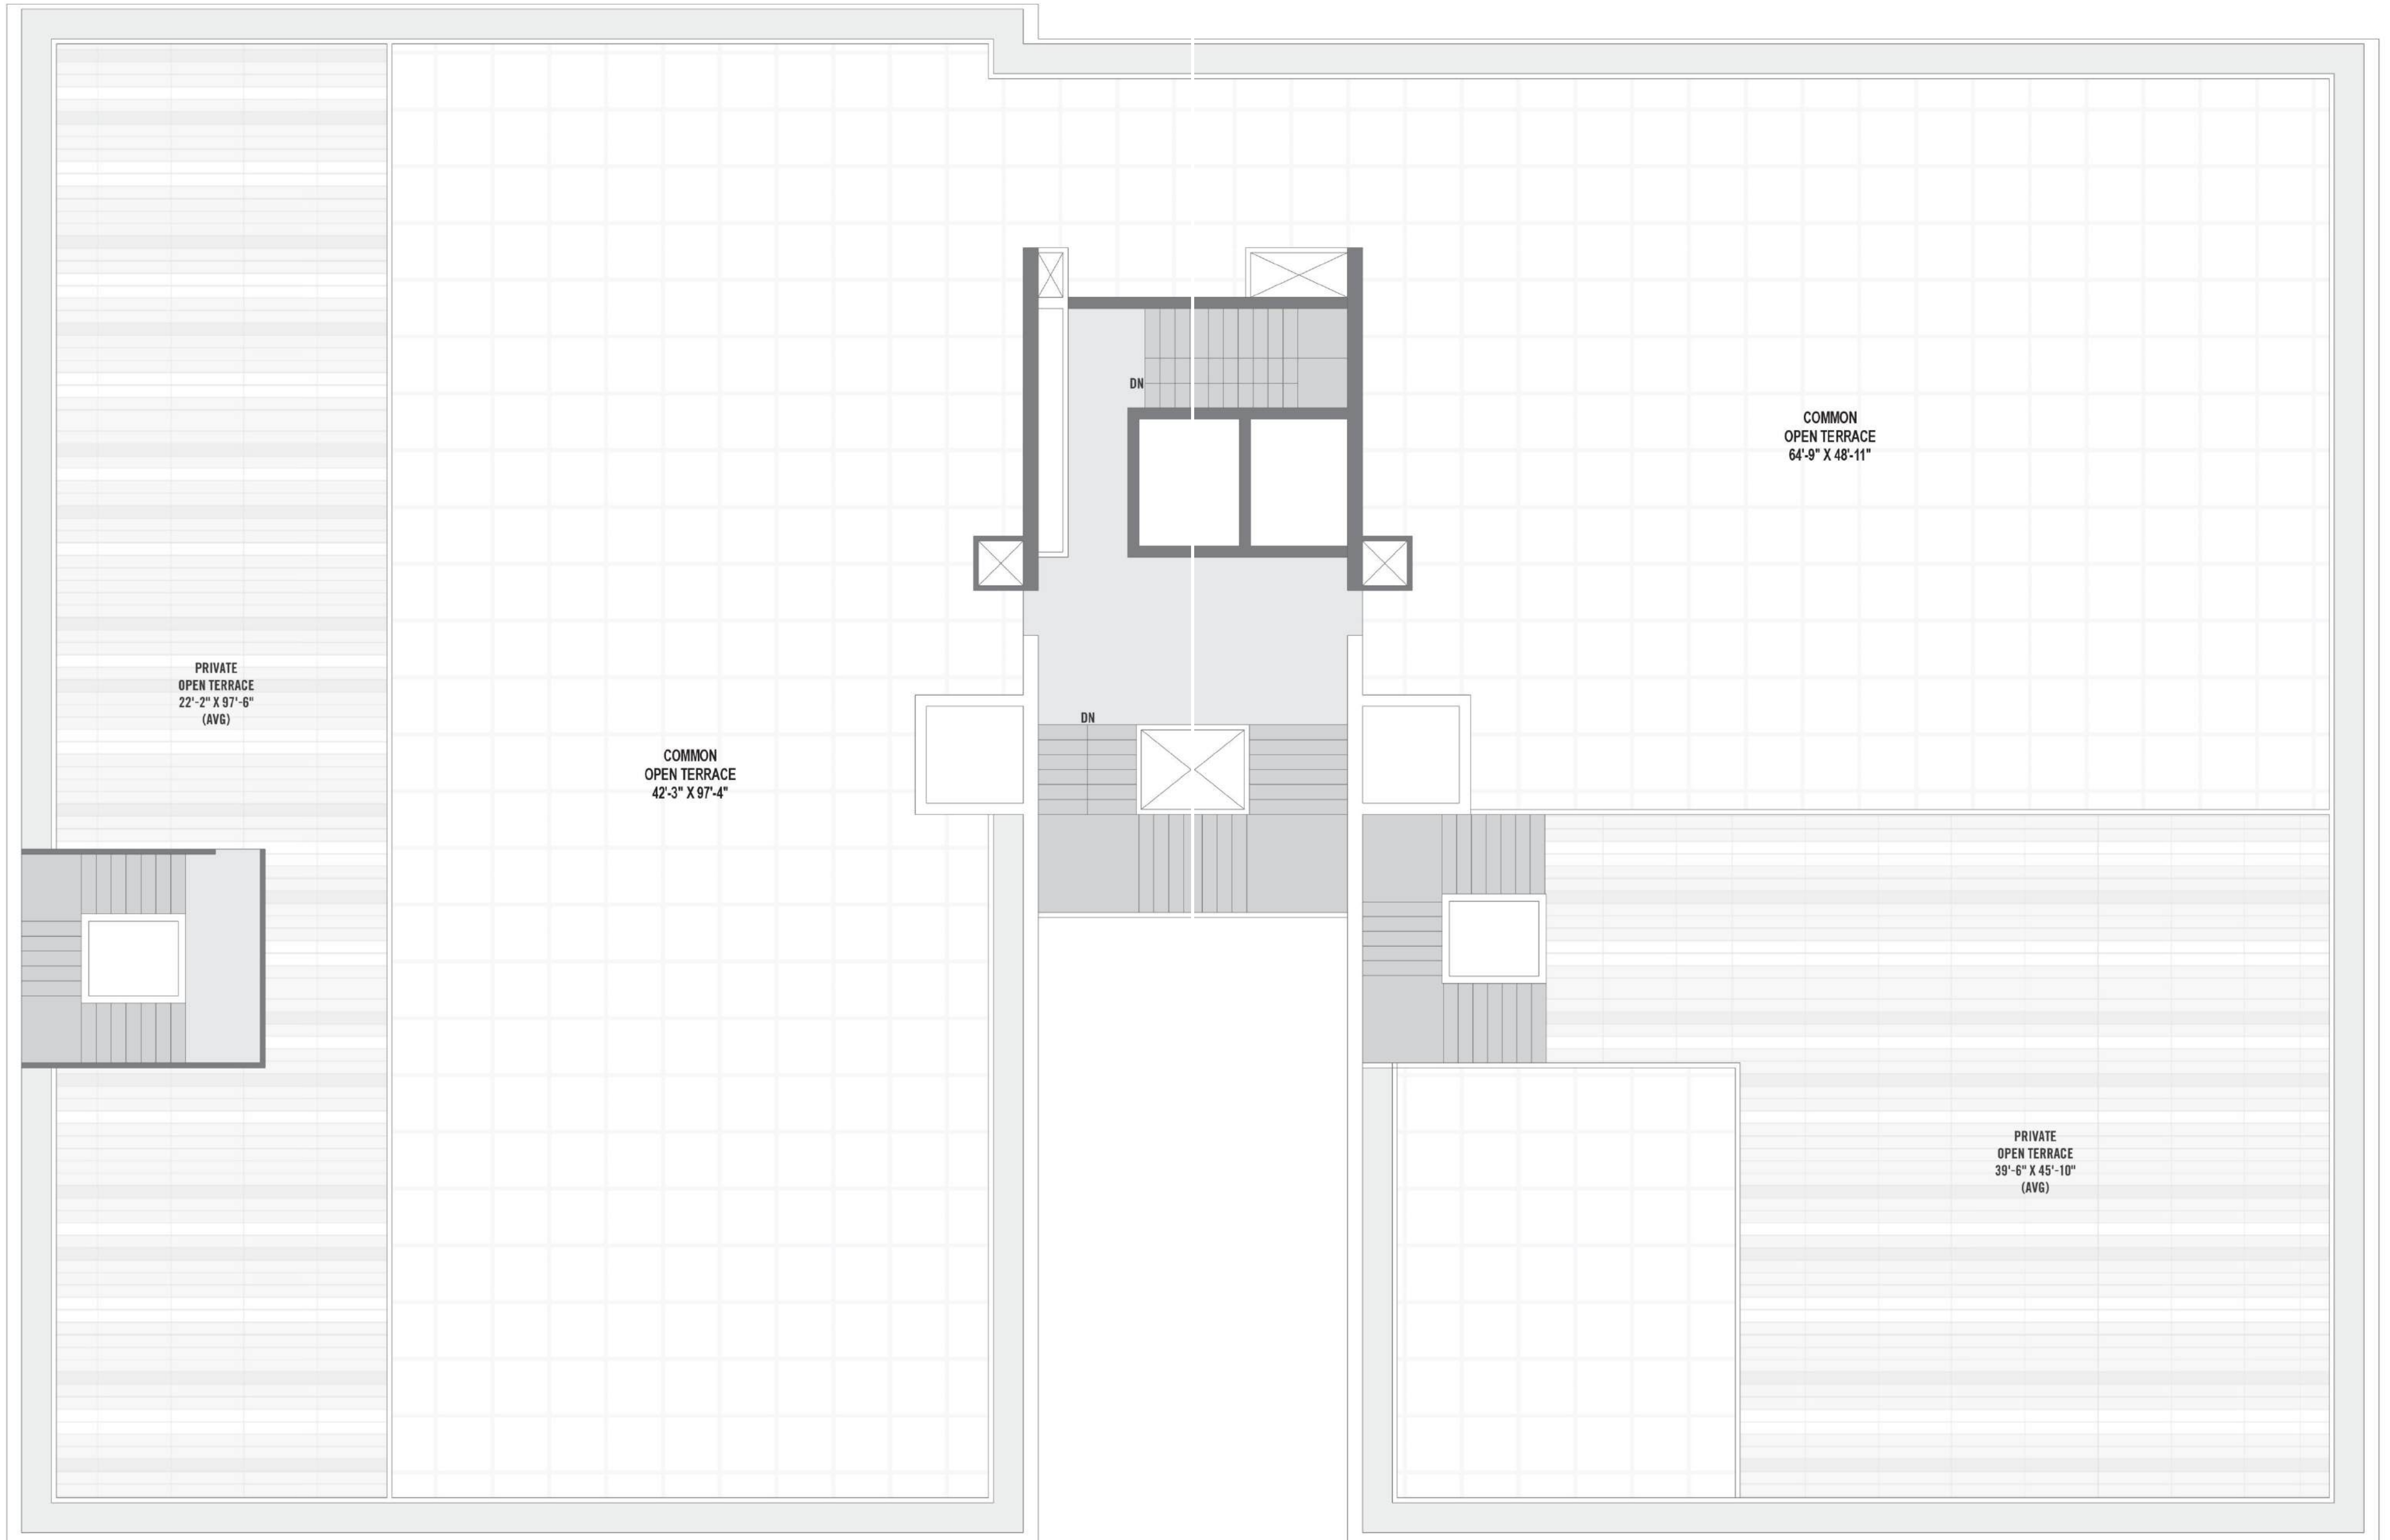

## AVADH CLASSIMA

5 - 6 - 7 BHK APARTMENTS.

**GROUND FLOOR PLAN**

**LEGENDS**

- |                        |                        |                       |                           |
|------------------------|------------------------|-----------------------|---------------------------|
| 01. Entry + Guardhouse | 09. Feature Wall       | 17. Wet Play Area     | 25. Multipurpose Court    |
| 02. Assembly Court     | 10. Banquet Arrival    | 18. Spa/Jacuzzi       | 26. Teens Pavilion        |
| 03. Arrival Plaza      | 11. Banquet Extension  | 19. 50M Lap Pool      | 27. Riverside Deck        |
| 04. Grand Fountain     | 12. Clubhouse Entrance | 20. Sun Deck          | 28. Bandstand Pavilion    |
| 05. Porte Cochere      | 13. Changing Rooms     | 21. Dining Terrace    | 29. Multipurpose Pavilion |
| 06. Zen Promenade      | 14. Pool Deck Cabana   | 22. Refreshment Kiosk | 30. Wall Water Feature    |
| 07. Focal Sculpture    | 15. Kids Pool          | 23. Kids Play Meadow  | 31. Feature Wall          |
| 08. Forest Canopy      | 16. Toddlers Pool      | 24. BBQ Pavilion      | 32. Reflective Pool       |