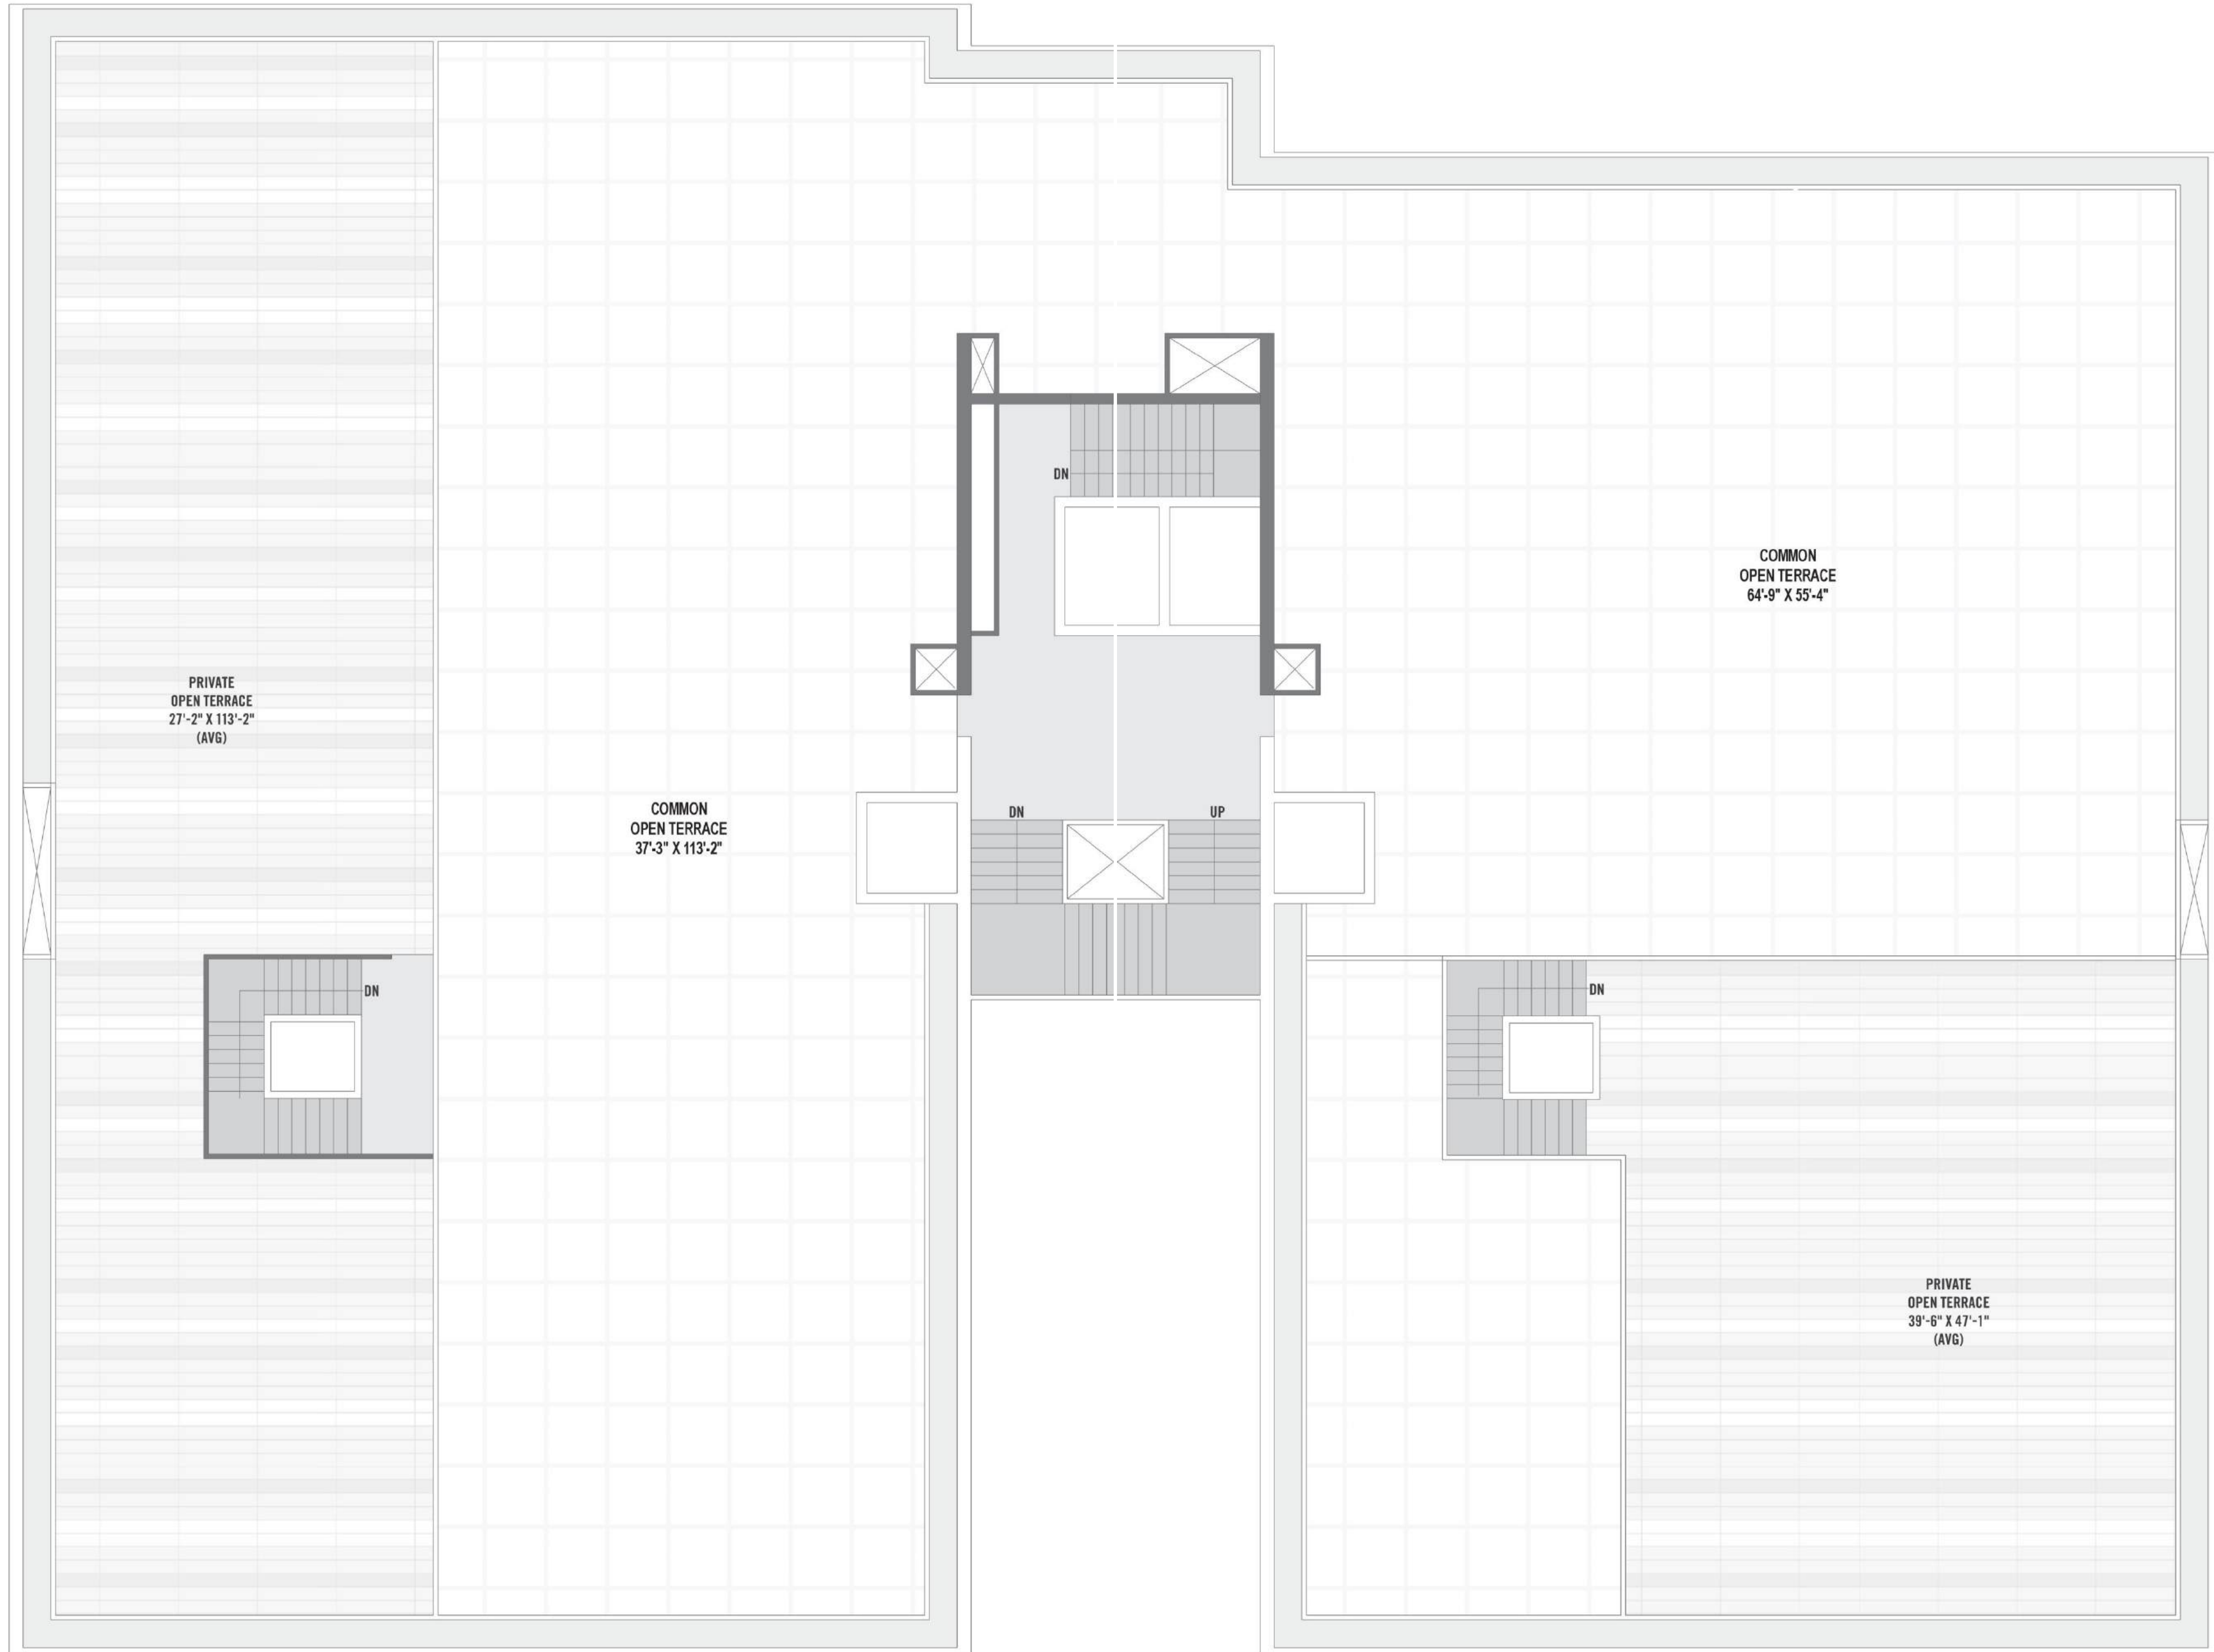

TERRACE

FLOOR PLAN

(BLOCK-A3)