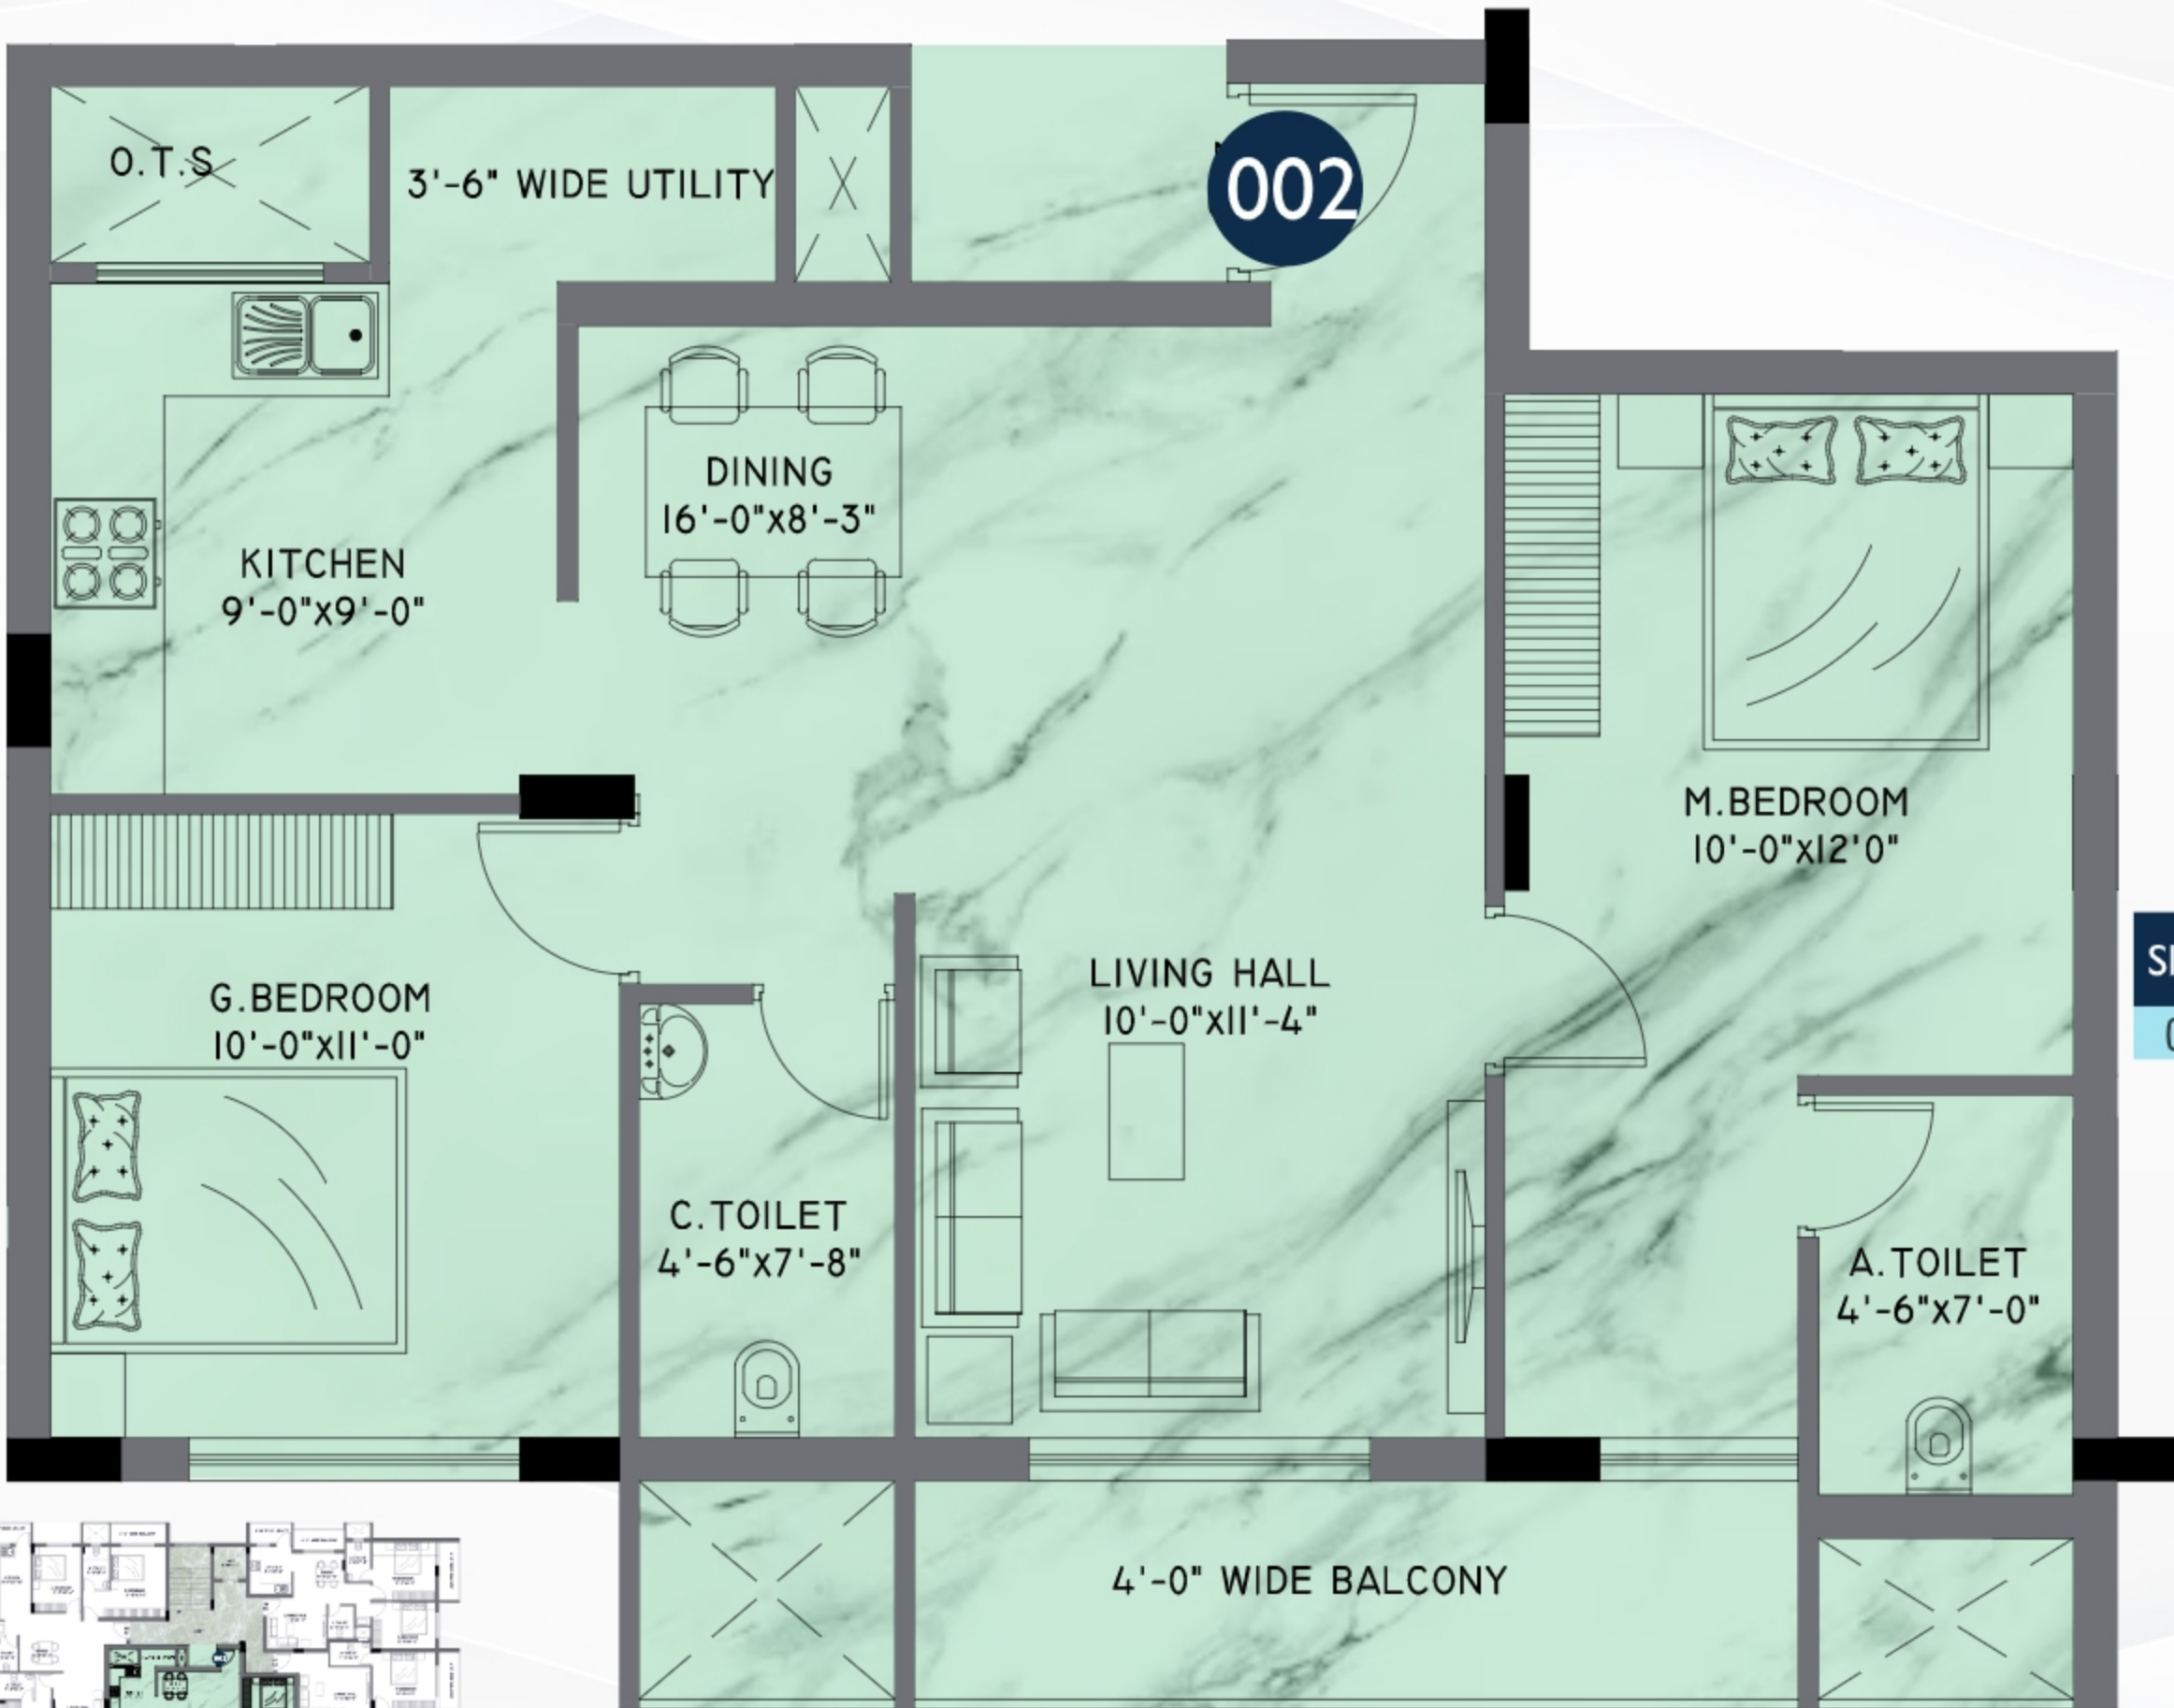

SI No	Type	Saleable Area (Sq.ft)
002	2BHK	1050.00