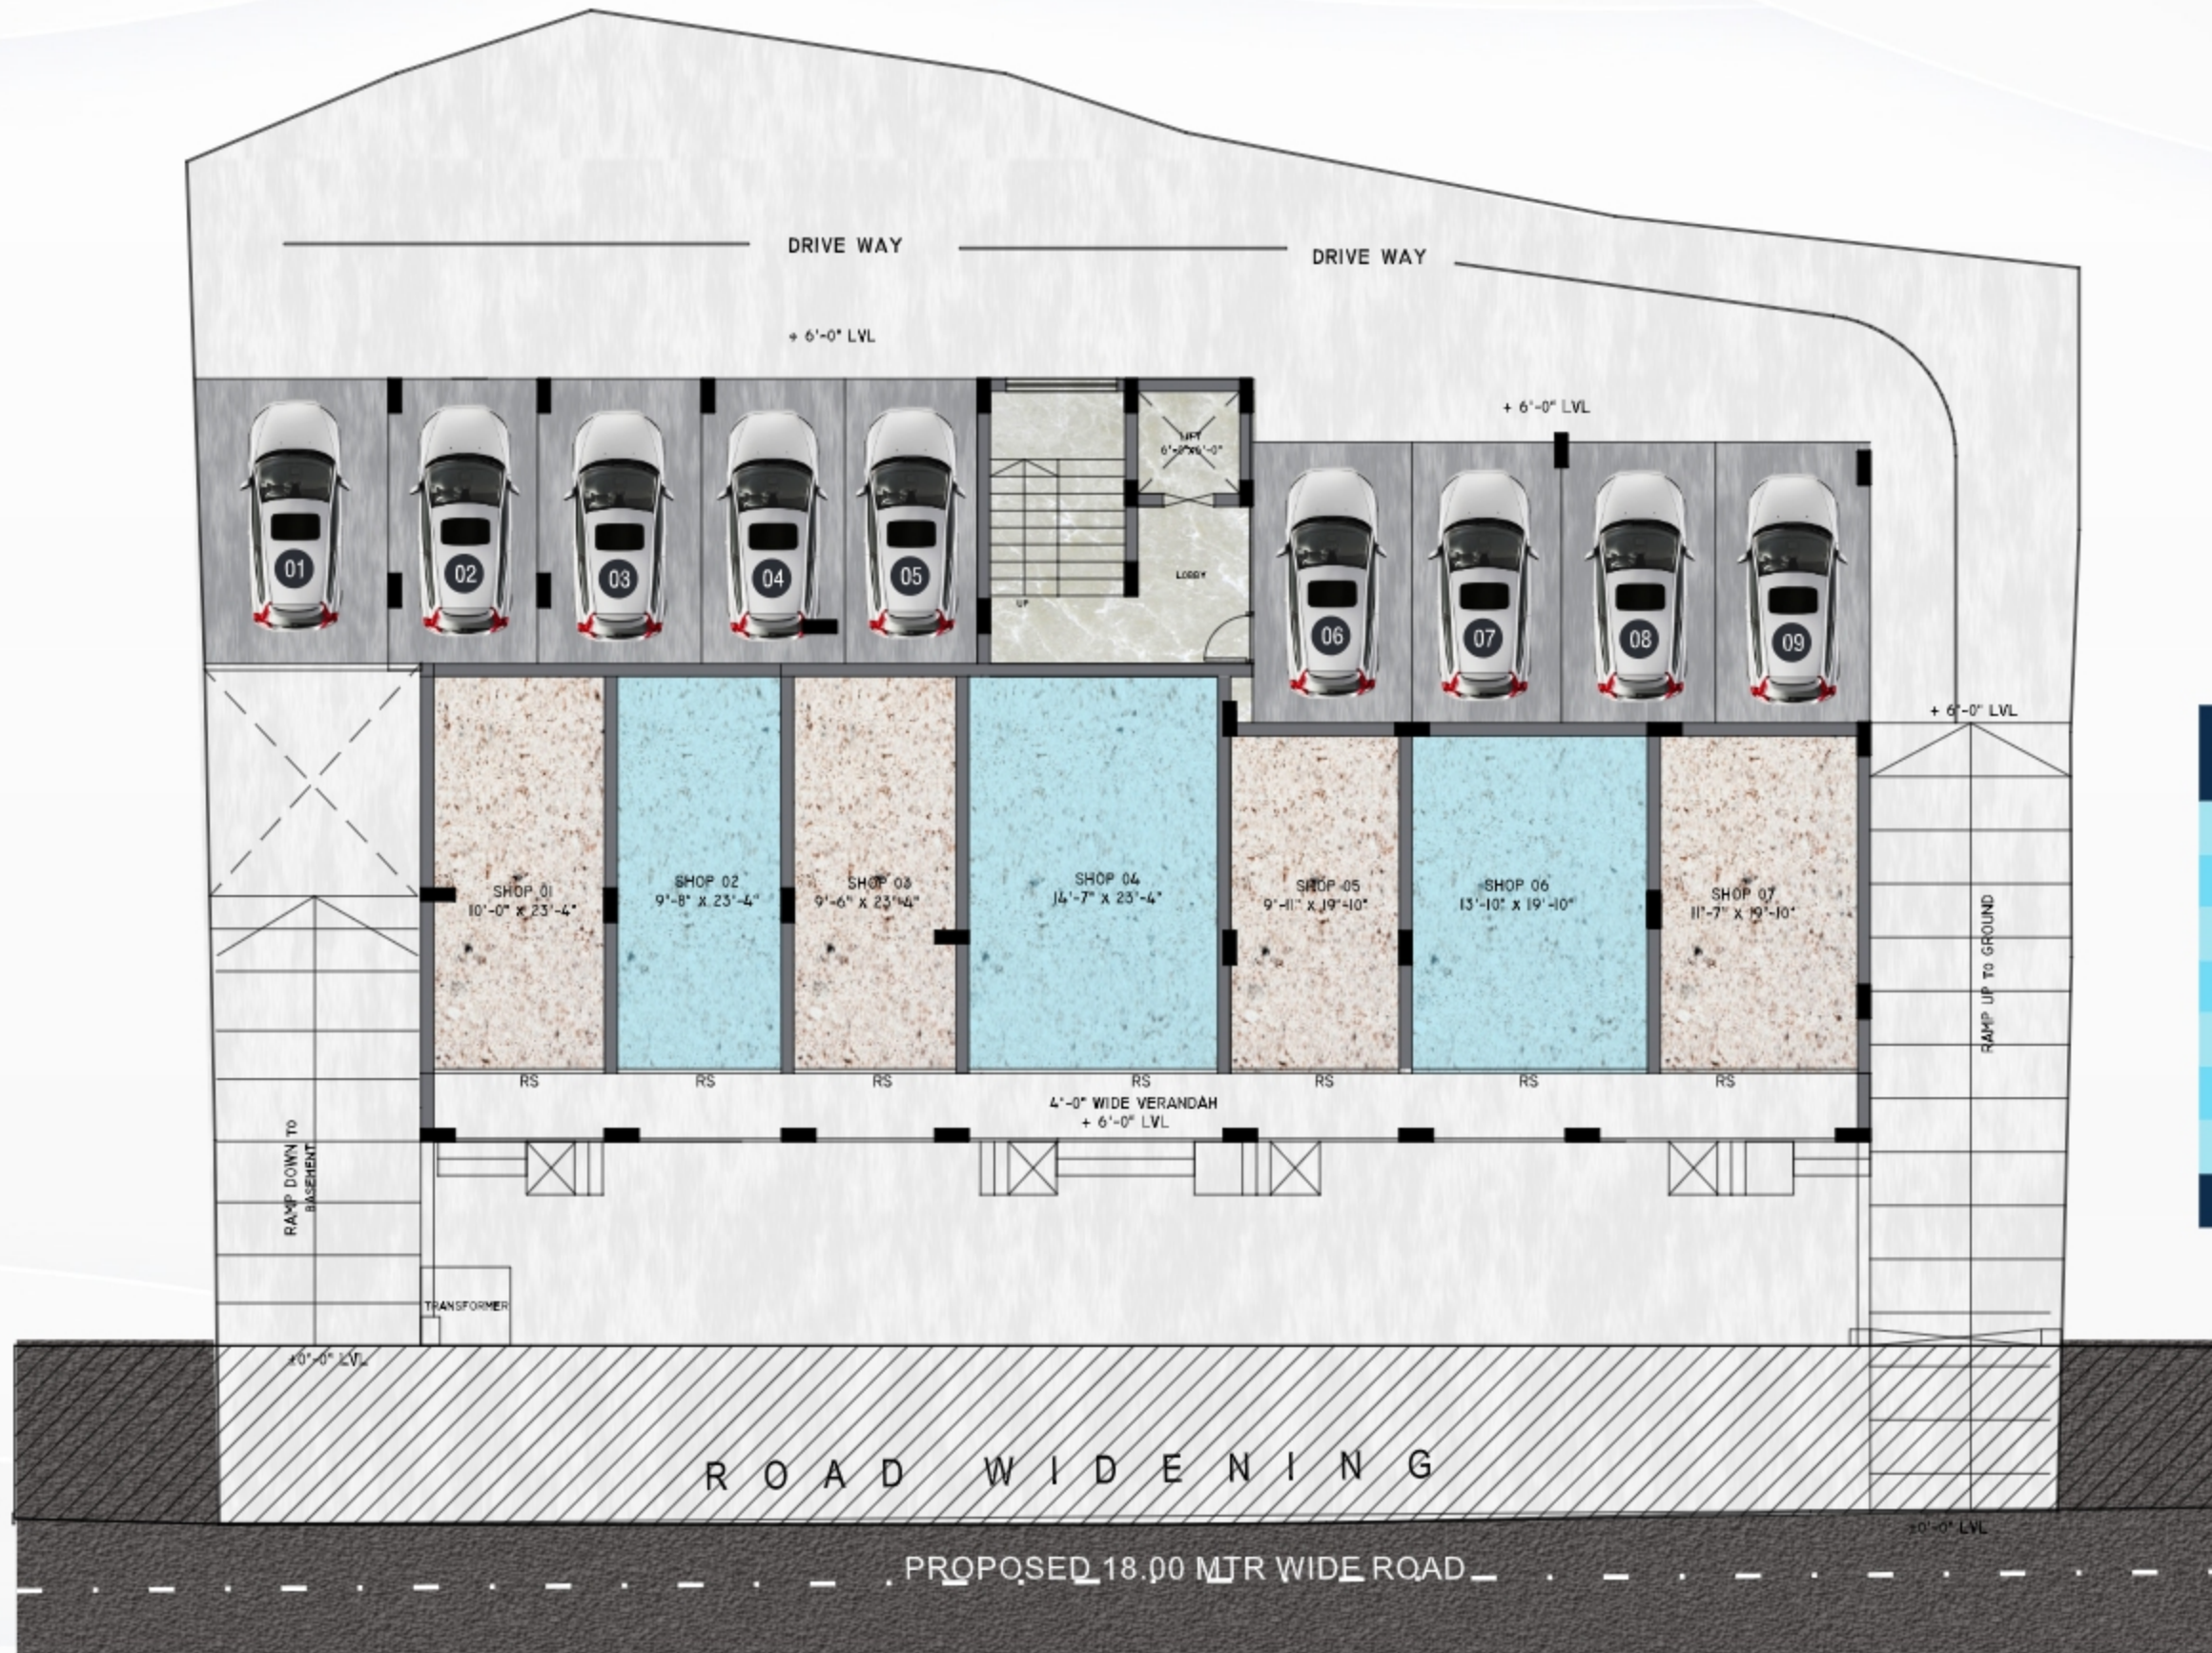

ATHARVA
AIKYA

The project title "ATHARVA AIKYA" is presented in a decorative, ornate frame. "ATHARVA" is in a smaller, gold-colored serif font, while "AIKYA" is in a large, bold, white serif font. The frame is dark blue with gold-colored scrollwork and a double-line border.

Derebail, Mangaluru

BASEMENT FLOOR

SI No	Type	Saleable Area (Sq.ft)
001	SHOP	156.00
002	SHOP	146.00
003	SHOP	143.00
004	SHOP	437.00
005	SHOP	275.00
006	SHOP	388.00
007	SHOP	338.00
TOTAL		1883.00

GROUND FLOOR

SI No	Type	Saleable Area (Sq.ft)
001	SHOP	349.00
002	SHOP	325.00
003	SHOP	321.00
004	SHOP	482.00
005	SHOP	286.00
006	SHOP	390.00
007	SHOP	340.00
TOTAL		2493.00

TYPICAL FLOOR PLAN

SI No	Type	Saleable Area (Sq.ft)
001	3BHK	1626.00
002	2BHK	1050.00
003	2BHK	983.00
004	2BHK	1002.00
TOTAL		4661.00