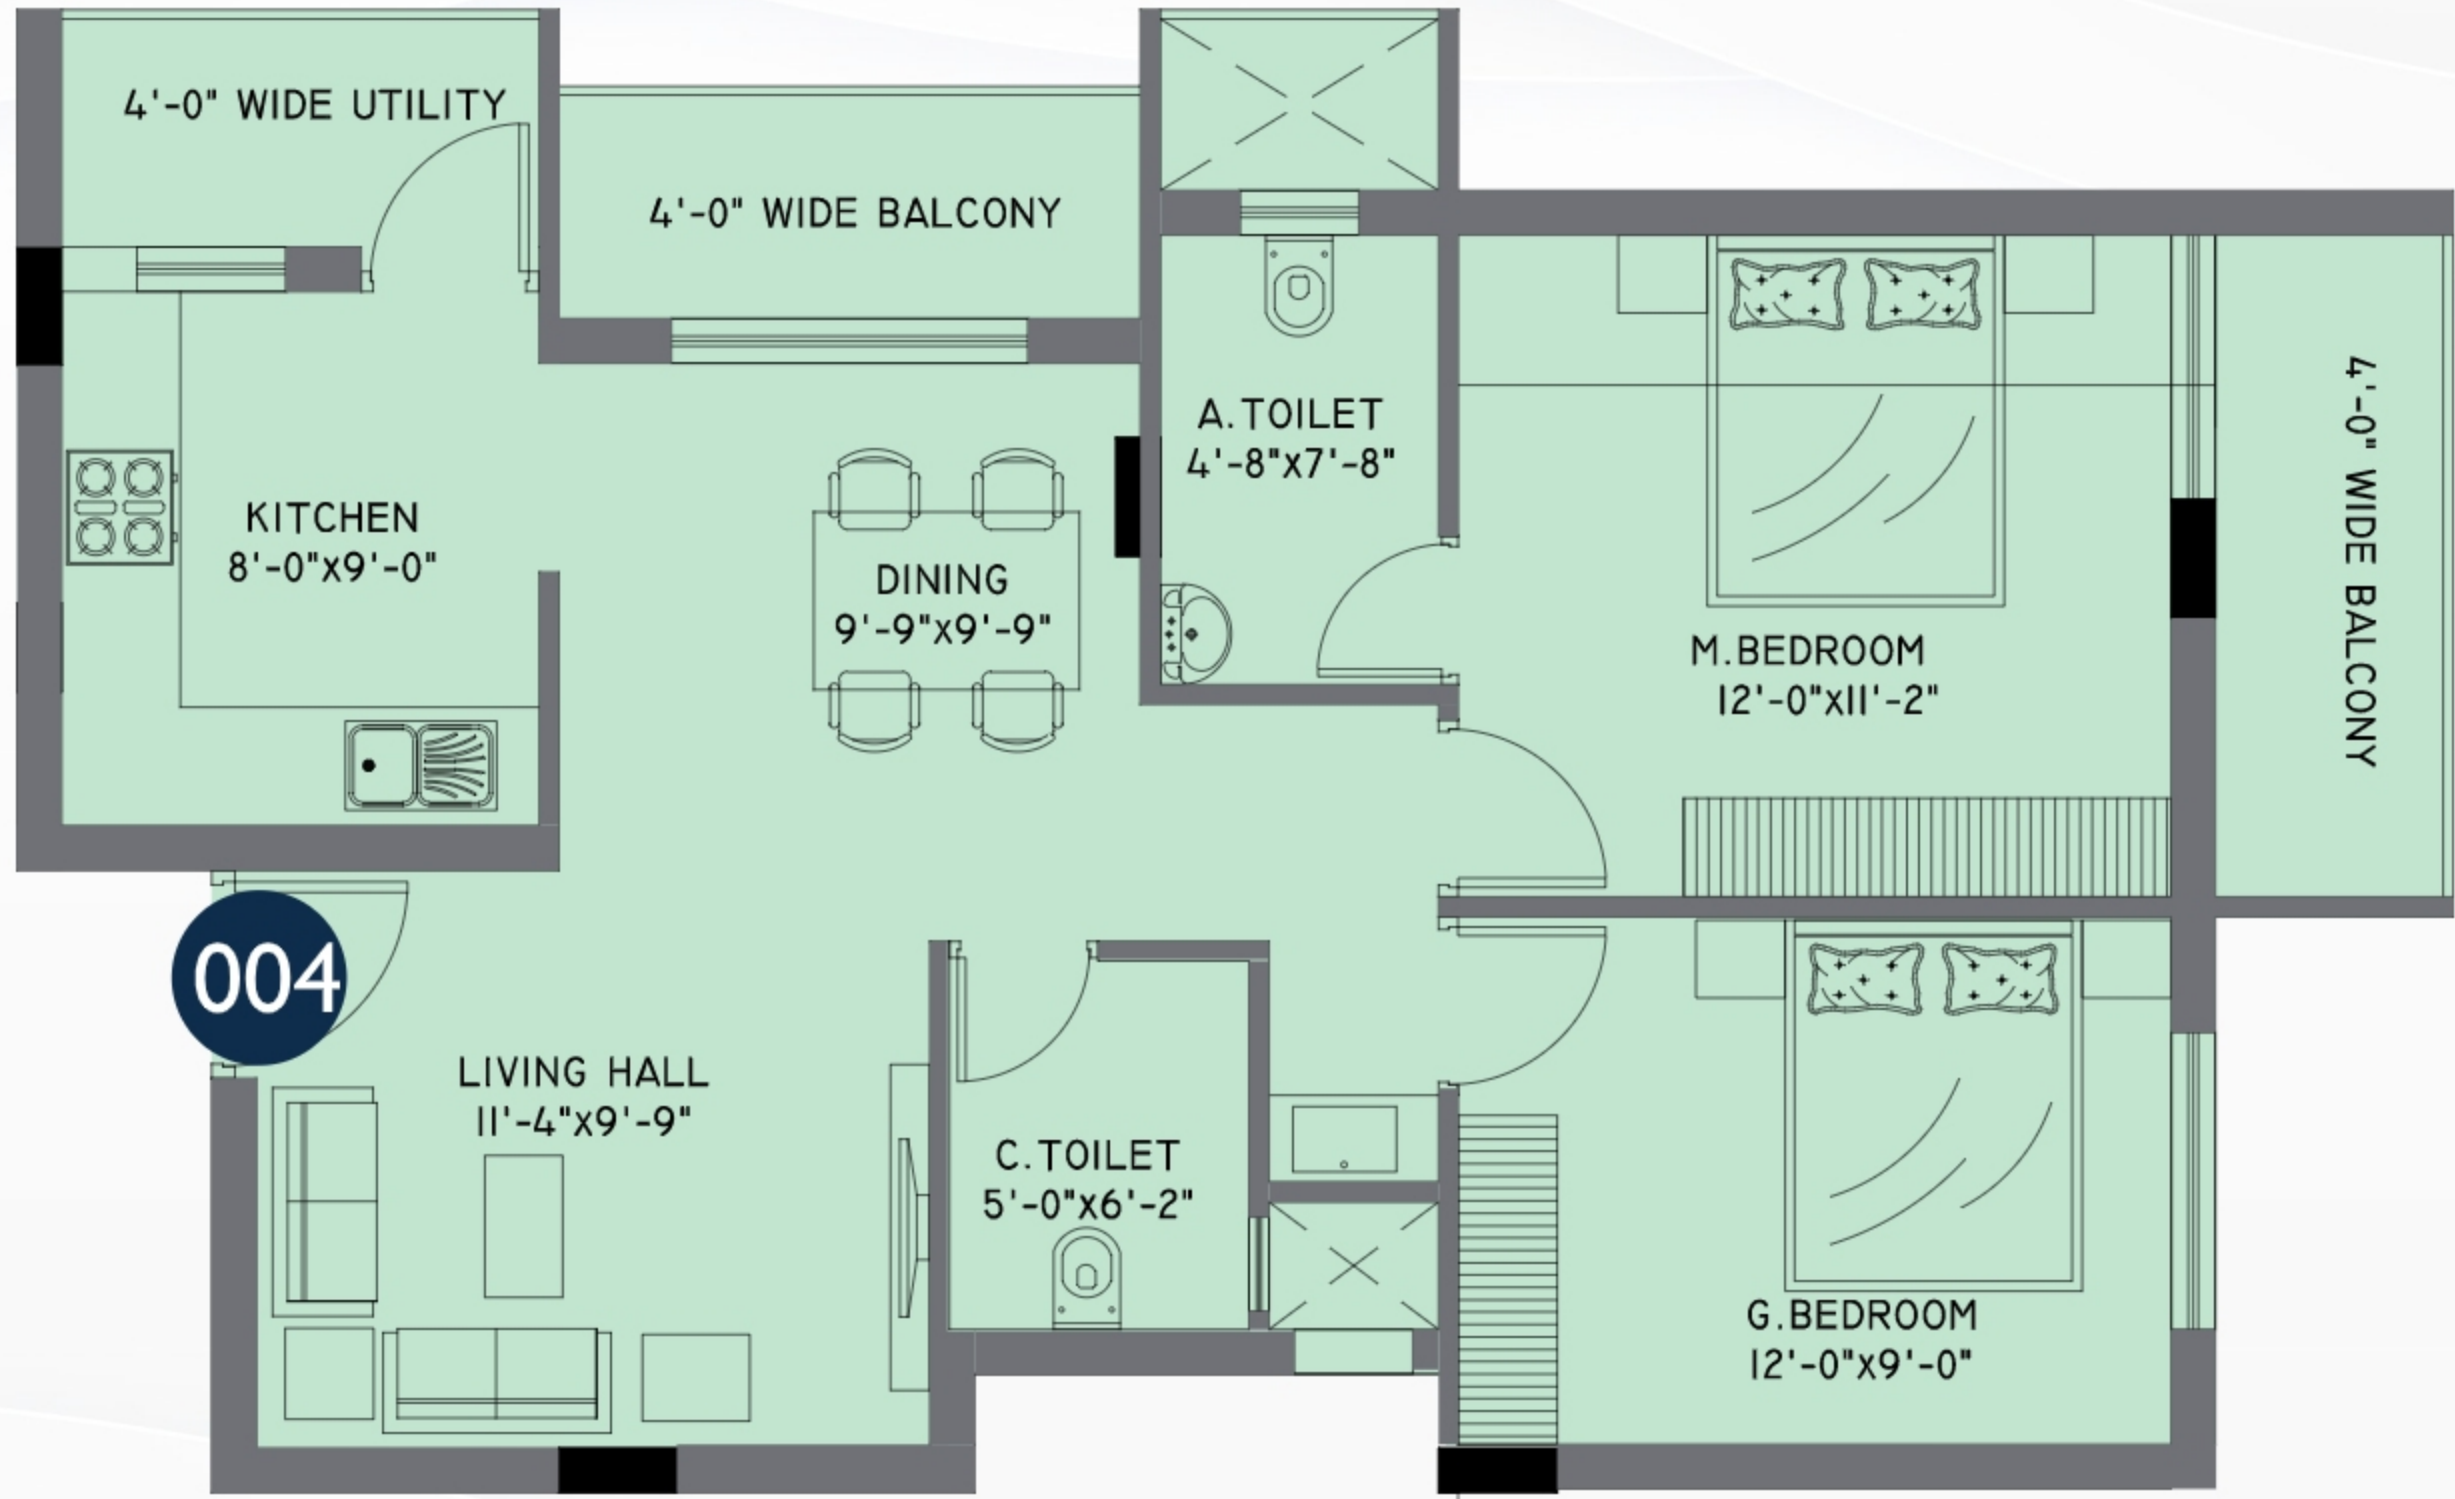

SI No	Type	Saleable Area (Sq.ft)
001	SHOP	349.00
002	SHOP	325.00
003	SHOP	321.00
004	SHOP	482.00
005	SHOP	286.00
006	SHOP	390.00
007	SHOP	340.00
TOTAL		2493.00

TYPICAL FLOOR PLAN

SI No	Type	Saleable Area (Sq.ft)
001	3BHK	1626.00
002	2BHK	1050.00
003	2BHK	983.00
004	2BHK	1002.00
TOTAL		4661.00

SI No	Type	Saleable Area (Sq.ft)
001	3BHK	1626.00

SI No	Type	Saleable Area (Sq.ft)
002	2BHK	1050.00

003

SI No	Type	Saleable Area (Sq.ft)
003	2BHK	983.00

004

SI No	Type	Saleable Area (Sq.ft)
004	2BHK	1002.00