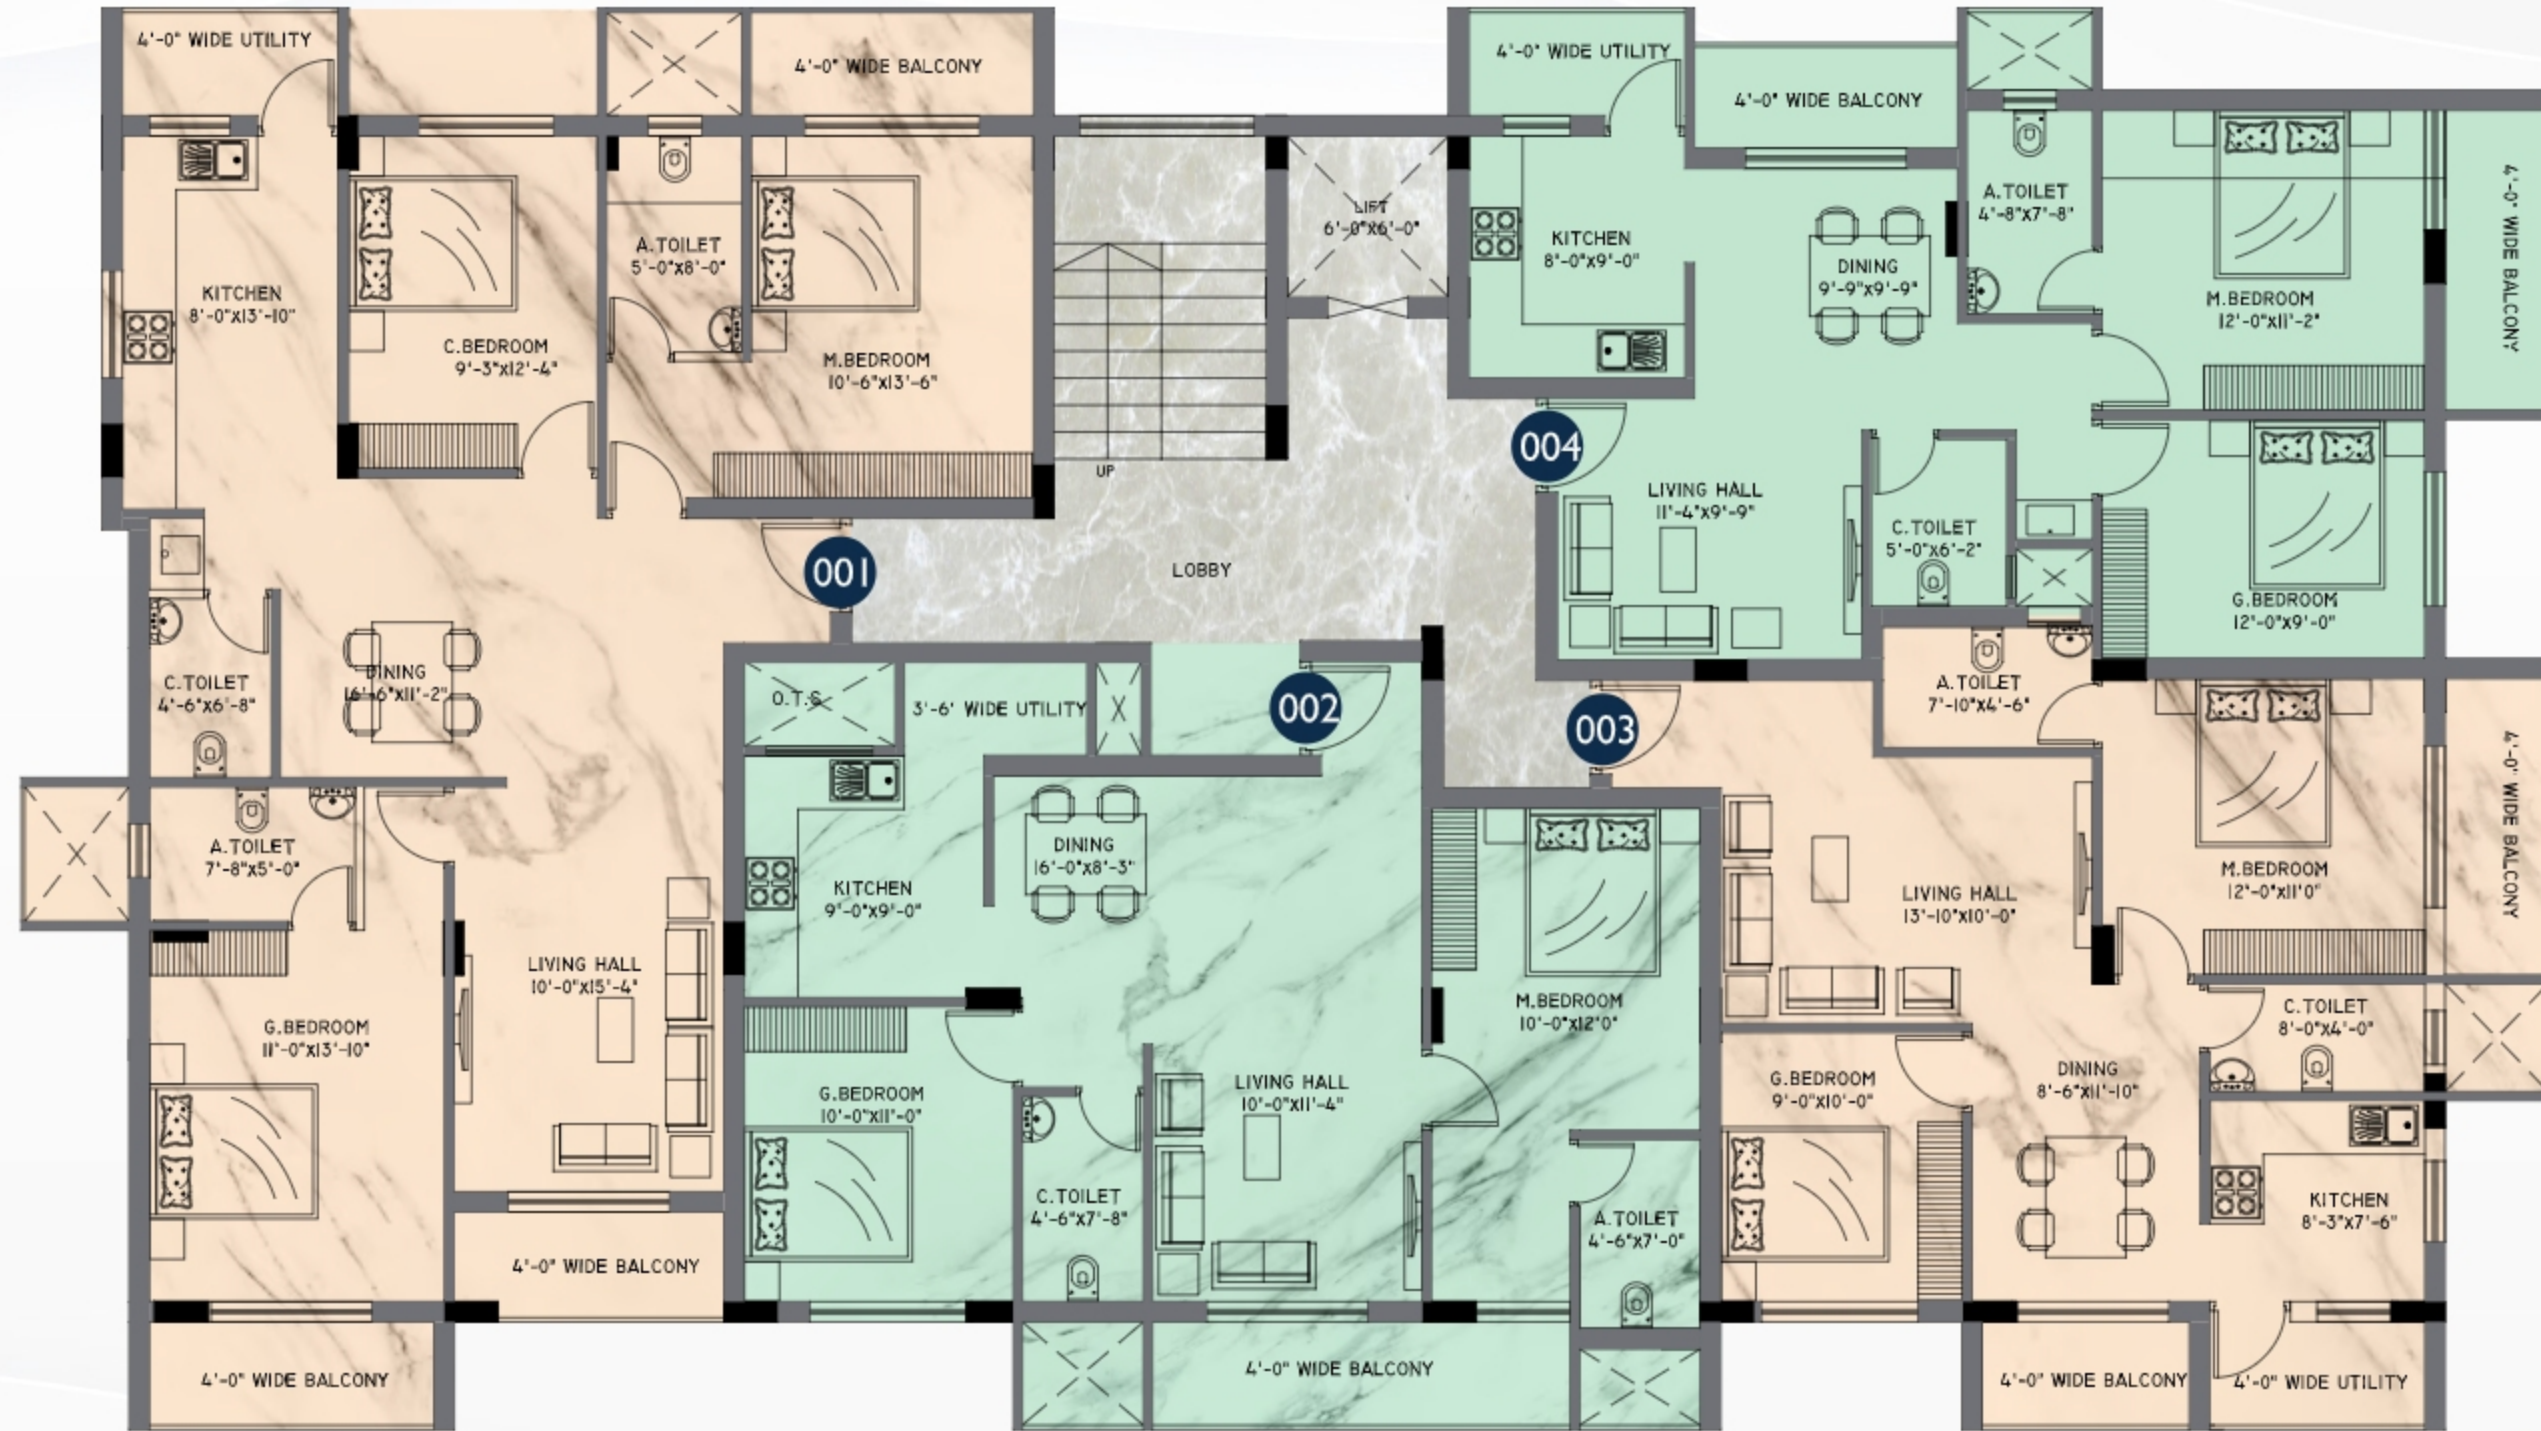

ATHARVA
AIKYA

The project title "ATHARVA AIKYA" is presented in a decorative, ornate frame. "ATHARVA" is in a smaller, gold-colored serif font, while "AIKYA" is in a large, bold, white serif font. The frame is dark blue with gold-colored scrollwork and a double-line border.

Derebail, Mangaluru

BASEMENT FLOOR

SI No	Type	Saleable Area (Sq.ft)
001	SHOP	156.00
002	SHOP	146.00
003	SHOP	143.00
004	SHOP	437.00
005	SHOP	275.00
006	SHOP	388.00
007	SHOP	338.00
TOTAL		1883.00

GROUND FLOOR

SI No	Type	Saleable Area (Sq.ft)
001	SHOP	349.00
002	SHOP	325.00
003	SHOP	321.00
004	SHOP	482.00
005	SHOP	286.00
006	SHOP	390.00
007	SHOP	340.00
TOTAL		2493.00

TYPICAL FLOOR PLAN

SI No	Type	Saleable Area (Sq.ft)
001	3BHK	1626.00
002	2BHK	1050.00
003	2BHK	983.00
004	2BHK	1002.00
TOTAL		4661.00