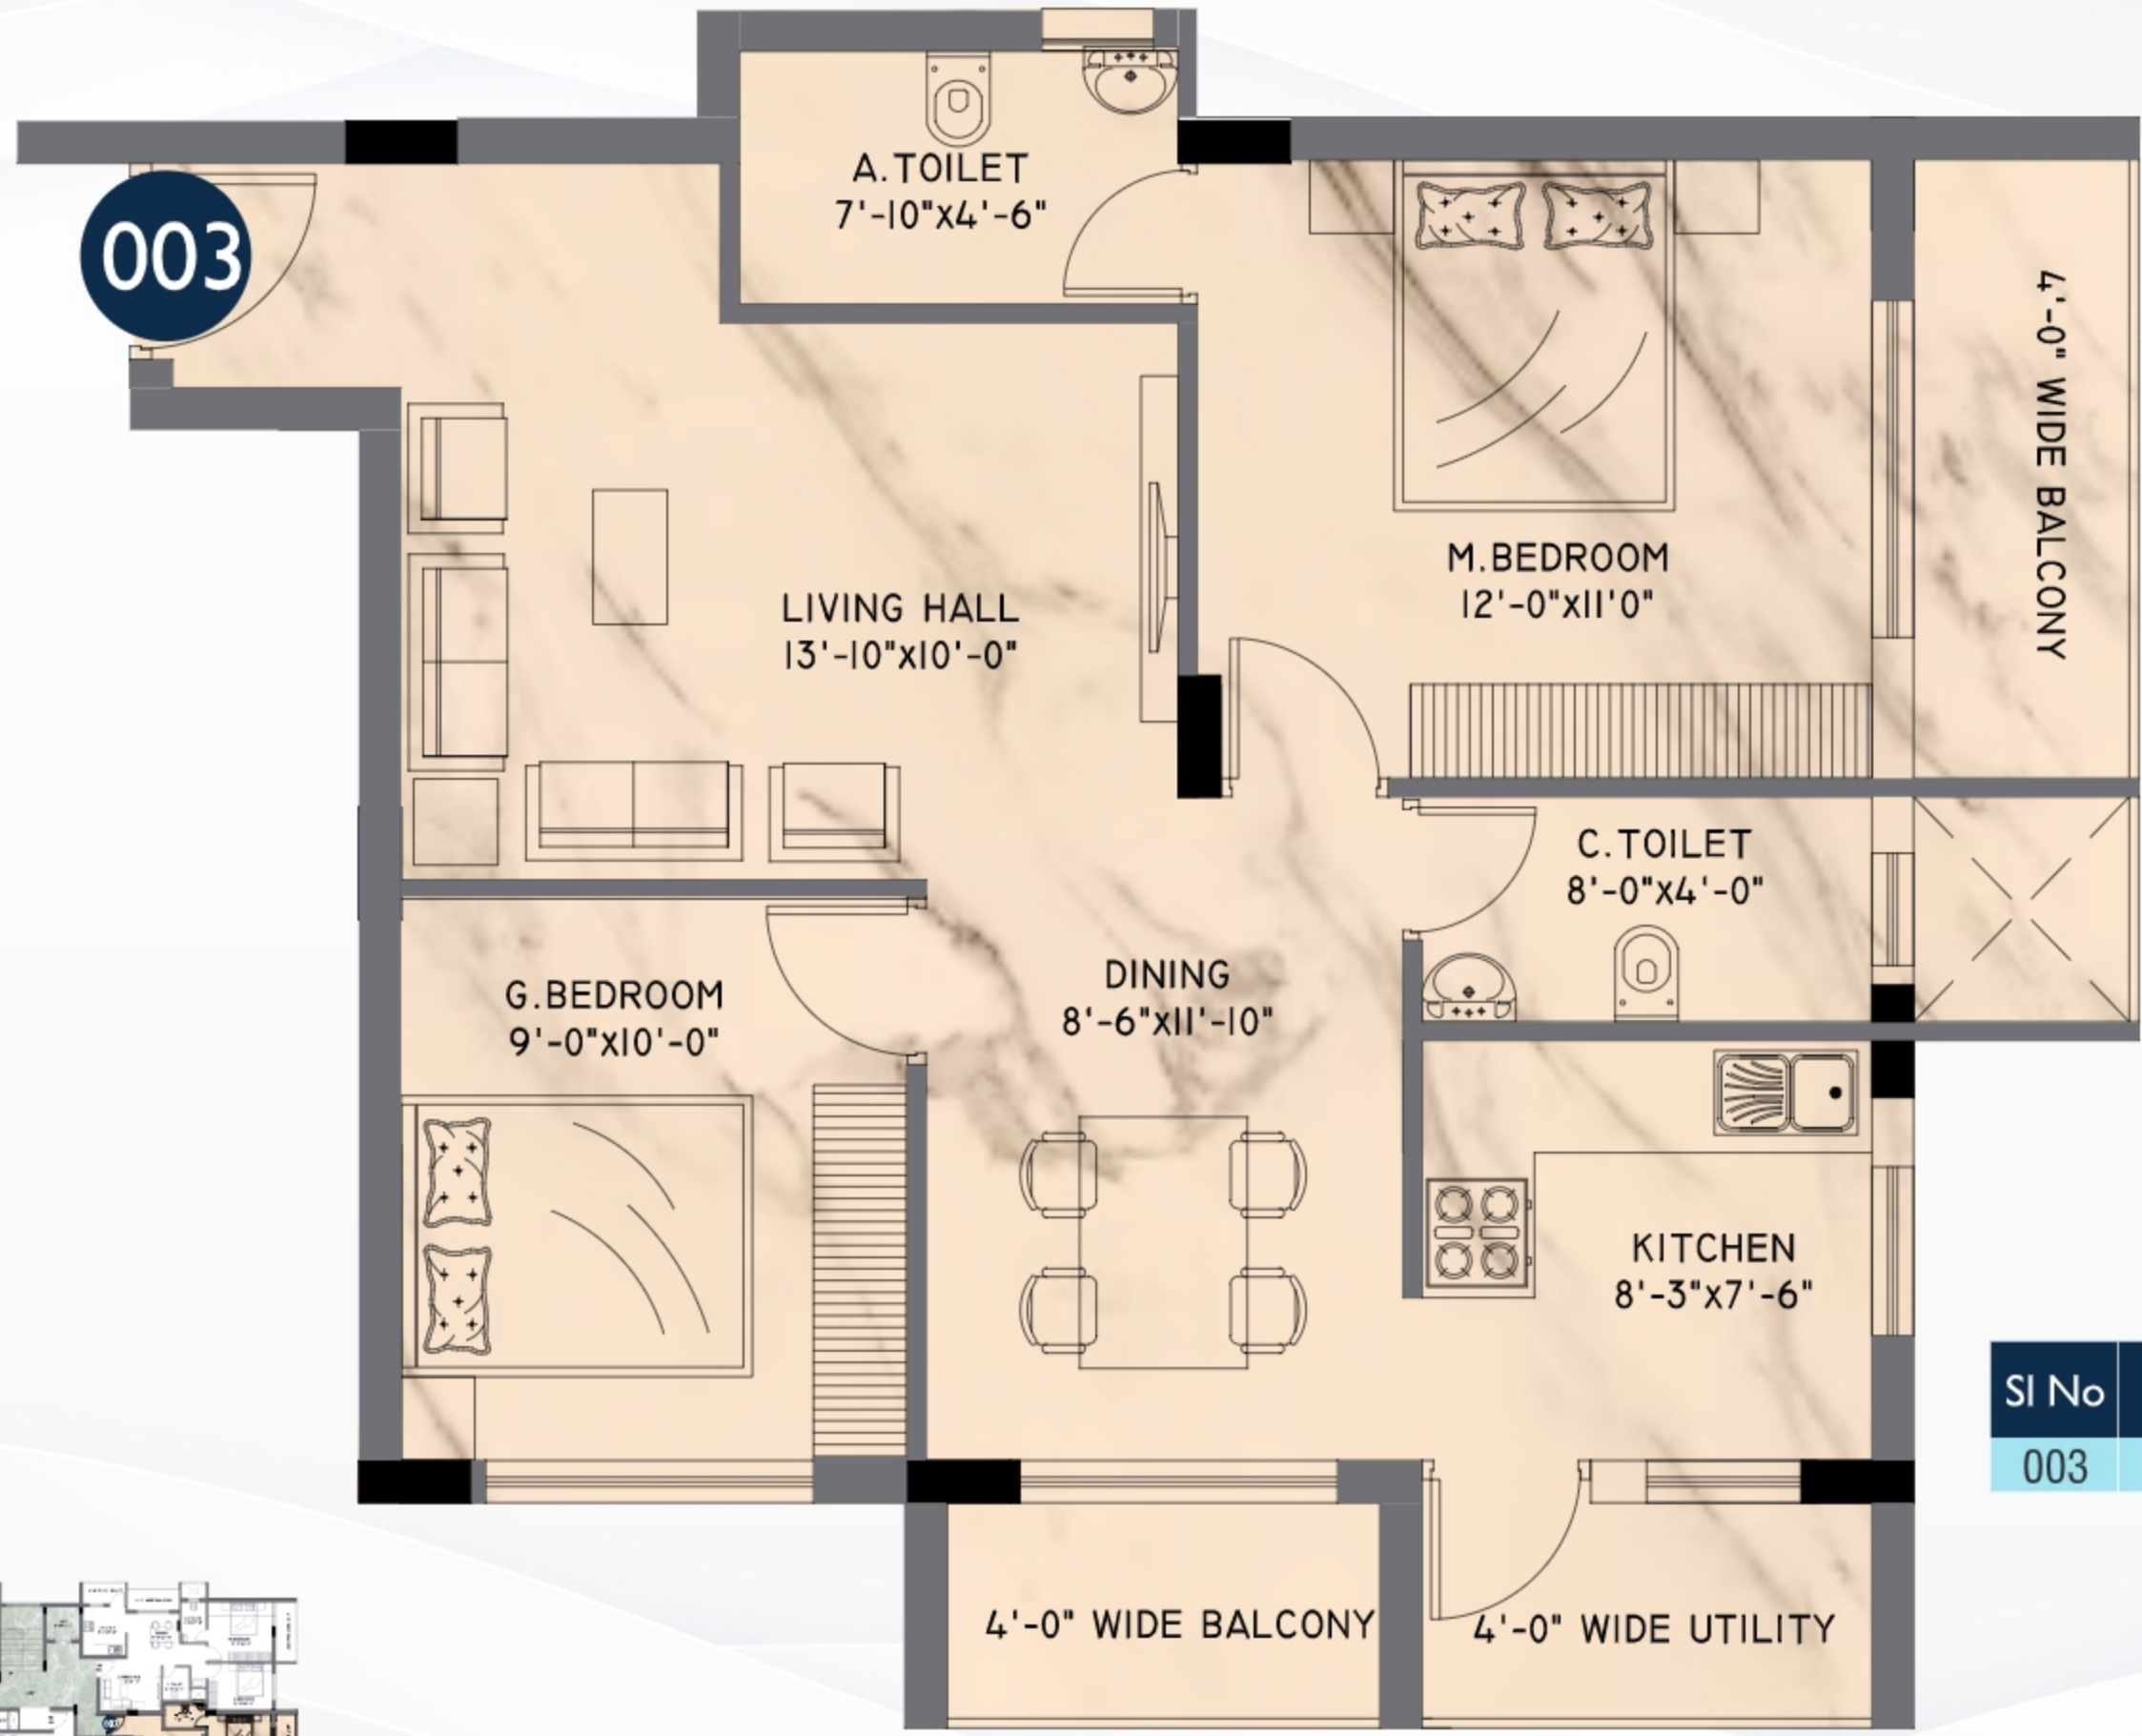

SI No	Type	Saleable Area (Sq.ft)
001	SHOP	349.00
002	SHOP	325.00
003	SHOP	321.00
004	SHOP	482.00
005	SHOP	286.00
006	SHOP	390.00
007	SHOP	340.00
TOTAL		2493.00

TYPICAL FLOOR PLAN

SI No	Type	Saleable Area (Sq.ft)
001	3BHK	1626.00
002	2BHK	1050.00
003	2BHK	983.00
004	2BHK	1002.00
TOTAL		4661.00

SI No	Type	Saleable Area (Sq.ft)
001	3BHK	1626.00

SI No	Type	Saleable Area (Sq.ft)
002	2BHK	1050.00

003

SI No	Type	Saleable Area (Sq.ft)
003	2BHK	983.00

004

SI No	Type	Saleable Area (Sq.ft)
004	2BHK	1002.00