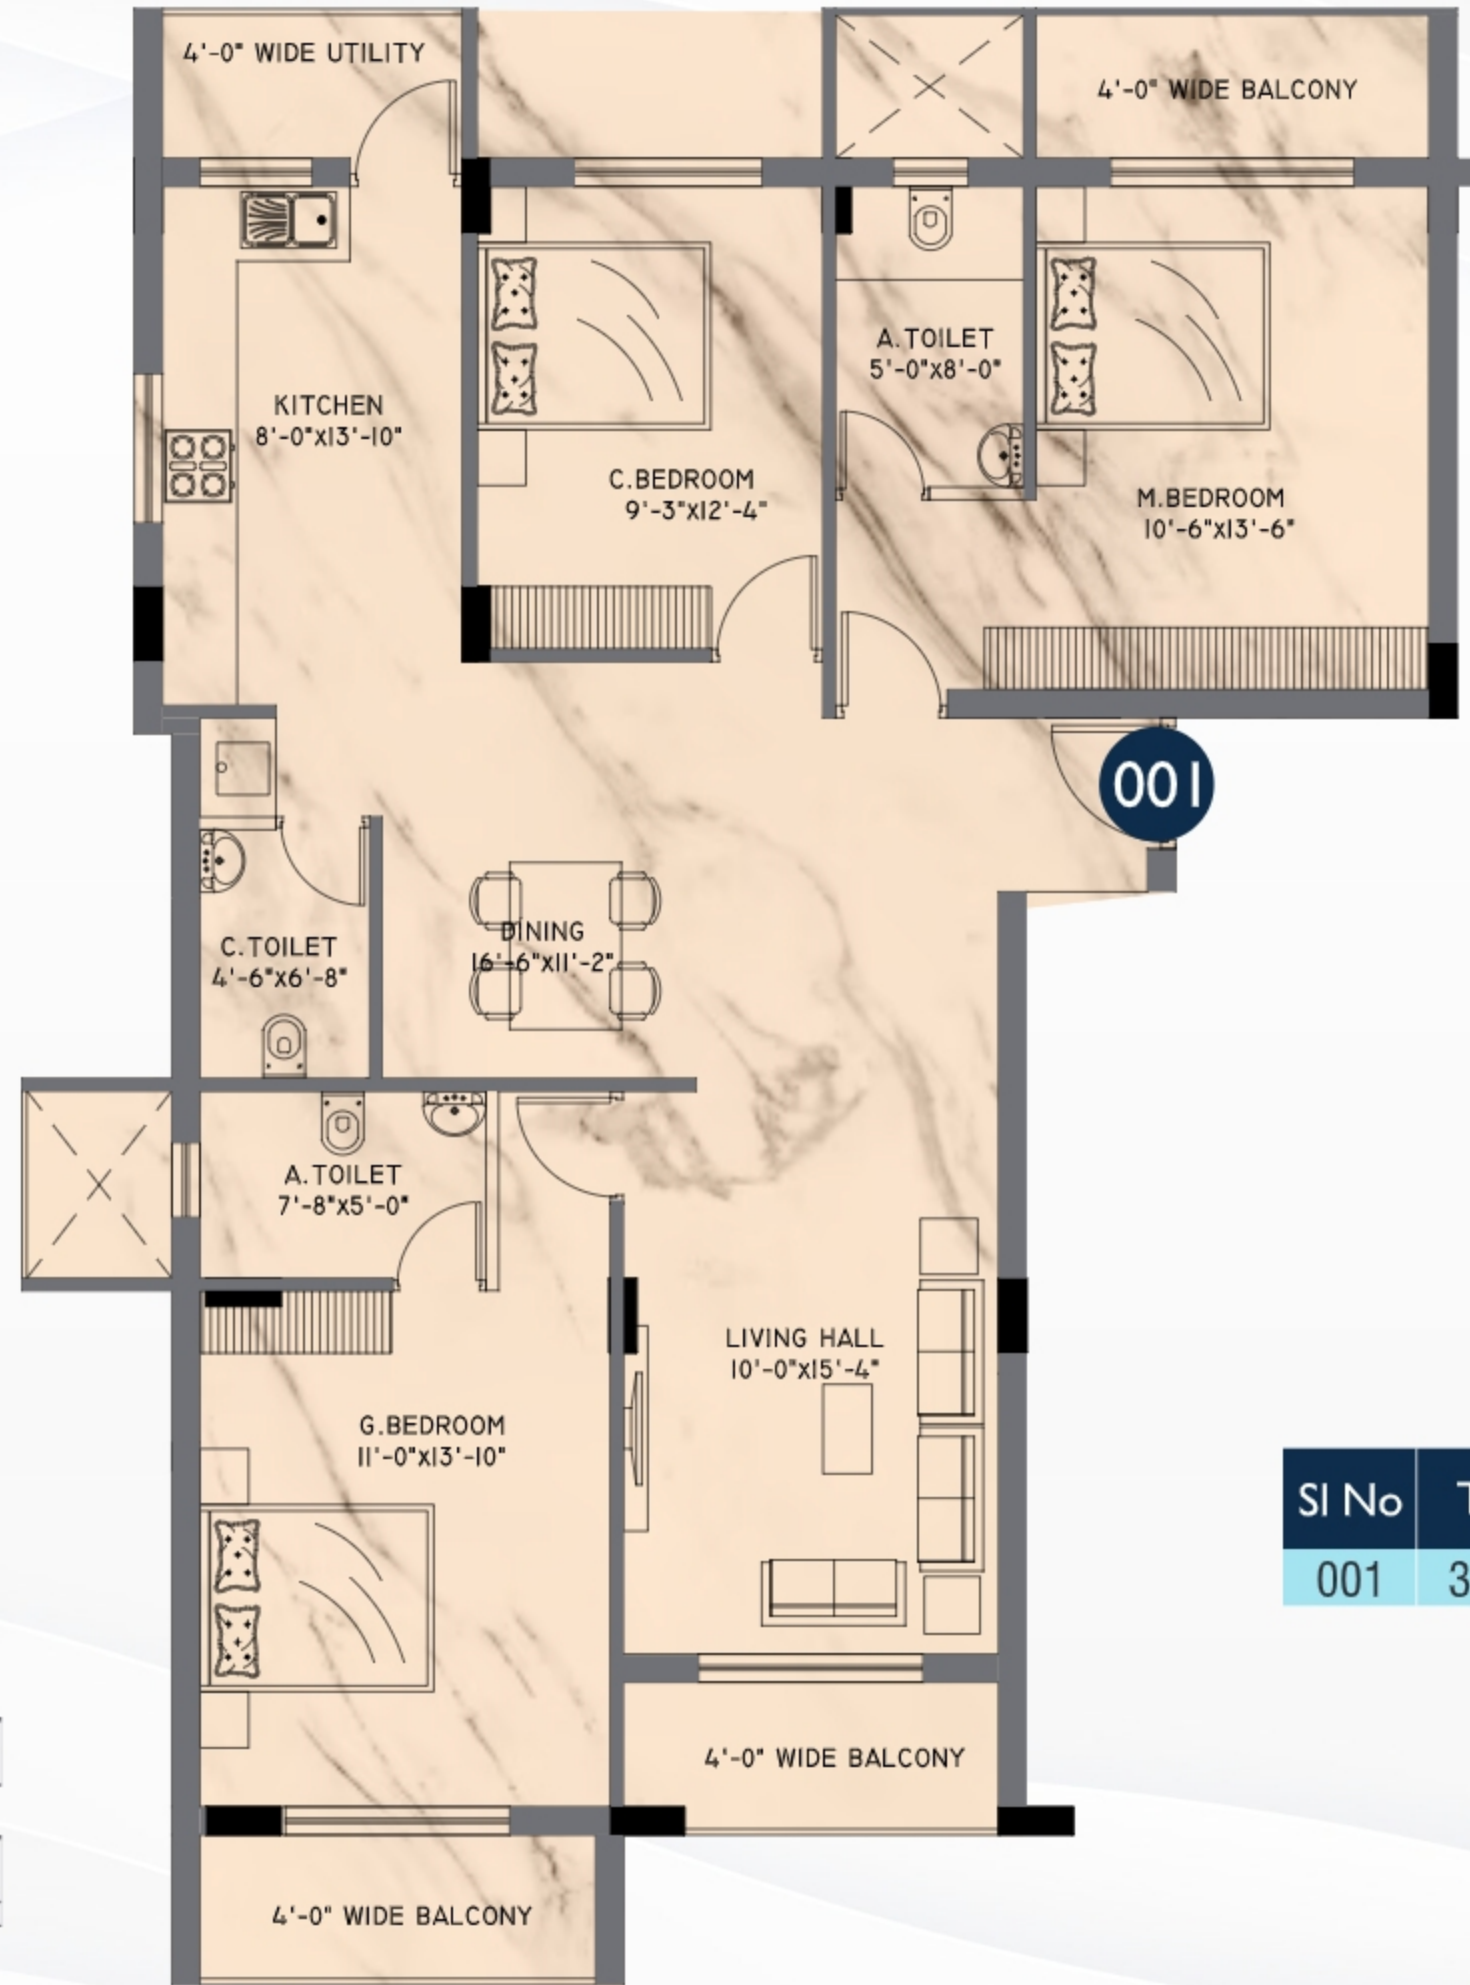

Derebail, Mangaluru

BASEMENT FLOOR

SI No	Type	Saleable Area (Sq.ft)
001	SHOP	156.00
002	SHOP	146.00
003	SHOP	143.00
004	SHOP	437.00
005	SHOP	275.00
006	SHOP	388.00
007	SHOP	338.00
TOTAL		1883.00

GROUND FLOOR

SI No	Type	Saleable Area (Sq.ft)
001	SHOP	349.00
002	SHOP	325.00
003	SHOP	321.00
004	SHOP	482.00
005	SHOP	286.00
006	SHOP	390.00
007	SHOP	340.00
TOTAL		2493.00

TYPICAL FLOOR PLAN

SI No	Type	Saleable Area (Sq.ft)
001	3BHK	1626.00
002	2BHK	1050.00
003	2BHK	983.00
004	2BHK	1002.00
TOTAL		4661.00