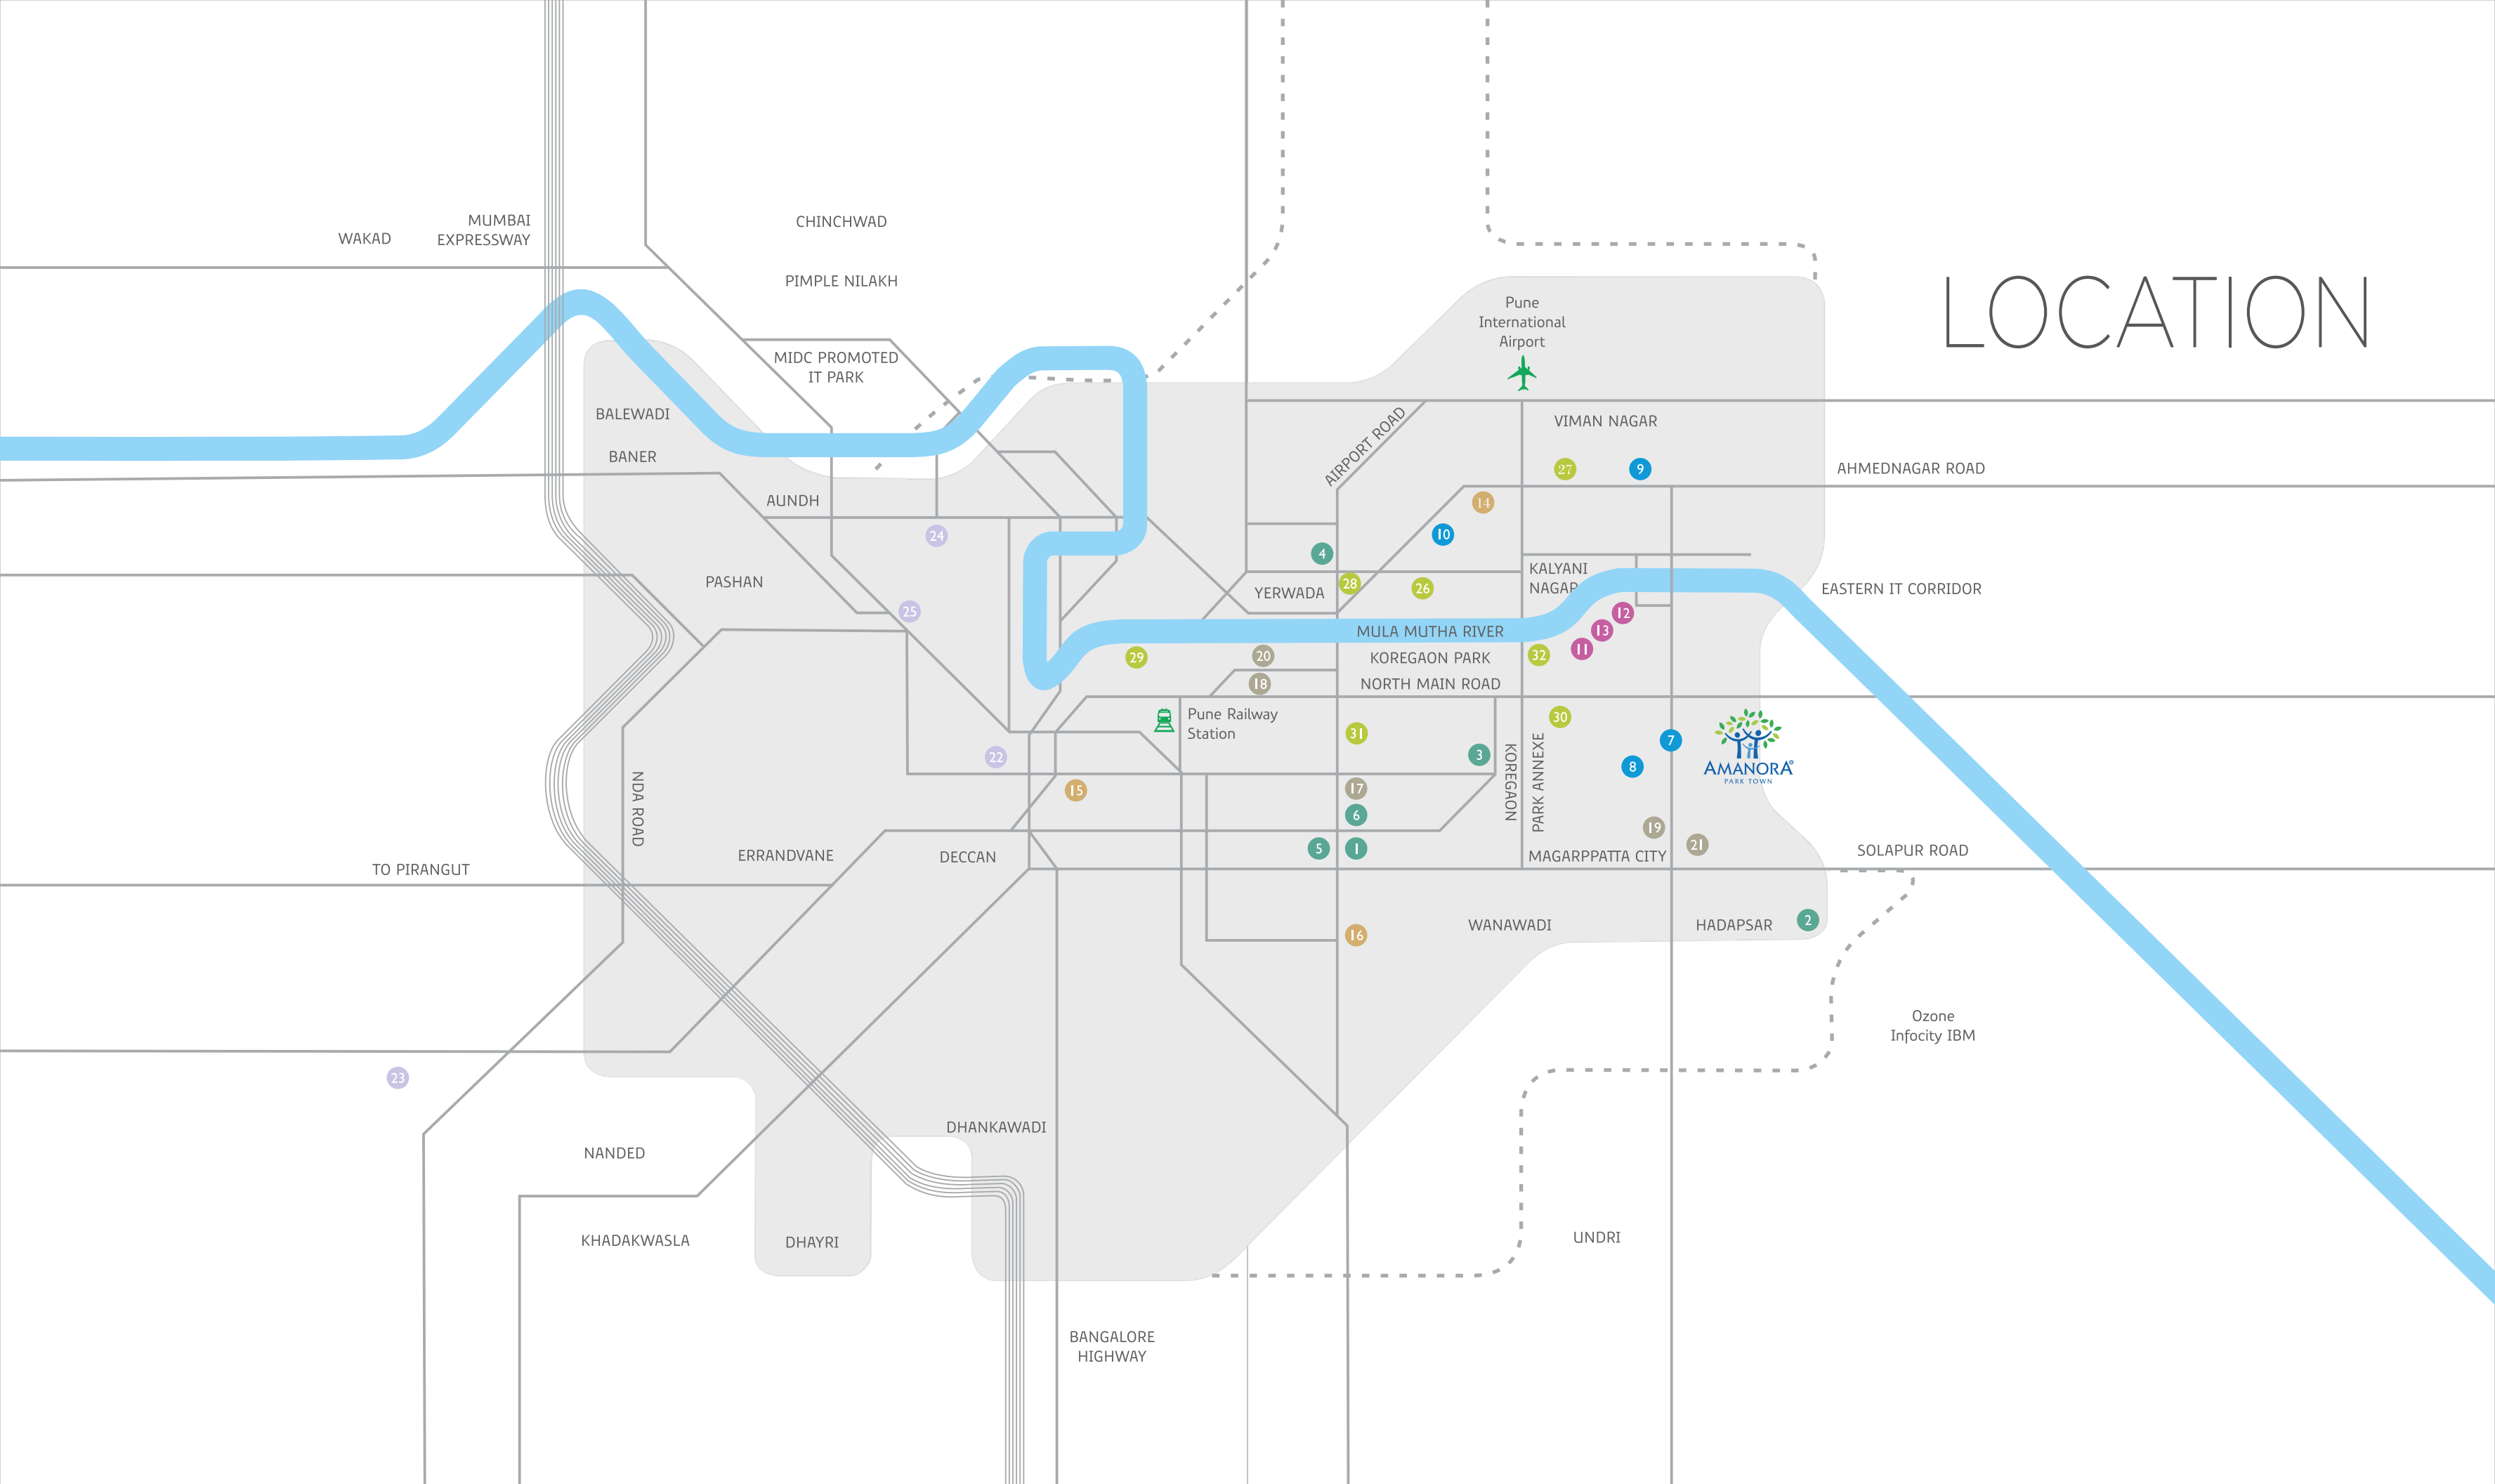

LOCATION

MAP REFERENCE

RECREATION AND RELAXATION

- 1 Empress Garden
- 2 Gliding Centre
- 3 Osho Meditation Resort
- 4 Pune Golf Course
- 5 Race Course
- 6 RSI Golf Course

RETAIL

- 7 Town Centre Amanora
- 8 Magarpatta City Mall
- 9 Phoenix Market City Mall
- 10 Ishanya Mall

DINING AND NIGHTLIFE

- 11 ABC Farm
- 12 Hard Rock Café
- 13 Stone Water Grill

HISTORICAL SITES

- 14 Aga Khan Palace
- 15 Shaniwar Wada
- 16 Shinde Chatri

MEDICAL SERVICES

- 17 Inlaks and Budhrani Hospital
- 18 Jehangir Hospital
- 19 Noble Hospital
- 20 Ruby Hall Clinic
- 21 Sahyadri Hospital

EDUCATION

- 22 Fergusson College
- 23 National Defence Academy
- 24 Pune University
- 25 Symbiosis University

HOSPITALITY

- 26 Grand Hyatt
- 27 Hyatt Regency
- 28 J. W. Marriott
- 29 Le Meridien
- 30 Oakwood Premier
- 31 Taj Blue Diamond
- 32 Westin

KEY

- Road
- ≡≡≡ Six Lane Expressway
- River
- - - - City Limits