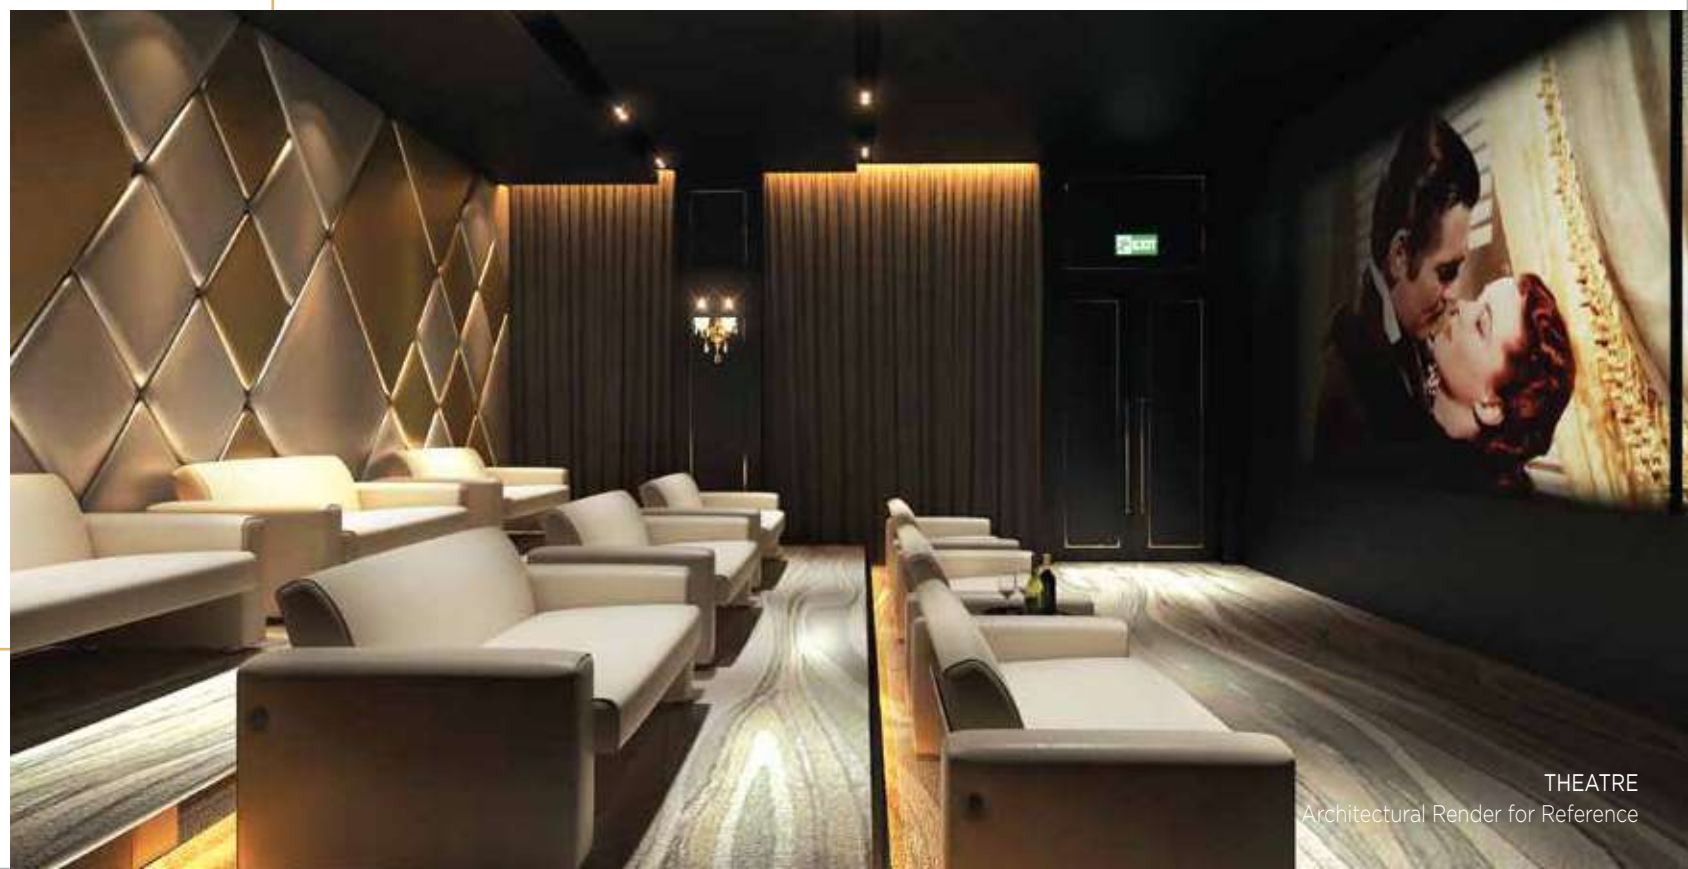

THEATRE
Architectural Render for Reference