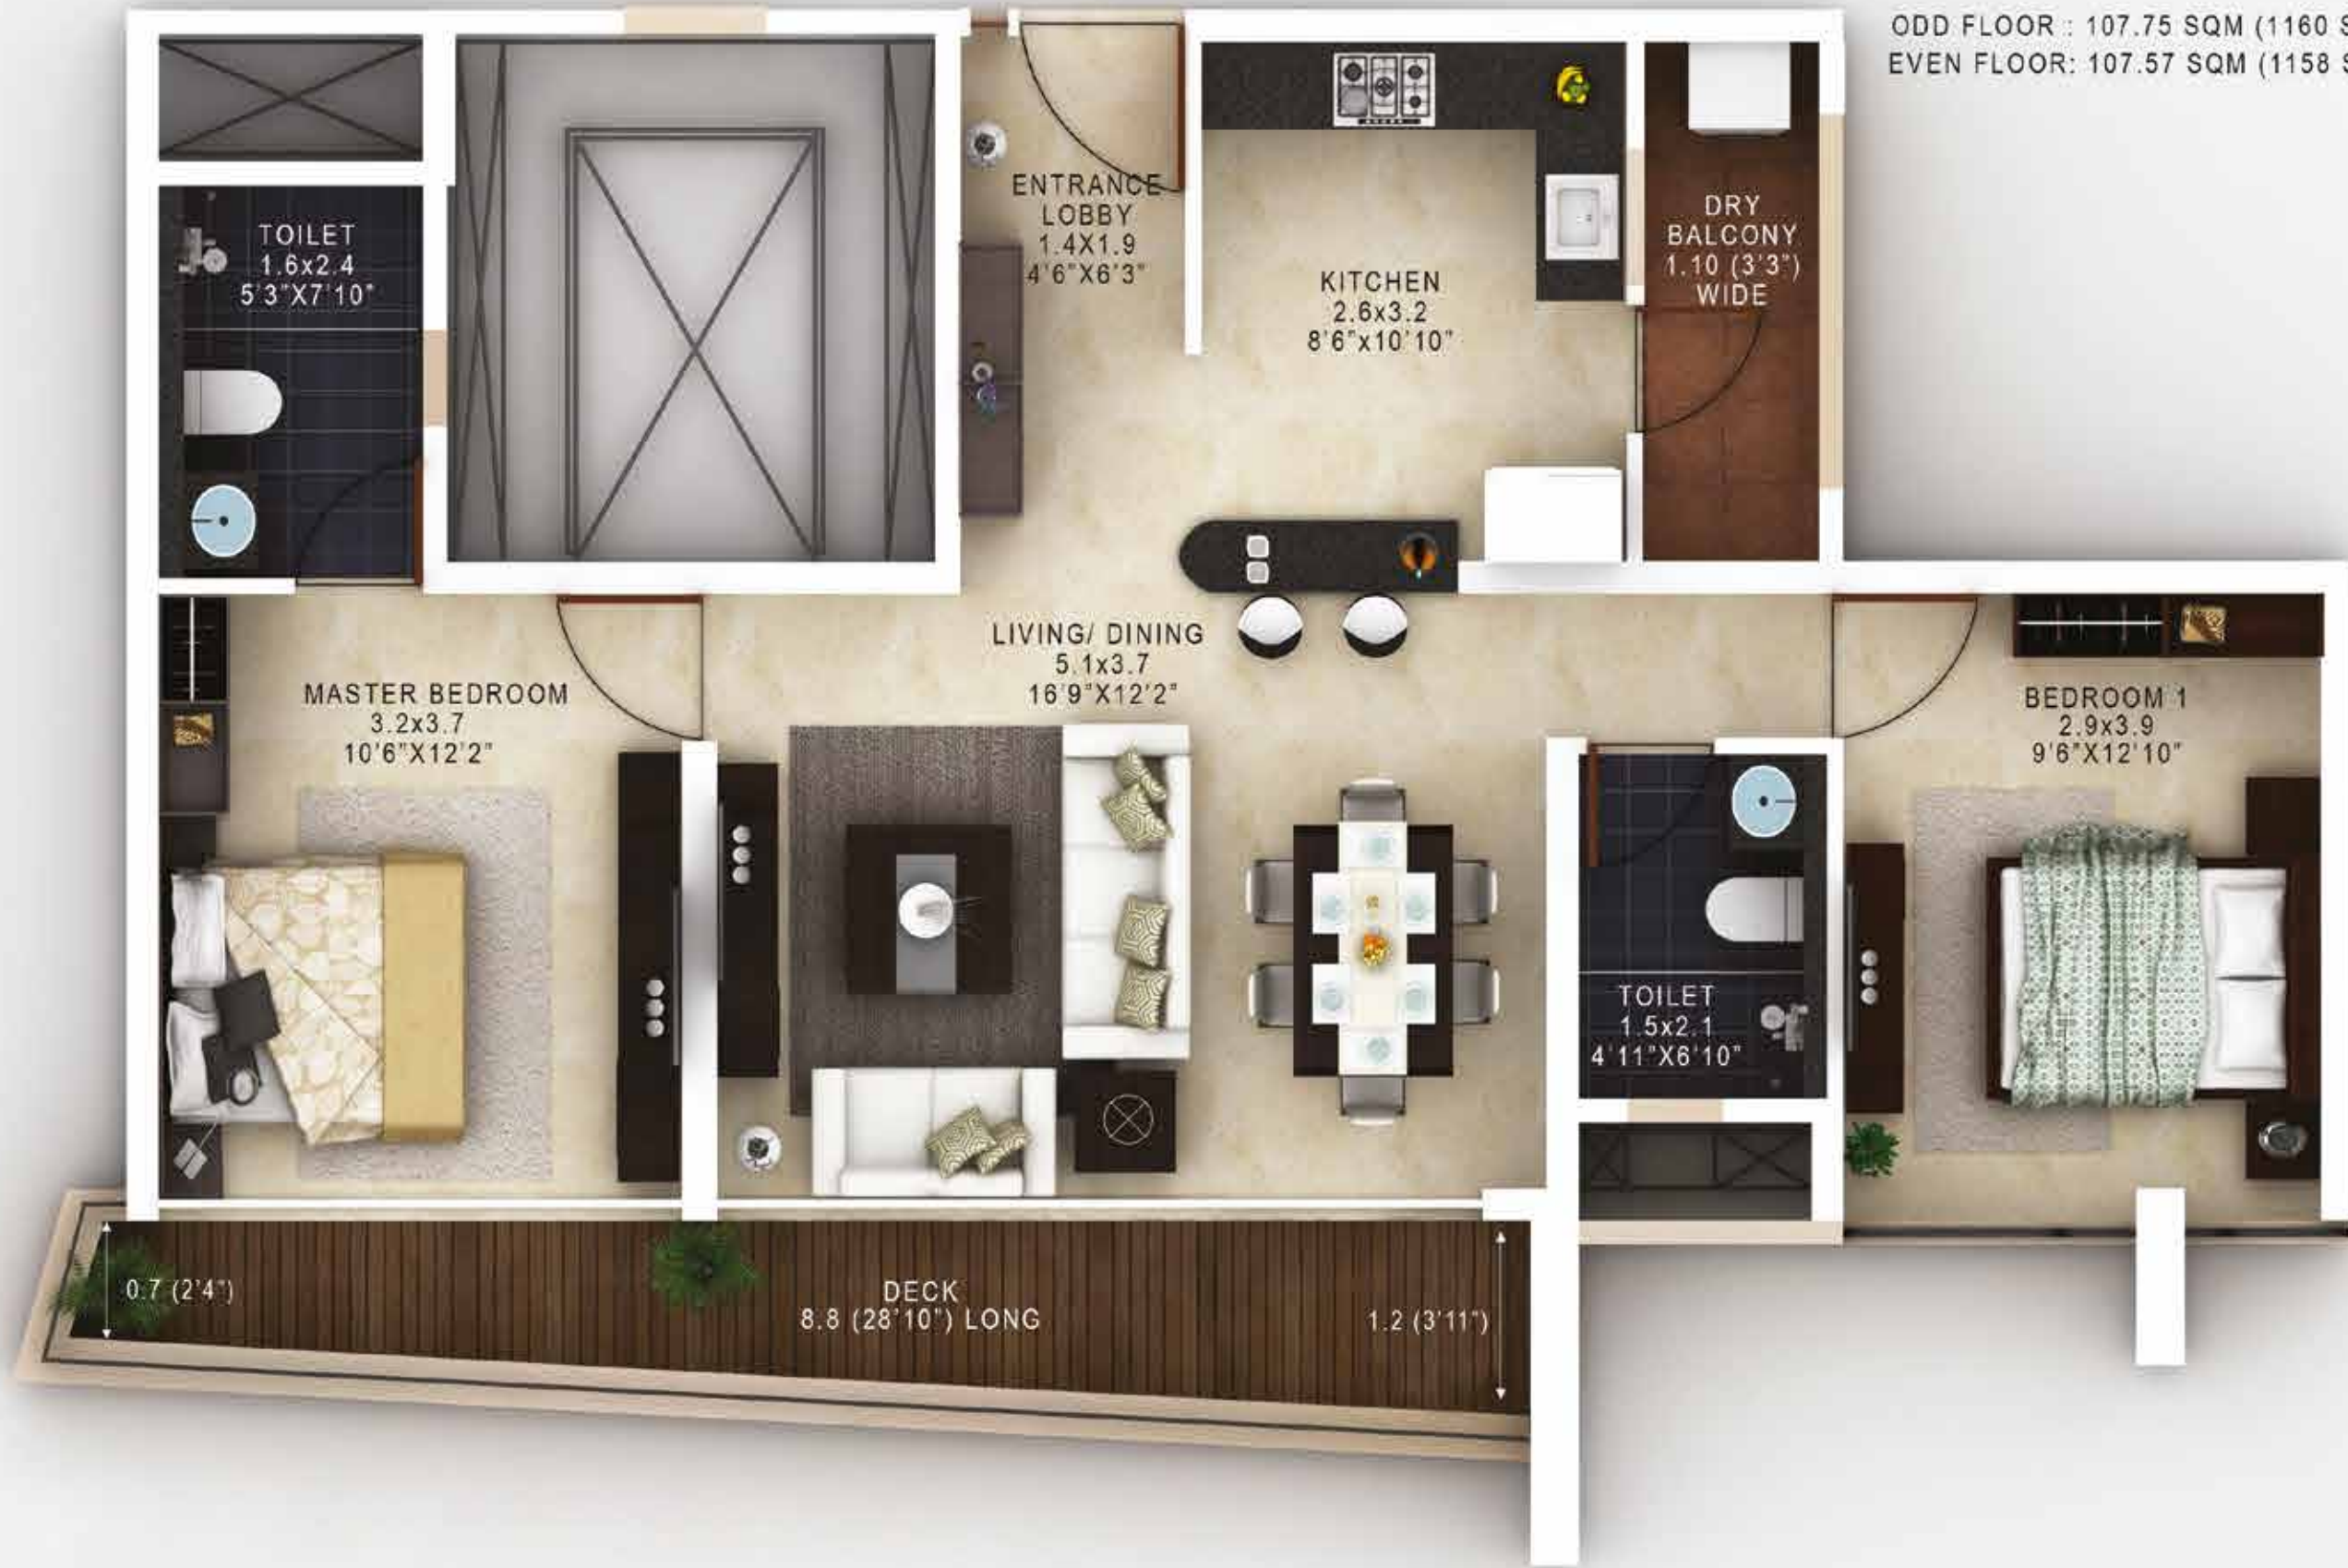

ODD FLOOR : 193.63 SQM (2084 SQFT)
EVEN FOLLR : 193.52 SQM (2084 SQFT)

Tower No. 99
FLOOR
PLATE

Tower No. 99
1.5 BHK

Pool View

Tower No. 99

2 BHK - B

Pool View

ODD FLOOR : 107.75 SQM (1160 SQFT)
EVEN FLOOR : 107.57 SQM (1158 SQFT)

Tower No. 99

2 BHK - A

Garden View

ODD FLOOR : 112.32 SQM (1209 SQFT)
EVEN FLOOR : 112.10 SQM (1207 SQFT)

Tower No. 99

2.5 BHK

Garden View

Tower No. 99