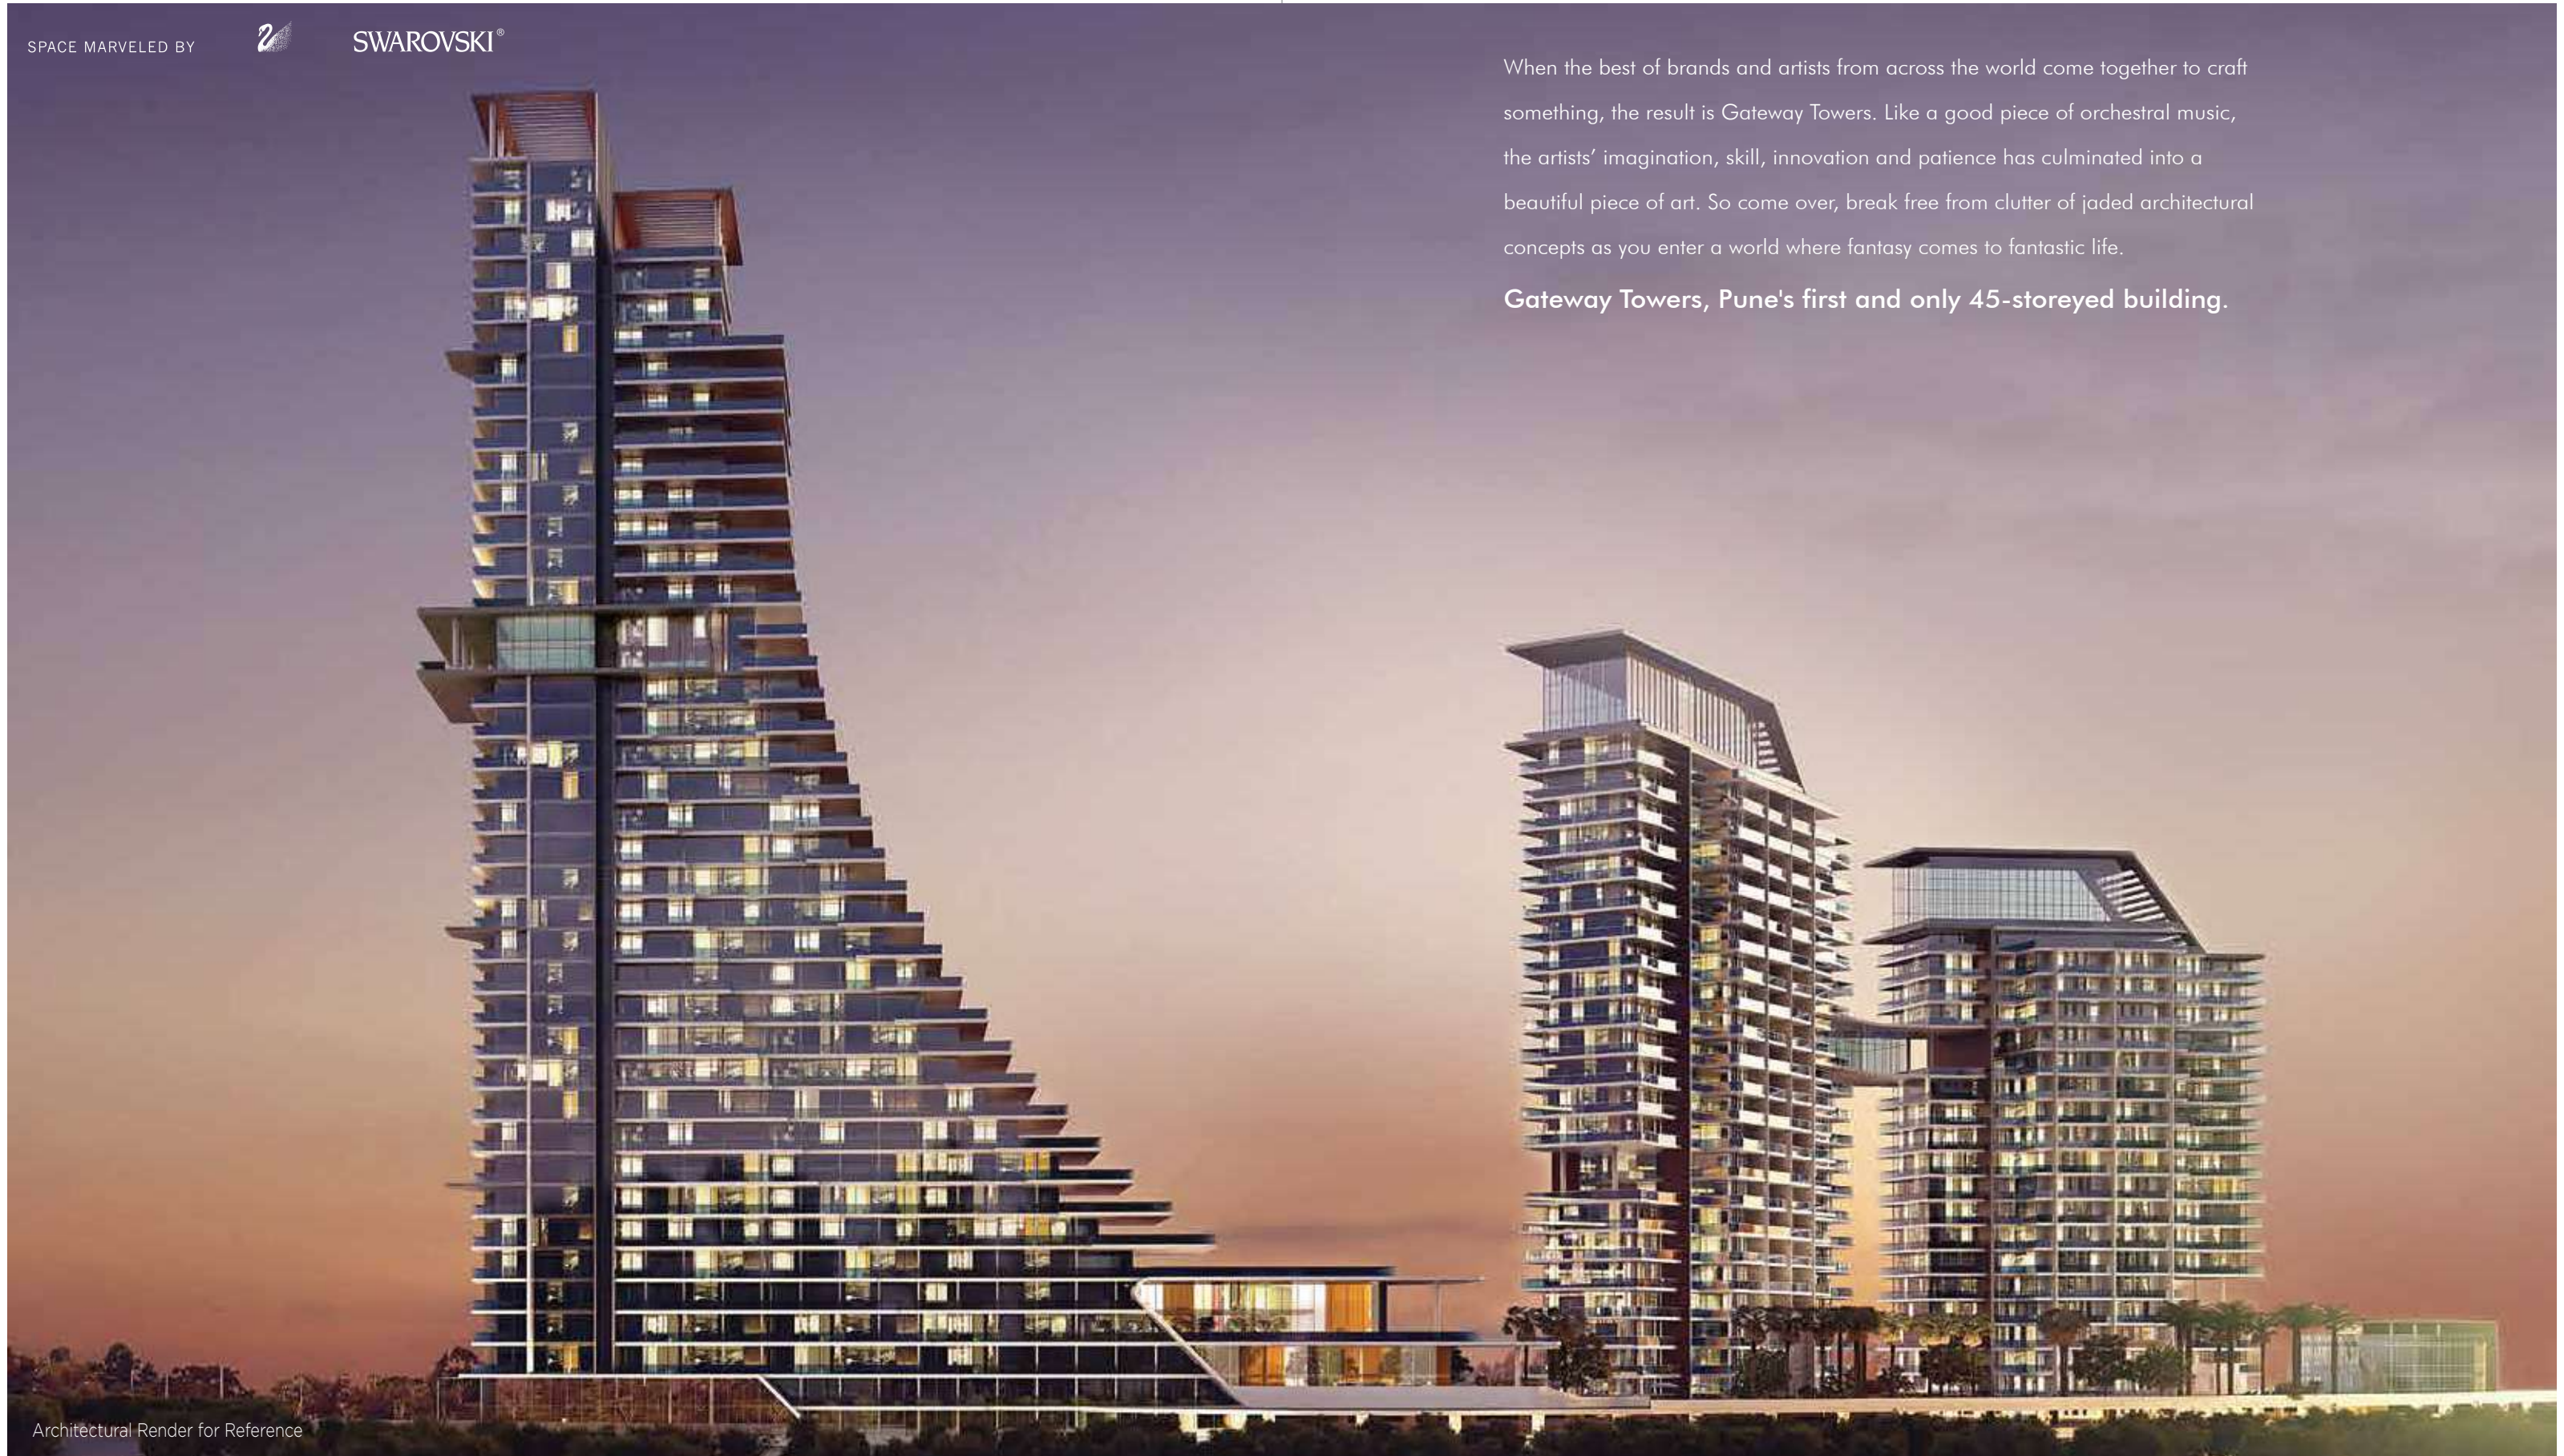

Paradigm Plus

CELEBRATING
10 YEARS

AMANORA®
PARK TOWN

World's first Swarovski co-branded residences.

IMAGINED BY ARCHITECTS.
HANDCRAFTED BY ARTISTS.

SPACE MARVELED BY

SWAROVSKI®

When the best of brands and artists from across the world come together to craft something, the result is Gateway Towers. Like a good piece of orchestral music, the artists' imagination, skill, innovation and patience has culminated into a beautiful piece of art. So come over, break free from clutter of jaded architectural concepts as you enter a world where fantasy comes to fantastic life.

Gateway Towers, Pune's first and only 45-storeyed building.

Architectural Render for Reference

HERE, CRYSTAL DREAMS COME TO LIFE

The glitter and sparkle of true opulence isn't just limited to your dreams, but has been infused into every square inch of your new reality.

Through this exalted alliance, Gateway Towers is a masterpiece where every corner has an opportunity to shine with distinction, every wall has character and every alcove an objet d'art by itself.

Sparkle Towers, Dubai - World's second project in collaboration with Swarovski

Swarovski "Kristallwelten" in Wattens, Austria

DANIEL SWAROVSKI
Founder of
the Swarovski crystal dynasty

"Swarovski has always been synonymous with crystal, beauty and lifestyle and through the marveling of Gateway Towers, we will attempt to add sparkle to people's everyday lives with beautiful crystal and lighting products. In City Corporation Ltd., we have found the right partner, and we will strive to ensure that Gateway Towers provides an experience that is more than an investment in a luxury property."