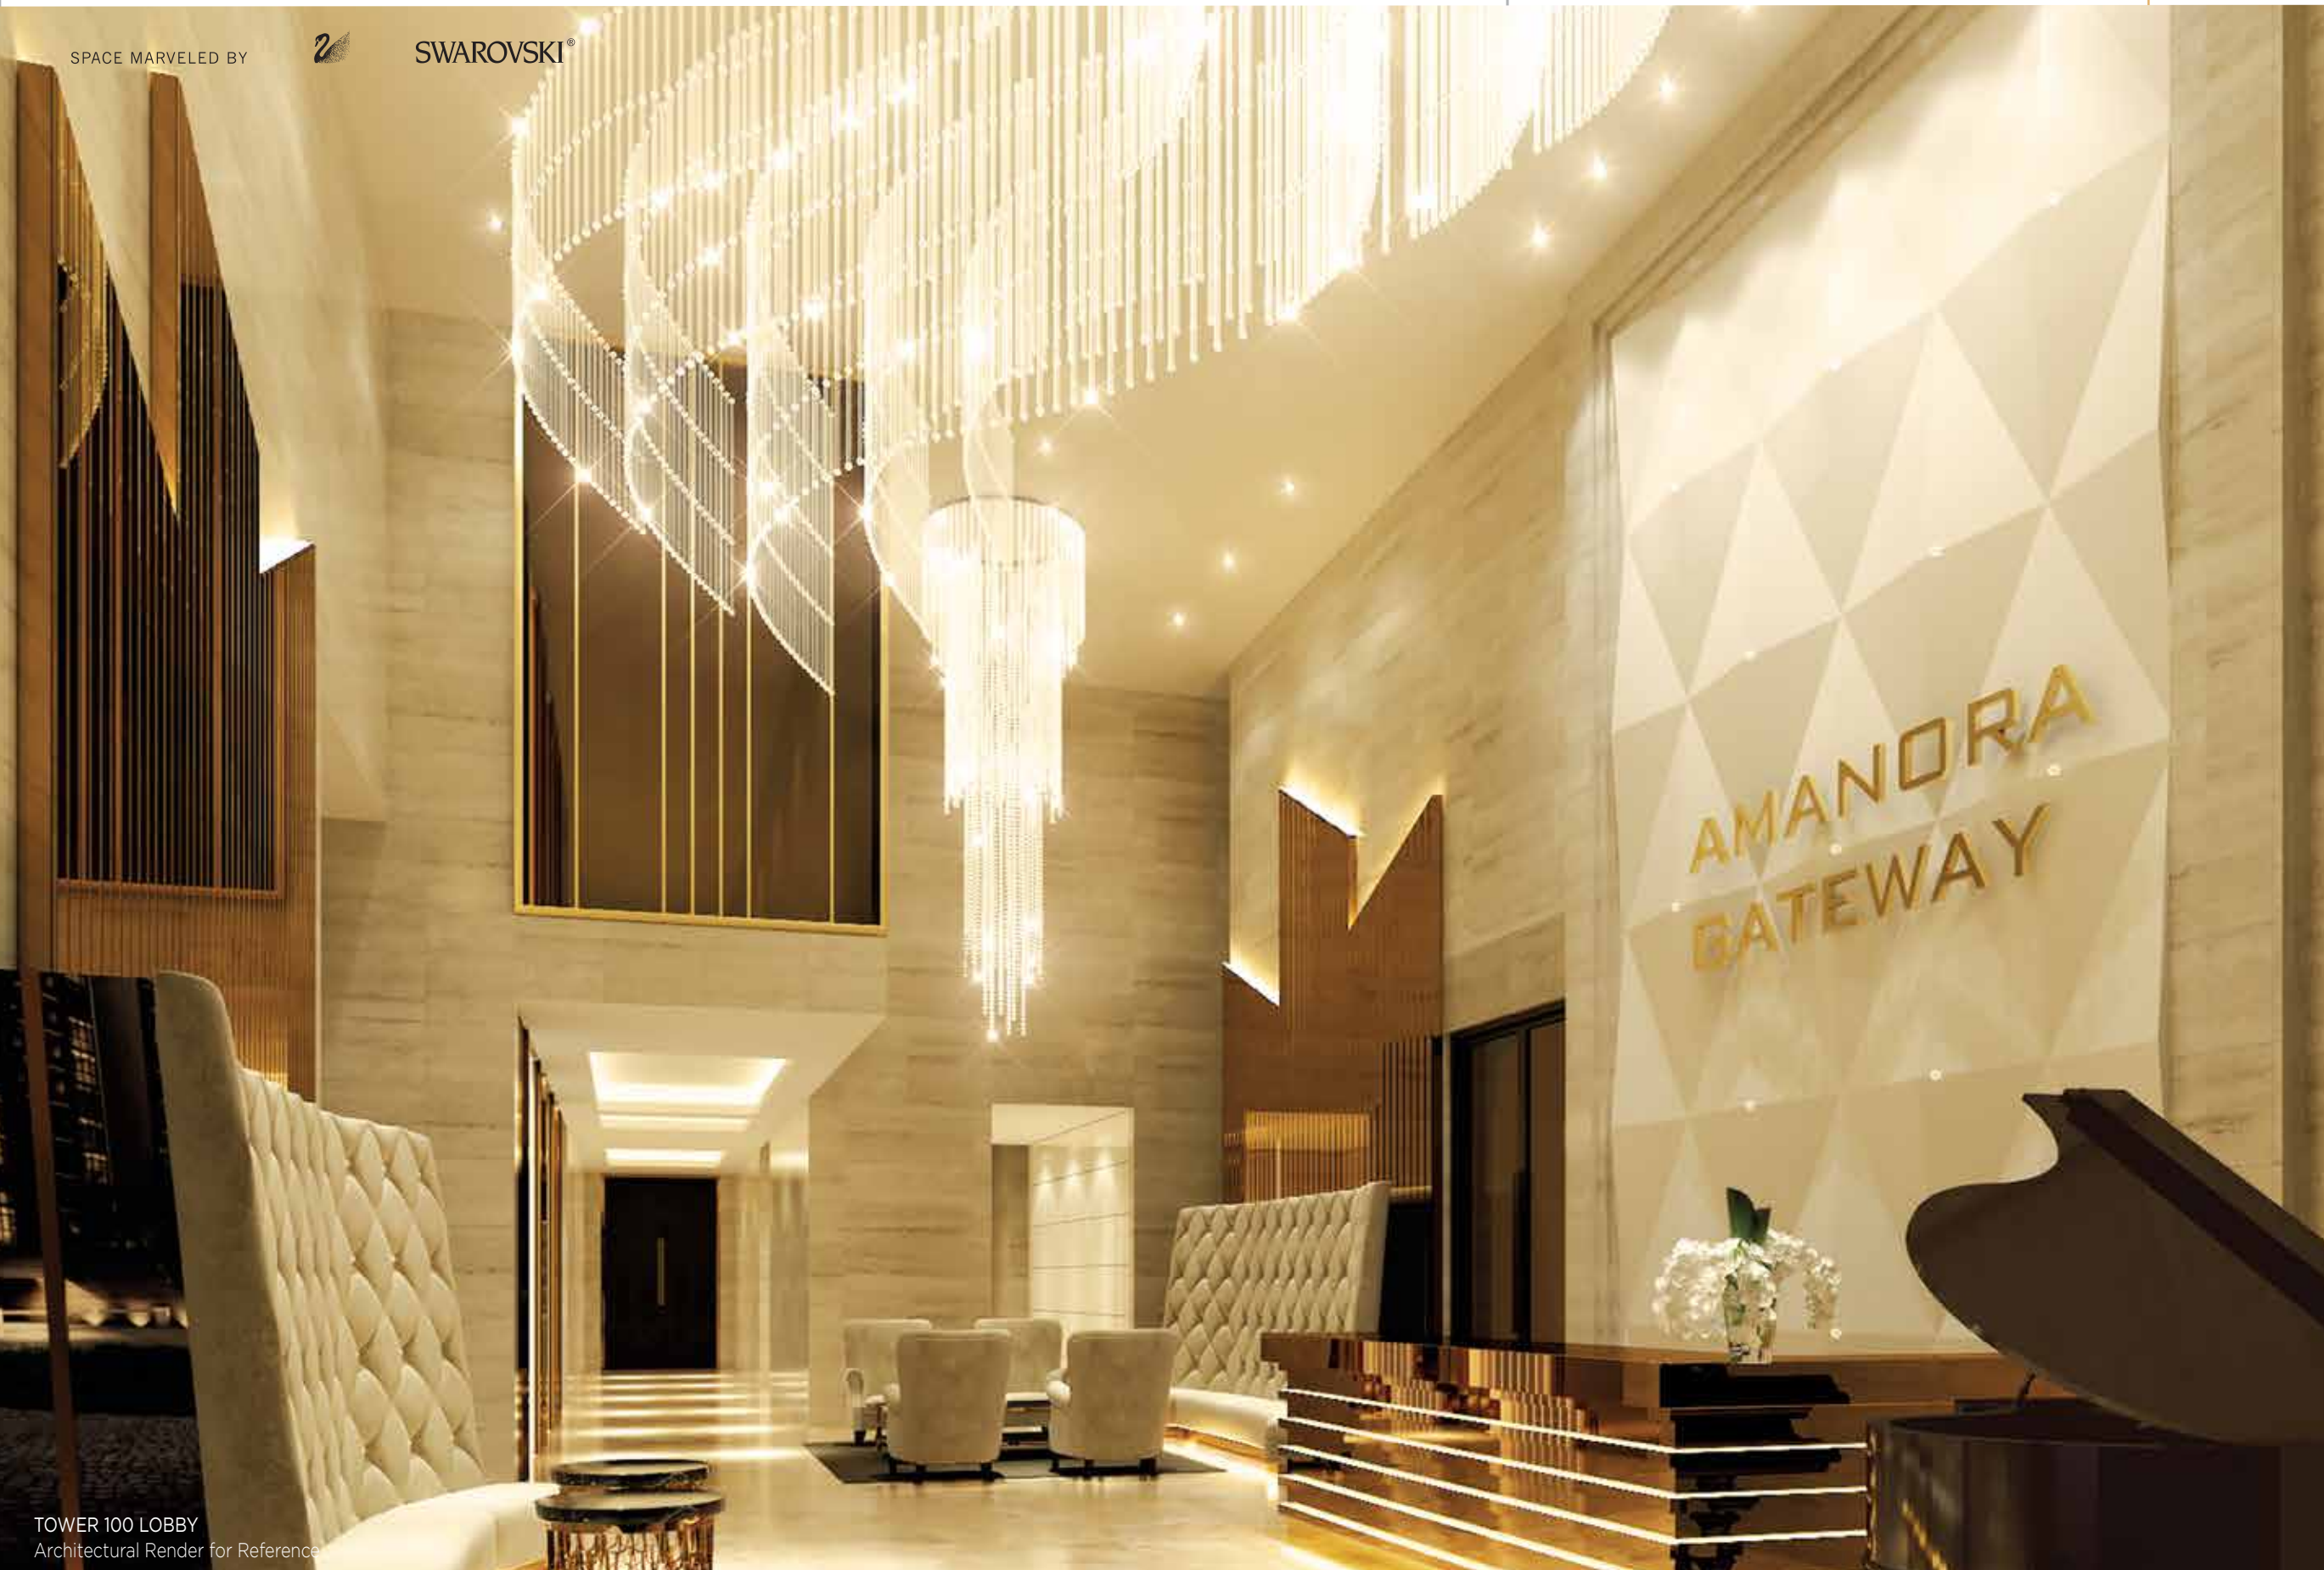

YOU HAVE ARRIVED AT A WORLD OF EXCLUSIVITY

SPACE MARVELED BY

SWAROVSKI®