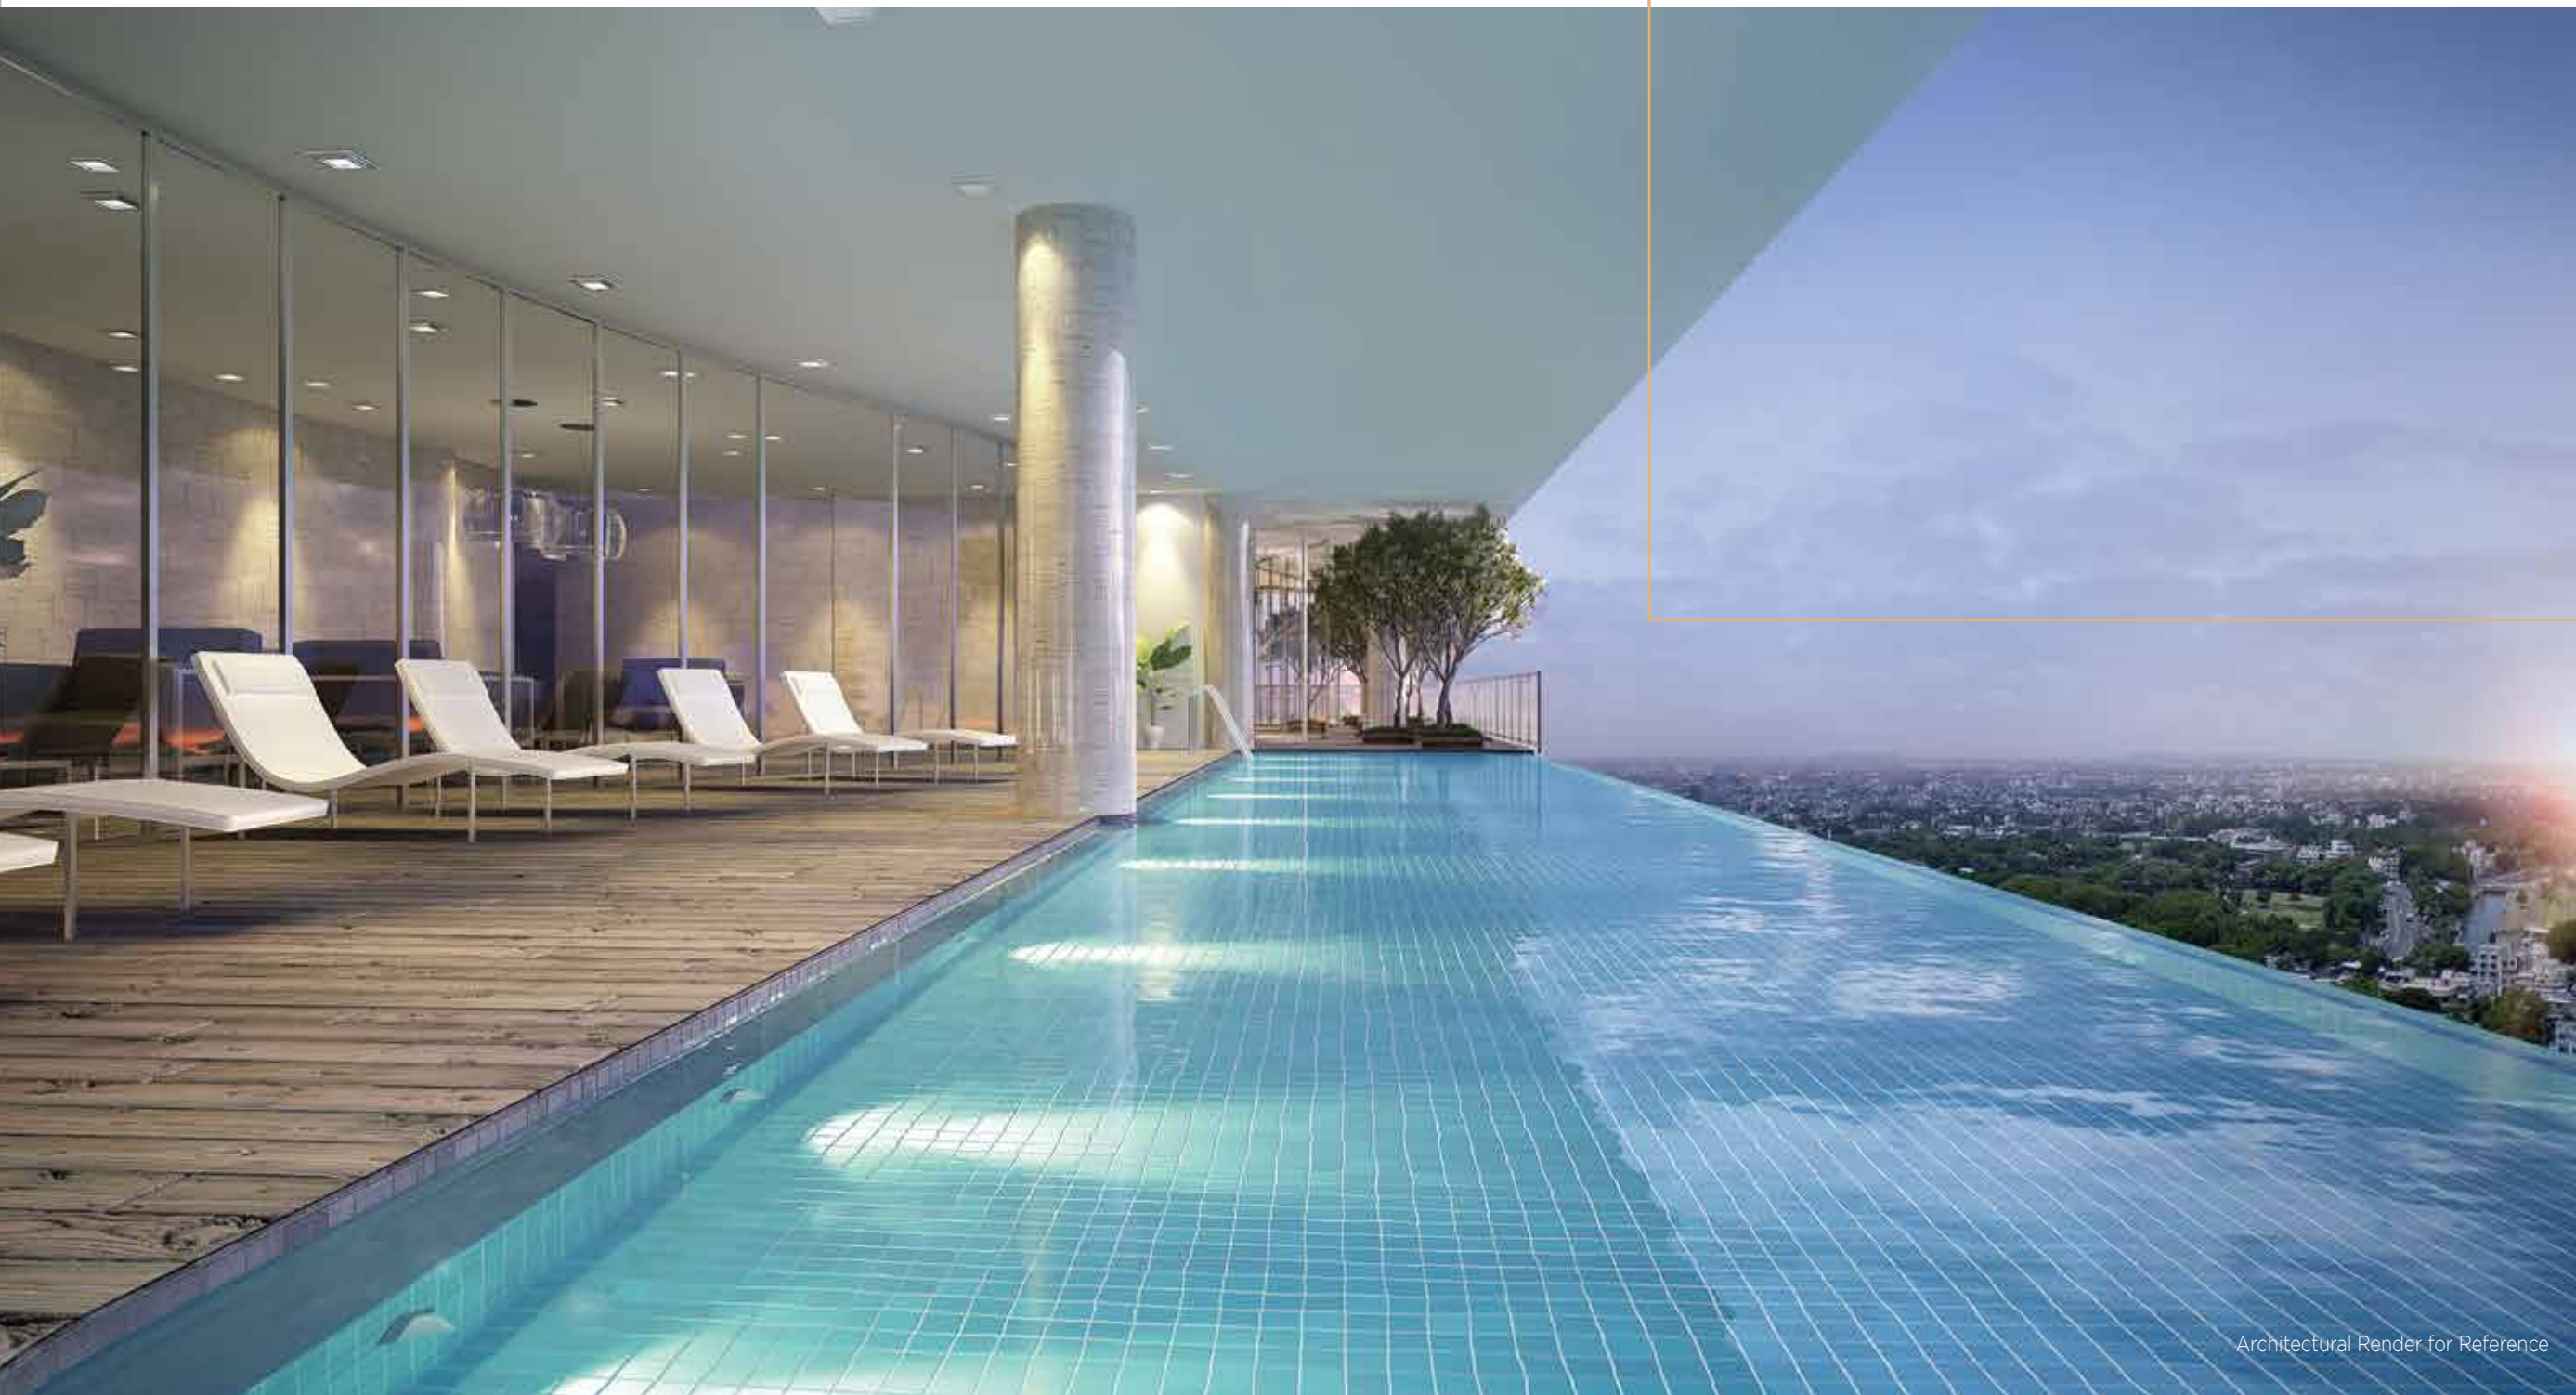

SKY LOUNGE - HEATED INFINITY POOL ON 23rd LEVEL

CAFÉ

Sip on some hot coffee while the wind kisses your face. Unwind and savour the beautiful views of the city from your perch.

OBSERVATORY DECK

A vantage point from where you get a clear view of the city. Zoom in and enjoy a close up of the farthest points of the city - or even the stars!

SKY LOUNGE - OBSERVATORY DECK
Architectural Render for Reference

Architectural Render for Reference

CAFÉ
Architectural Render for Reference

SKY BRIDGE JOINING TOWER 98 & 99

WALK IN THE SKY

Some experiences are so glorious, there are no words good enough to describe their beauty. Feel like you are walking on air as you take a stroll on our magnificent Glass Walk that connects Towers 98 and 99 and partake in a multitude of activities that are now elevated to a new level.