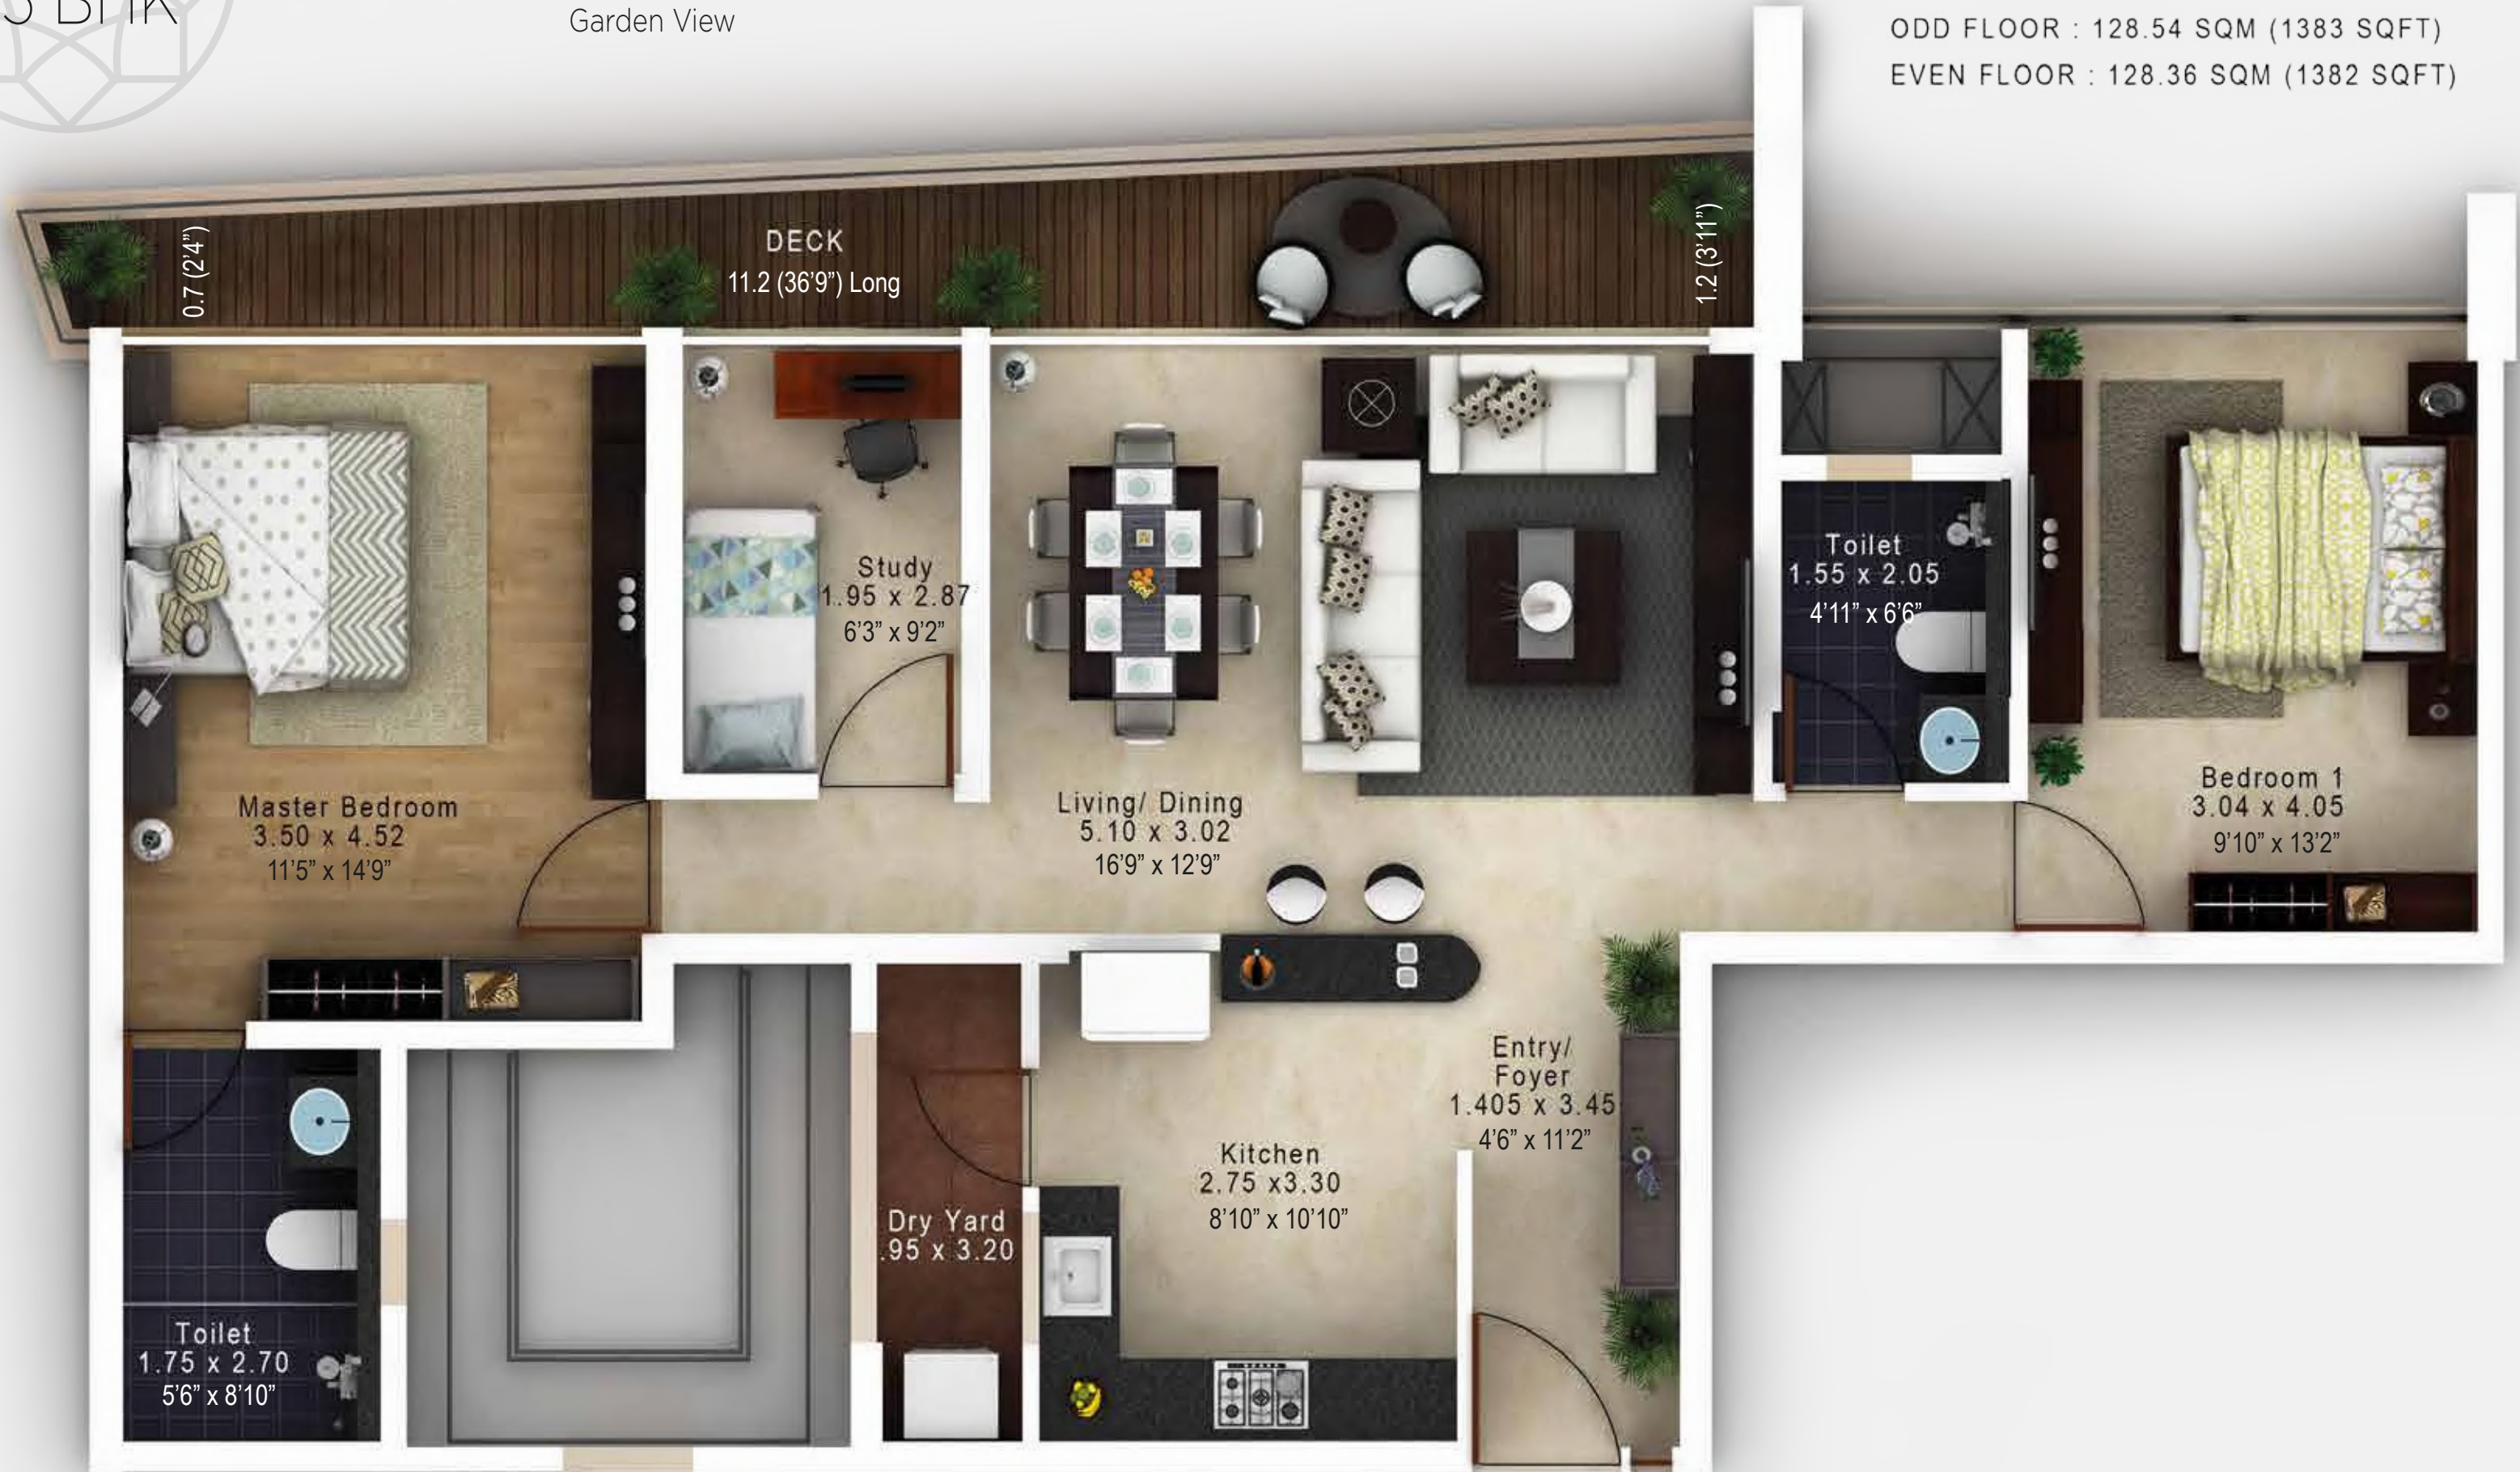

Tower No. 98
2.5 BHK

Garden View

ODD FLOOR : 128.54 SQM (1383 SQFT)
EVEN FLOOR : 128.36 SQM (1382 SQFT)