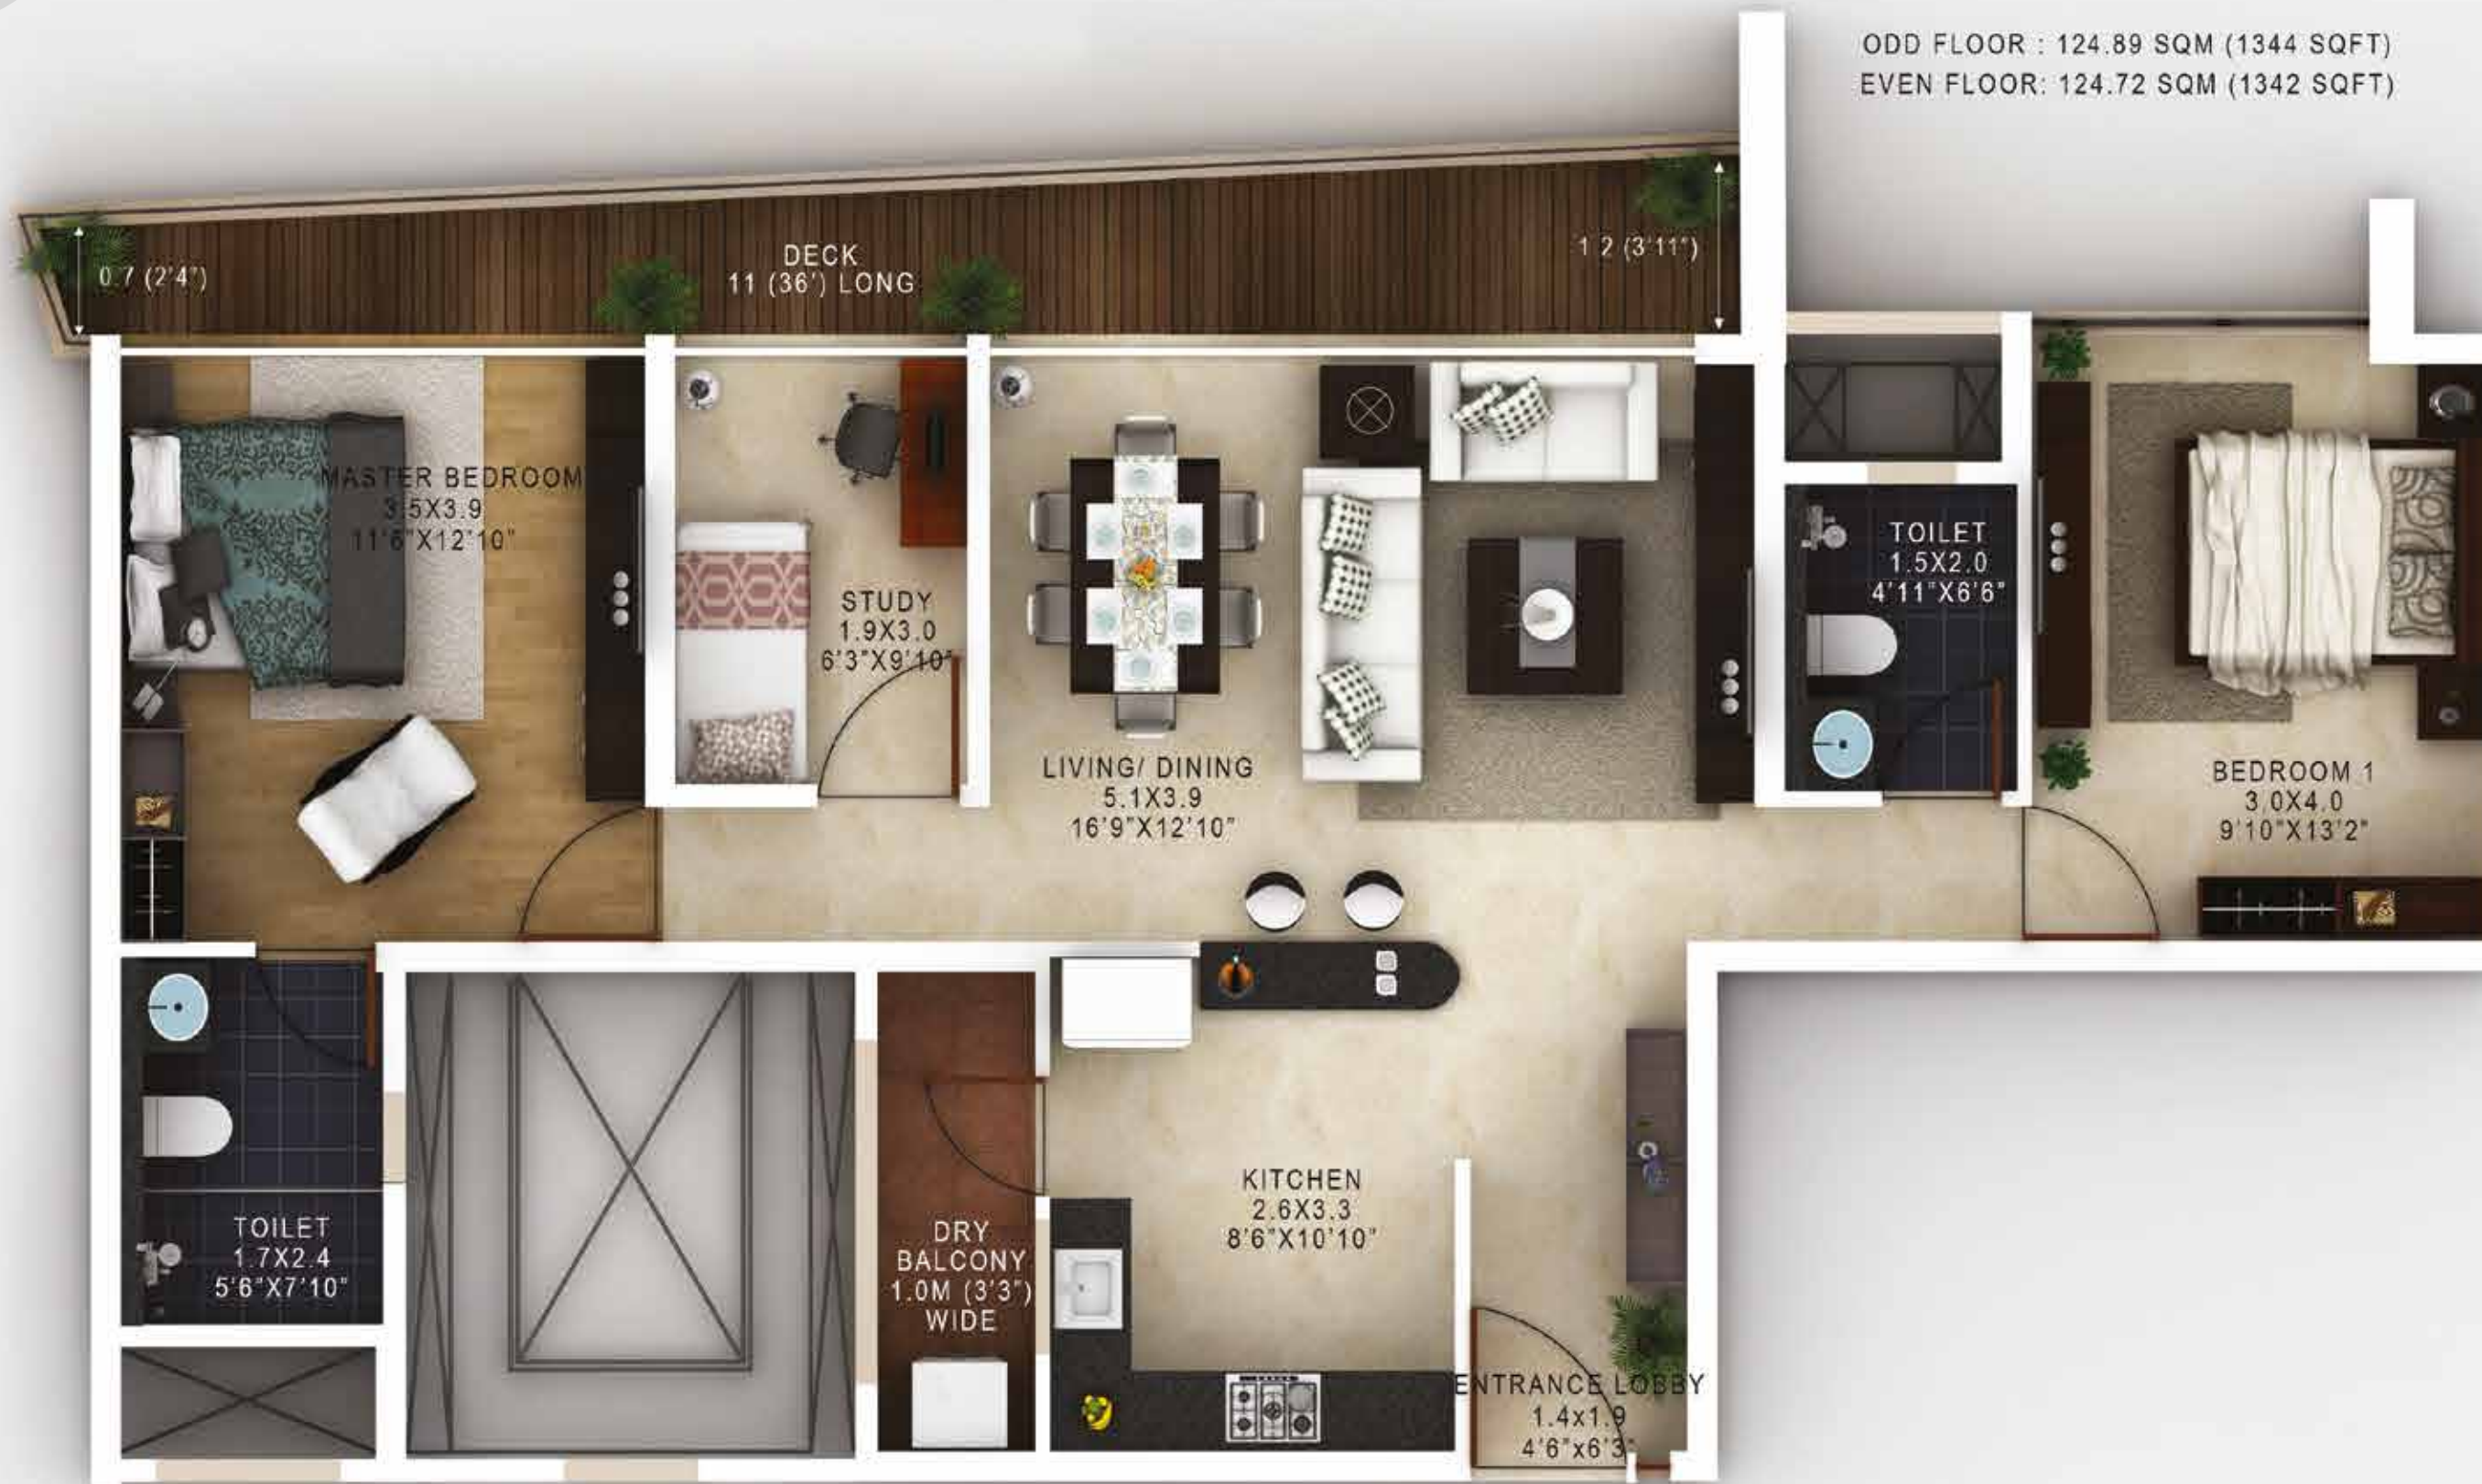

Tower No. 99

2 BHK - A

Garden View

ODD FLOOR : 112.32 SQM (1209 SQFT)
EVEN FLOOR : 112.10 SQM (1207 SQFT)

Tower No. 99

2.5 BHK

Garden View

Tower No. 99