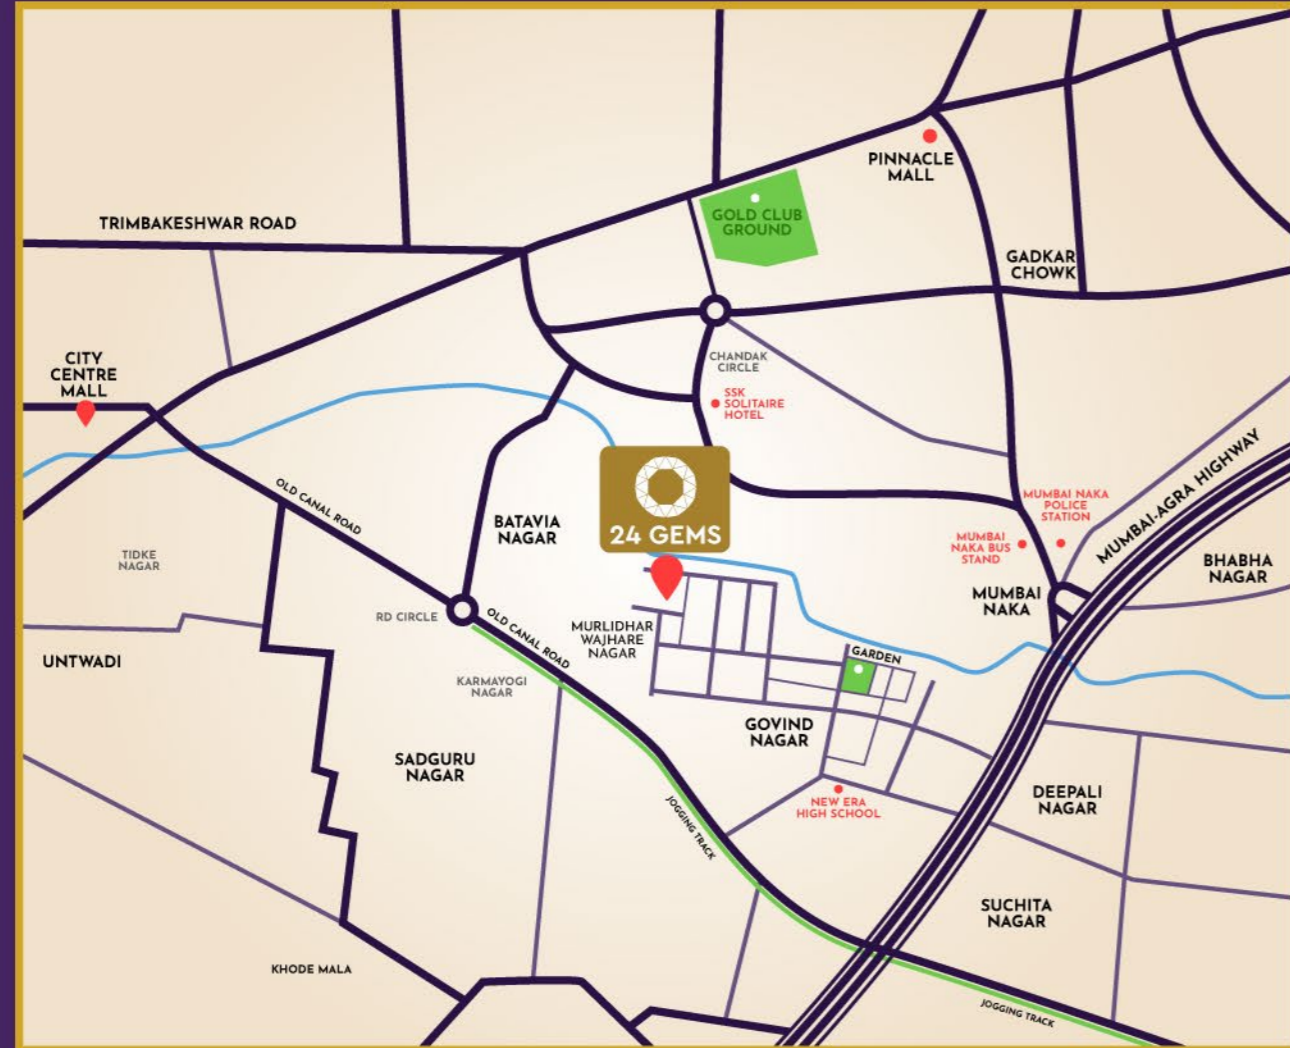

MahaRERA No. P51600076779
Visit Us : www.maharera.mahaonline.gov.in

SCAN FOR LOCATION

+91 996 0120 234

Survey No. 786/2/29/30, Murlidhar Wajhare Nagar, Govind Nagar, Nashik

email@website.com | www.website.com